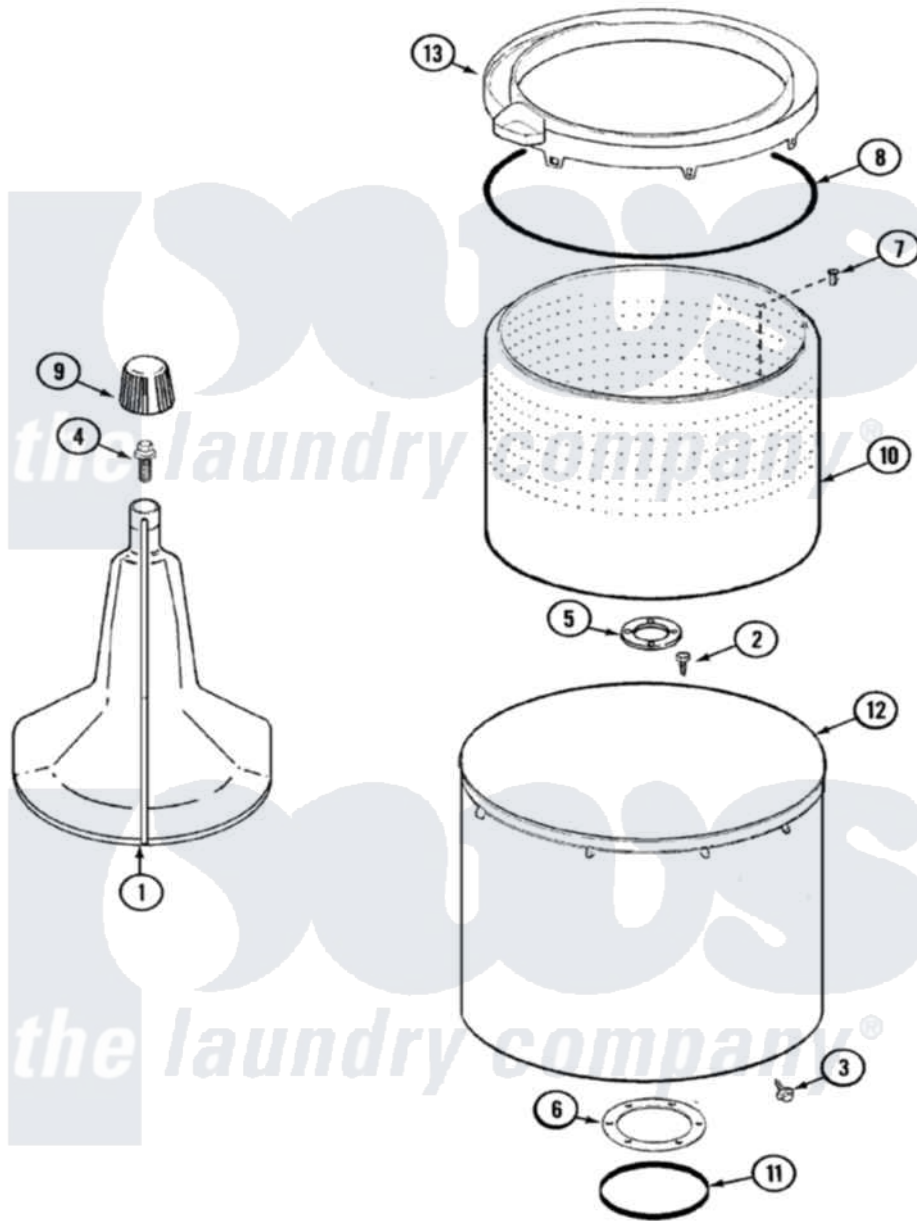

Maytag W224LGV 07 - TUB

Maytag Residential Maytag W224LGV Washer Parts Parts Diagram 07 - TUB
 Click on the part number to view part

Item	Original Part Number	Replaced By	Status	Part Description
1	35-3580			Agitator
2	21001063			Screw, Shoulder
3	25-7953	22002933		Screw
4	25-7948	W10309247		Screw
5	35-3685			Gasket, Basket To Centerpost
6	35-3686			Gasket, Tub To Housing
7	25-7967	3400504		Screw
8	35-2328			Seal, Tub Top
9	35-2733			Cap, Agitator
10	35-3687		Not Available	BASKET, SPIN
11	35-2978			Seal, Tub/Housing
12	35-3700			Tub Assembly
13	35-3578		Not Available	TOP, TUB
"	35-2262		Not Available	SHIELD, TUB TOP