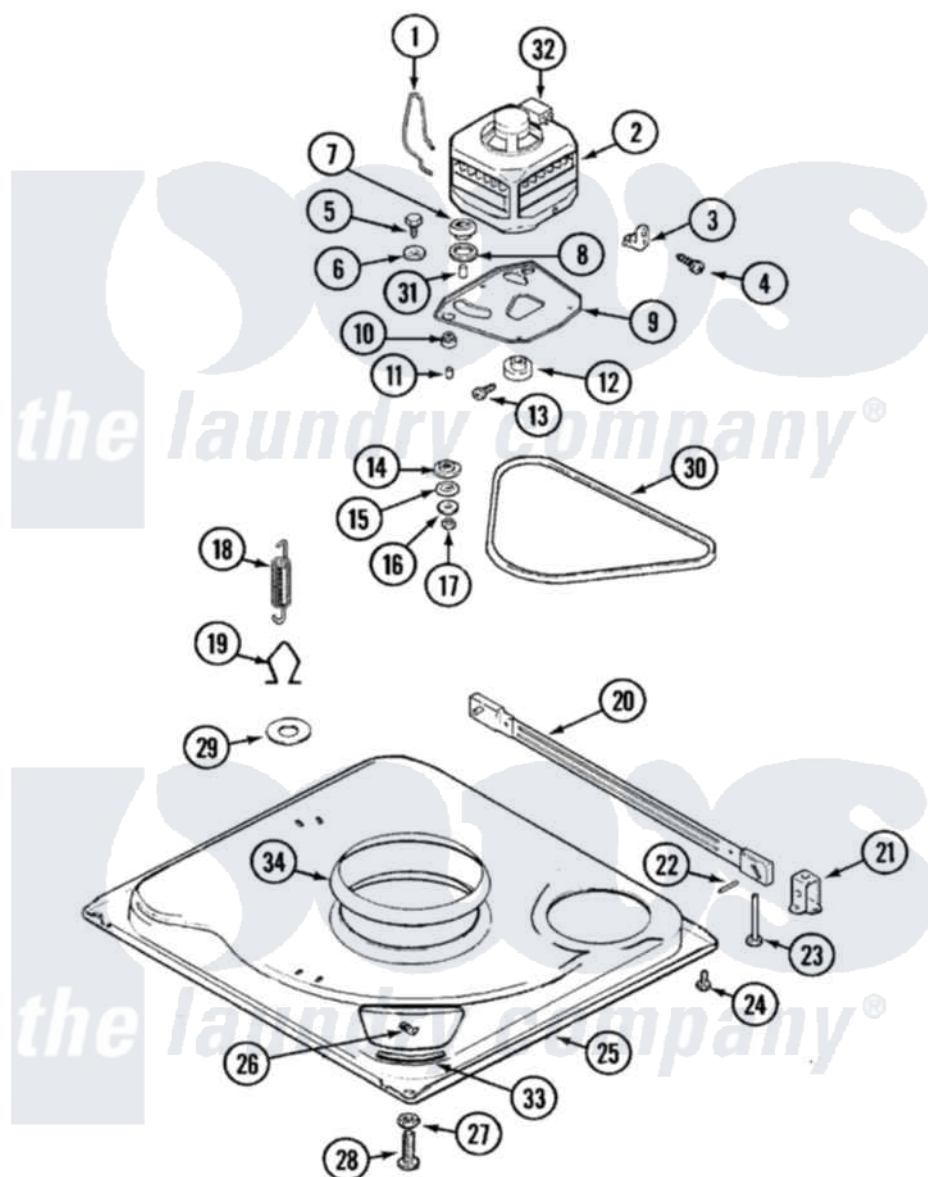

Maytag W224LKV 01 - BASE

Maytag [Residential Maytag W224LKV Washer Parts](#) Parts Diagram 01 - BASE
 Click on the part number to view part

Item	Original Part Number	Replaced By	Status	Part Description
1	21001110	22004376		Spring, Motor Pivot
2	21001231	LA-2003		Motor Replacement Kit
3	21001109	21001486		Foot Slide, Isolator
4	25-7418	33001178		Back, Tumbler
5	25-7833	21001977		Screw
6	25-7834			Washer, Motor/Base Screw
7	33-9946			Isolator, Motor
8	35-3570			Washer, Motor Pivot
9	21001111	21001783		Plate And Screw Assembly
10	35-3646			Isolator, Motor Plate
11	25-7831			Spacer, Mounting
12	35-2124	W10143344		Pulley
13	25-7117			Set Screw
14	35-3571			Slide, Motor Pivot
15	33-9967			Washer, Motor Isolator
16	25-7047			Washer, Flat

17	25-7325	Y707702	Locknut
18	21001165		Spring, Suspension
"	21001138	22002922	Tool, Spring Removal
19	21001166		Hook, Suspension Spring
20	35-2049	21001881	Bar, Stabilizer
21	35-2046		Bracket, Stabilizer
22	35-2052		Pin, Stabilizer
23	35-3020	22004469	Leg And Foot Self Stabalizing
24	25-7828	489483	Screw 10-32 X 1/2
25	21001169	12002701	Base Kit
26	25-7845		Speednut, Motor
27	25-7915		Hex Nut
28	35-3507	25001119	Foot And Pad Assembly
"	35-0837	25001119	Foot And Pad Assembly
29	Y25-7951		Washer, Suspension Hook
30	21352320		Belt, Drive
31	25-7830		Spacer
32	33-9765		Switch, Motor
33	35-2065		Pad, Motor Plate
34	21001161	21002026	Snubber