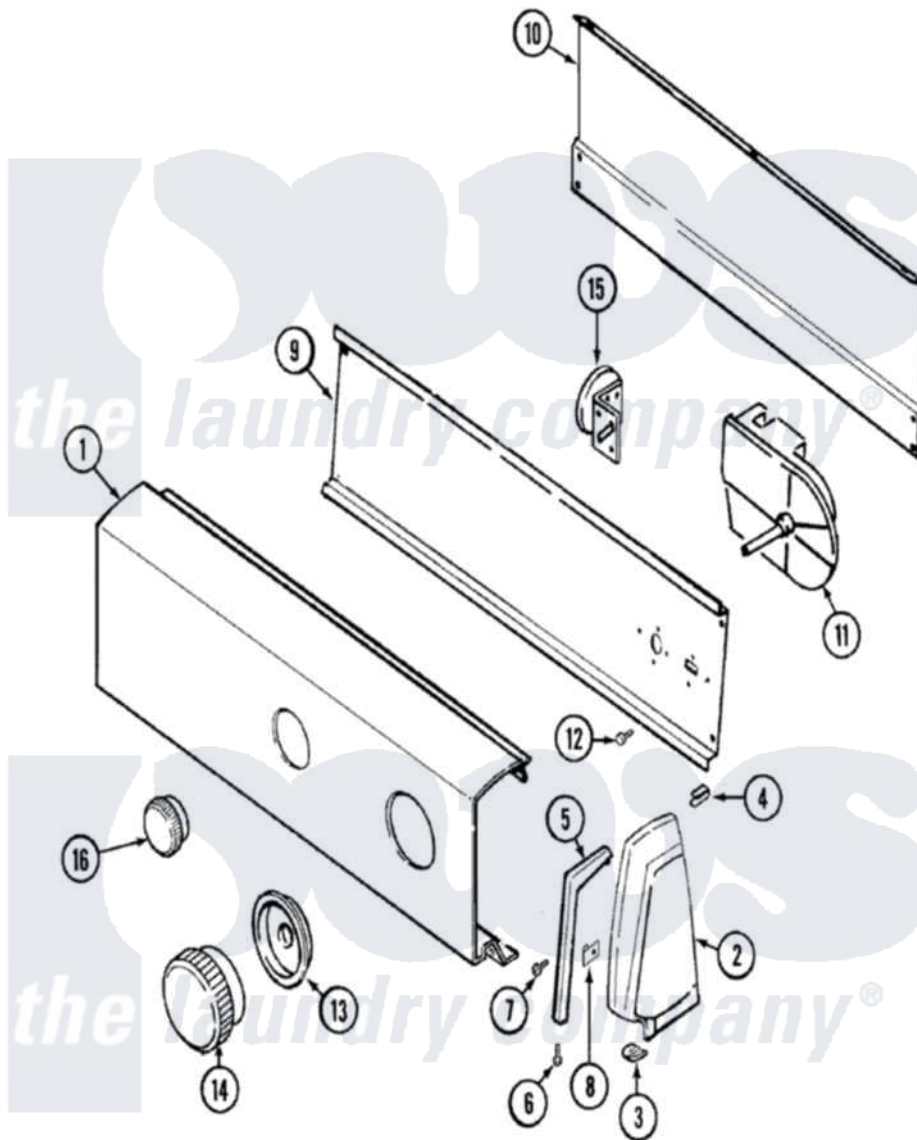

Maytag W224LKV 02 - CONTROL PANEL

Maytag [Residential Maytag W224LKV Washer Parts](#) Parts Diagram 02 - CONTROL PANEL
 Click on the part number to view part

Item	Original Part Number	Replaced By	Status	Part Description
1	25-7793			Screw
"	21001367		Not Available	PANEL, CONTROL (WHT)
"	25-7702			Speedclip, End Cap To Control Panel
2	35-2669		Not Available	CAP, END (LT)(WHT)
"	35-2668	21001453		Cap- End
3	25-7697	25-2219		Screw
"	25-7851			Speedclip, End Cap To Top
4	25-7852			Speedclip, Rr Shld To End Cap
"	25-7435	33002917		Screw, No.10-16
5	31001054		Not Available	TRIM, ENDCAP (RT WHT)
6	25-7760			Screw
7	25-3092	90767		Screw, 8A X 3/8 HeX Washer Head Tapping
8	25-7702			Speedclip, End Cap To Control Panel
9	31001128		Not Available	SHIELD, CONTROL

"	31001146	31001193	Pad, Shield
10	25-3457		Screw, Sems
"	25-3092	90767	Screw, 8A X 3/8 HeX Washer Head Tapping
"	35-2688	21001460	Shield, Rear
"	25-7853	25-7933	Ring, Retaining
11	21001355		Timer, Export
12	31001029	3400094	Screw, 10-32 X 3/8
13	35-3965	21001502	Skirt Ri
14	35-3963	21001237	Knob, Timer
15	25-3092	90767	Screw, 8A X 3/8 HeX Washer Head Tapping
"	35-3691	21001554	Switch, Water Level
16	35-3961	21001239	Knob, Selector
17	21001370	Not Available	MANUAL, USE & CARE
"	21001369	Not Available	INSTRUCTION, INSTALLATION
18	16000329	Not Available	GUIDE, QUICK REF. - MAGIC CHEF