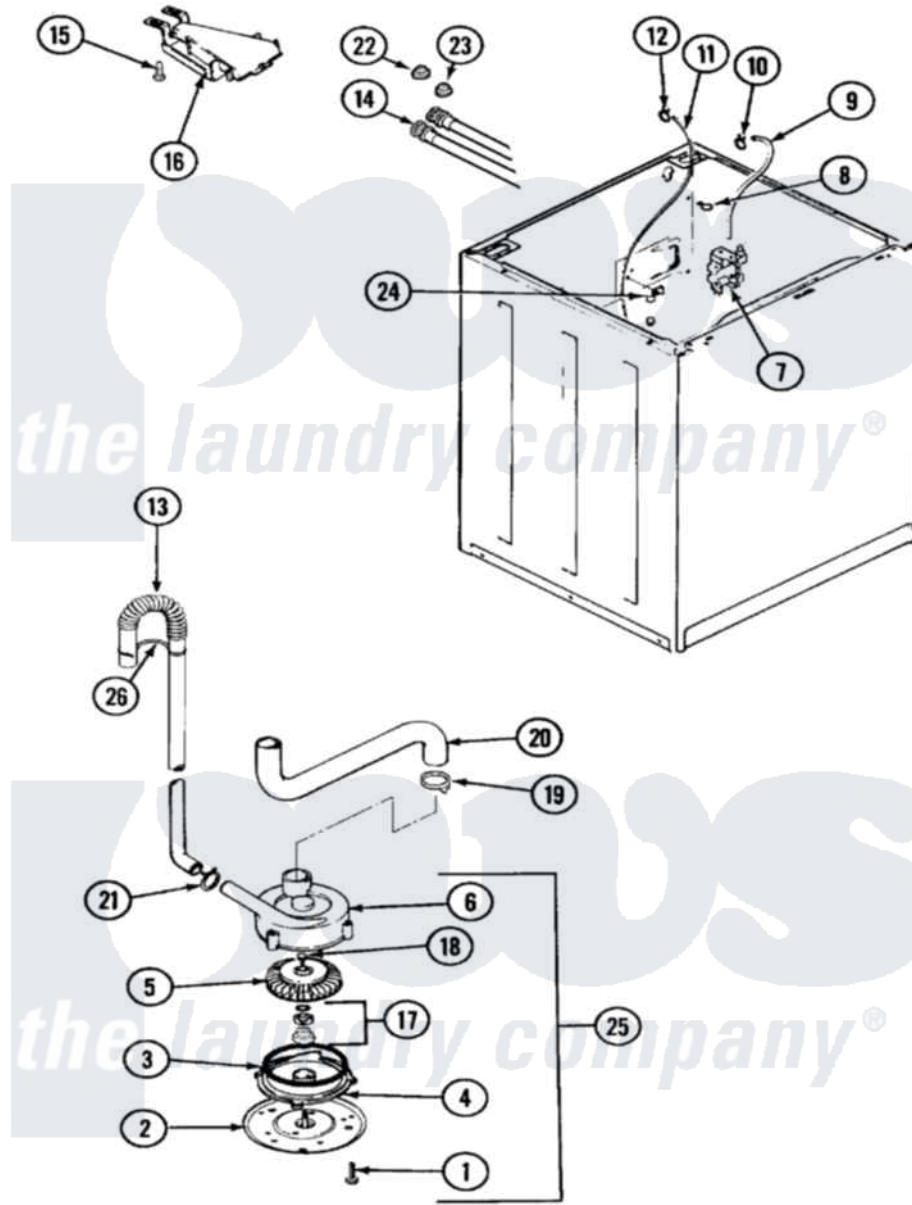

# Maytag W224LKV 03 - PUMP

Maytag [Residential Maytag W224LKV Washer Parts](#) Parts Diagram 03 - PUMP  
 Click on the part number to view part

Item	Original Part Number	Replaced By	Status	Part Description
1	25-7419		Not Available	SCREW
2	33-6035		Not Available	PLATE & PULLEY ASSY.
3	<a href="#">33-6032</a>			Gasket
4	<a href="#">35-2058</a>			Base, Pump
5	35-2057	<a href="#">35-6465</a>		Pump Assem
6	35-2056		Not Available	HOUSING, PUMP
7	<a href="#">35-2375</a>			Valve, Water Mixing-230V
"	<a href="#">25-7430</a>			Clip, Wiring Harness
8	25-7867	<a href="#">596669</a>		Clamp, Manifold
9	35-2378	<a href="#">12002749</a>		Hose, Flume Kit
10	25-7867	<a href="#">596669</a>		Clamp, Manifold
11	21001064	<a href="#">21001748</a>		Hose, Pressure Switch
"	35-0706		Not Available	PAD, FOAM
12	<a href="#">33-6099</a>			Clamp
13	35-3538	<a href="#">21001872</a>		Hose, Drain
14	33-7891	<a href="#">89503</a>		Hose-Inlet

"	<a href="#">35-3401</a>		Inlet Hose Assembly
"	35-0874	<a href="#">76313</a>	Hosefill
"	<a href="#">35-3400</a>		Inlet Hose Assembly
15	25-3092	<a href="#">90767</a>	Screw, 8A X 3/8 HeX Washer Head Tapping
16	35-2051	<a href="#">21001760</a>	Flume Assembly / Water Diverter
17	<a href="#">35-0707</a>		Seal, Seat And "O" Ring
18	25-7828	<a href="#">489483</a>	Screw 10-32 X 1/2
19	25-6068	<a href="#">285655</a>	Clamp, Hose
20	35-3584	<a href="#">21001915</a>	Hose, Tub To Pump
21	25-7080	<a href="#">285655</a>	Clamp, Hose
22	<a href="#">25-7048</a>		Washer
23	<a href="#">33-4264N</a>		Strainer And Washer Kit
24	25-7796	<a href="#">596669</a>	Clamp, Manifold
25	35-3834	<a href="#">35-6465</a>	Pump Assem
"	<a href="#">35-2344</a>		Restrictor, Flow
26	33-9537	<a href="#">22003814</a>	Retainer, Drain Hose