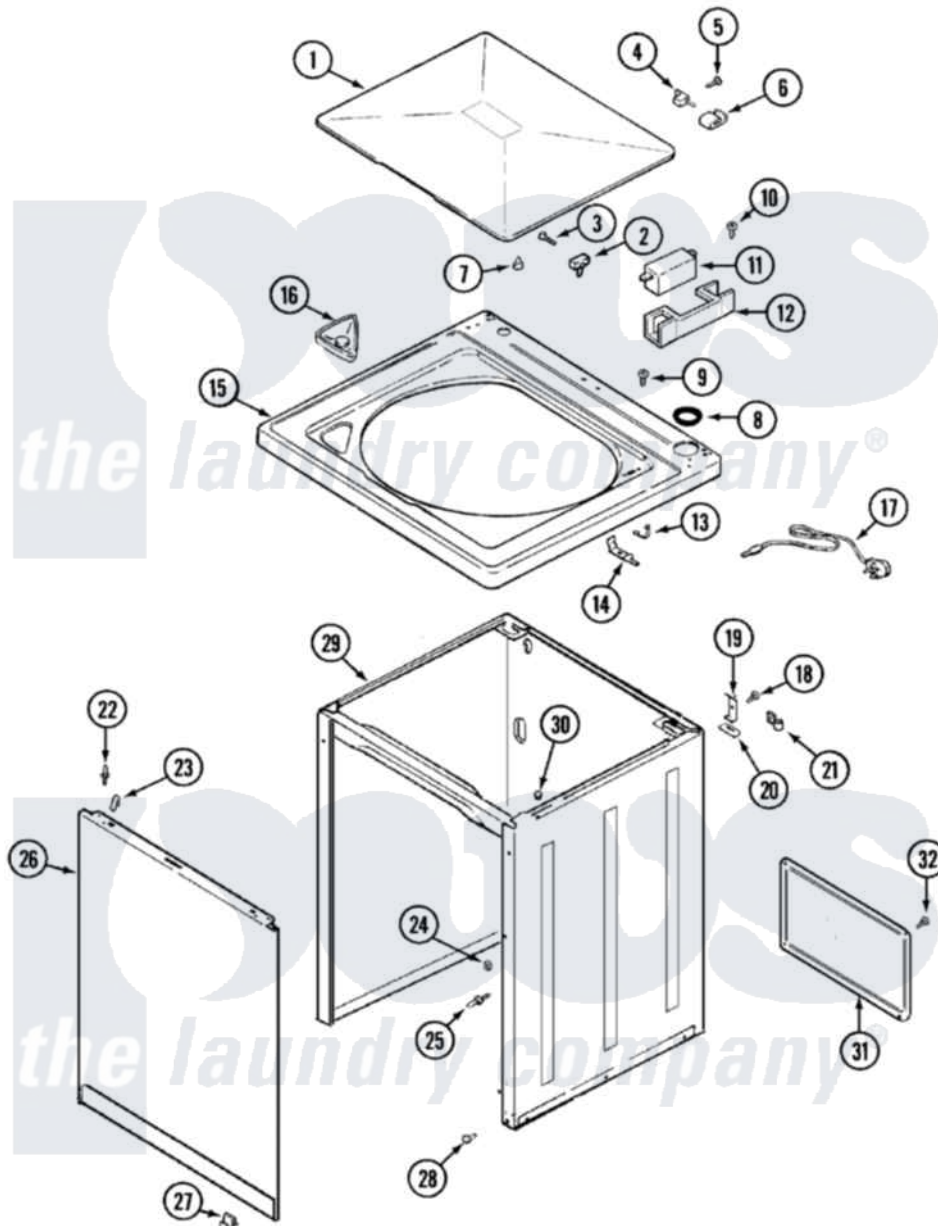

Maytag W224LKV 04 - TOP

Maytag [Residential Maytag W224LKV Washer Parts](#) Parts Diagram 04 - TOP
 Click on the part number to view part

Item	Original Part Number	Replaced By	Status	Part Description
1	35-2026			Lid
2	25-7436			Nylite Washer
"	43-0057			Actuator, Door Switch
3	25-7438			Screw
4	35-2045			Pin, Hinge
5	25-7893			Screw
6	35-2044			Hinge, Lid
7	35-0581			Bumper, Door
8	35-2063			Bushing, Insulator
9	25-7662	7101P012-60		Screw
10	21001136	3400872		Screw, 8-18 X 3/8
11	35-2904		Not Available	PAD, LID SWITCH
"	21001148	12001187		Kit, Lid Switch Assembly
"	21001137	12001187		Kit, Lid Switch Assembly
12	21001135			Housing, Lid Switch
13	25-7878			Clip

14	21001134		Lever, Lid Switch
15	35-2739		Top, Cabinet
16	21001167		Dispenser, Bleach
17	21001457		Fuse
"	35-1011	Not Available	SERVICE CORD
"	21001458	10091101	Block-Fuse
18	25-7893		Screw
19	35-2846		Hinge, Cabinet Top
20	35-4128		Pad, Hinge
21	25-7796	596669	Clamp, Manifold
22	53-0643		Pin, Locator
23	25-7220		Clip, Cabinet Top
24	25-0224	3400029	Nut, Adapter Plate
25	53-0643		Pin, Locator
26	21001171	21001281	Damper, Sound Pad
"	35-2084		Panel, Front
27	53-0120		Clip, Front Panel
28	35-4129		Bumper, Cabinet
29	35-2106	21001871	Cabinet
30	33-2653		Bumper, Cabinet
31	35-2108	21001871	Cabinet
32	25-7732	681414	Screw, 10AB X 1/2