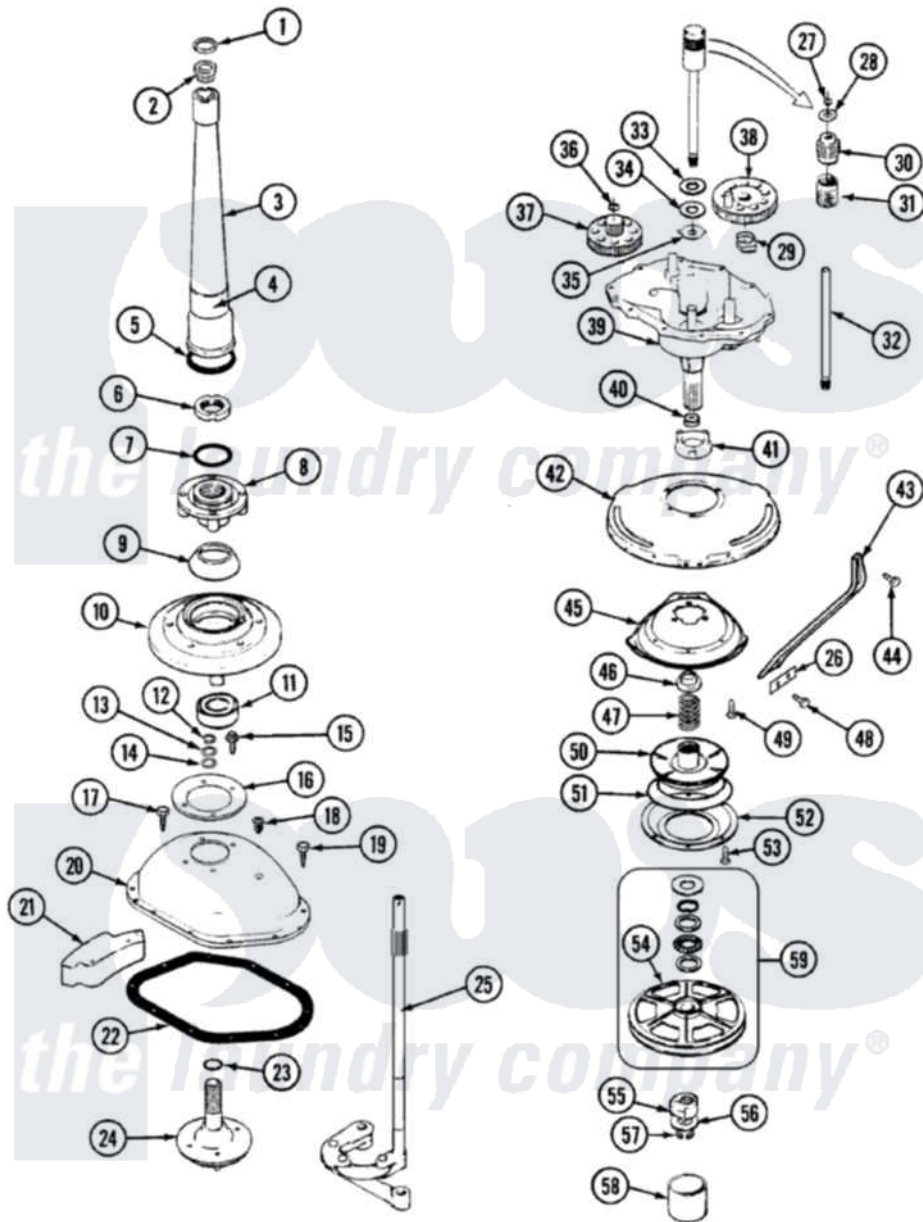

Maytag W224LKV 05 - TRANSMISSION

Maytag Residential Maytag W224LKV Washer Parts Parts Diagram 05 - TRANSMISSION
 Click on the part number to view part

Item	Original Part Number	Replaced By	Status	Part Description
1	25-7941			"O" Ring, Agrtr Drive Shaft
2	21001066			Bearing, Centerpost
3	35-2792	21001401		Center Pos
4	33-6790			Bearing, Agitator
"	35-2983		Not Available	CENTERPOST ASSY.
5	35-2906			Seal, Centerpost Bottom
6	35-2791			Nut, Spin Tube
7	25-7938			"O" Ring, Basket Drive Hub
8	35-3647	W10219156		Tub Seal
9	35-2974			Tub Seal/Hub Assembly
10	35-2716	12001561		Bearing And Seal Housing Assembly
11	35-2205			Bearing, Spin
"	35-2972	12001561		Bearing And Seal Housing Assembly
12	25-7949		Not Available	RING, RETAINING (AG. SHAFT)