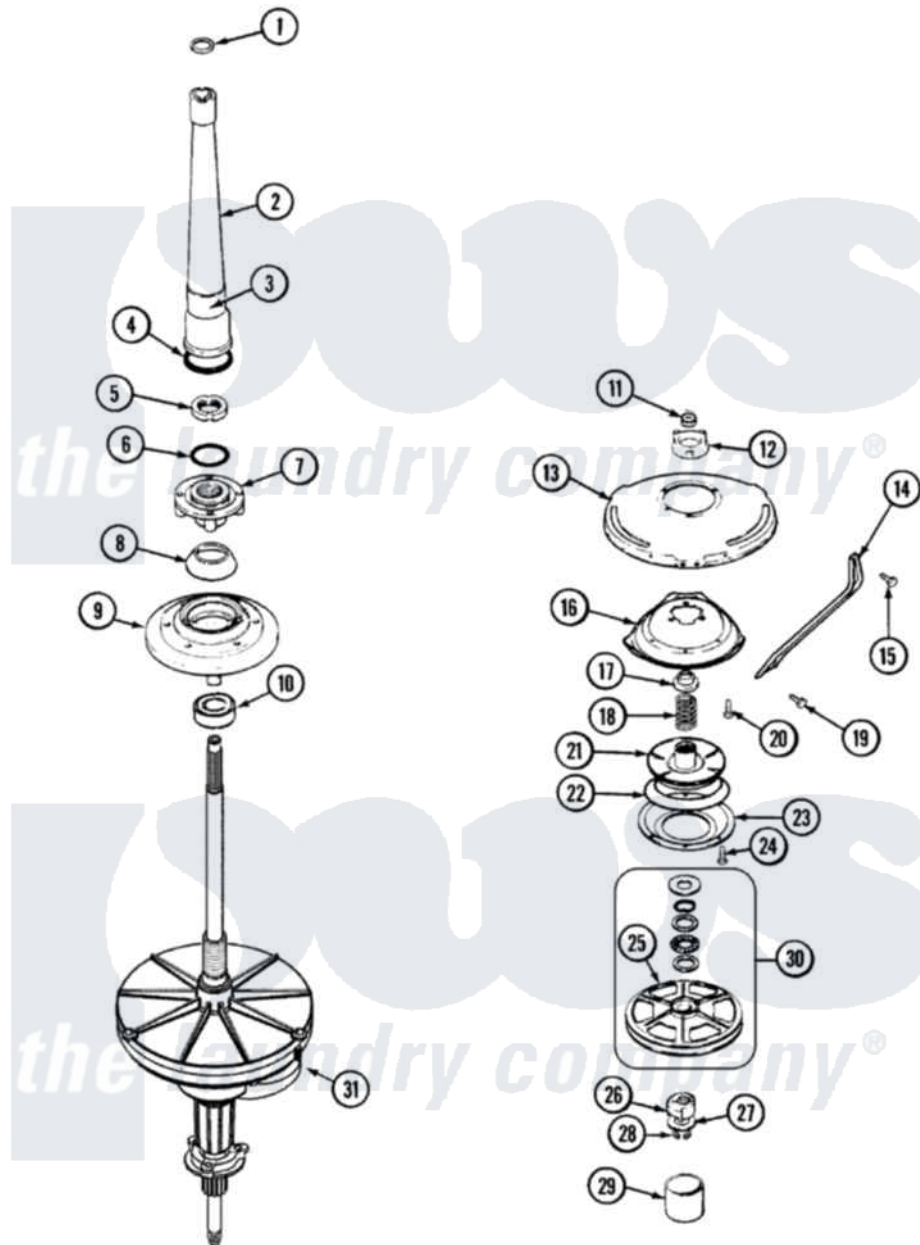

Maytag W224LKV 06 - TRANSMISSION, DUAL DRIVE

Maytag Residential Maytag W224LKV Washer Parts Parts Diagram 06 - TRANSMISSION, DUAL DRIVE
 Click on the part number to view part

| Item | Original Part Number | Replaced By | Status | Part Description |
|------|--------------------------|---------------------------|---------------|-----------------------------------|
| 1 | 25-7941 | | | "O" Ring, Agr Drive Shaft |
| 2 | 35-2792 | 21001401 | | Center Pos |
| 3 | 35-2983 | | Not Available | CENTERPOST ASSY. |
| " | 33-6790 | | | Bearing, Agitator |
| 4 | 35-2906 | | | Seal, Centerpost Bottom |
| 5 | 35-2791 | | | Nut, Spin Tube |
| 6 | 25-7938 | | | "O" Ring, Basket Drive Hub |
| 7 | 35-3647 | W10219156 | | Tub Seal |
| 8 | 35-2974 | | | Tub Seal/Hub Assembly |
| 9 | 35-2716 | 12001561 | | Bearing And Seal Housing Assembly |
| 10 | 35-2205 | | | Bearing, Spin |
| " | 12001561 | | | Bearing And Seal Housing Assembly |
| 11 | 35-2025 | | Not Available | PLATE, REINFORCEMENT |
| 12 | 35-3384 | | Not Available | STOP, ANTIBACKUP CAM |
| 13 | 35-2010 | 207843 | | Lip Seal Repair Kit |