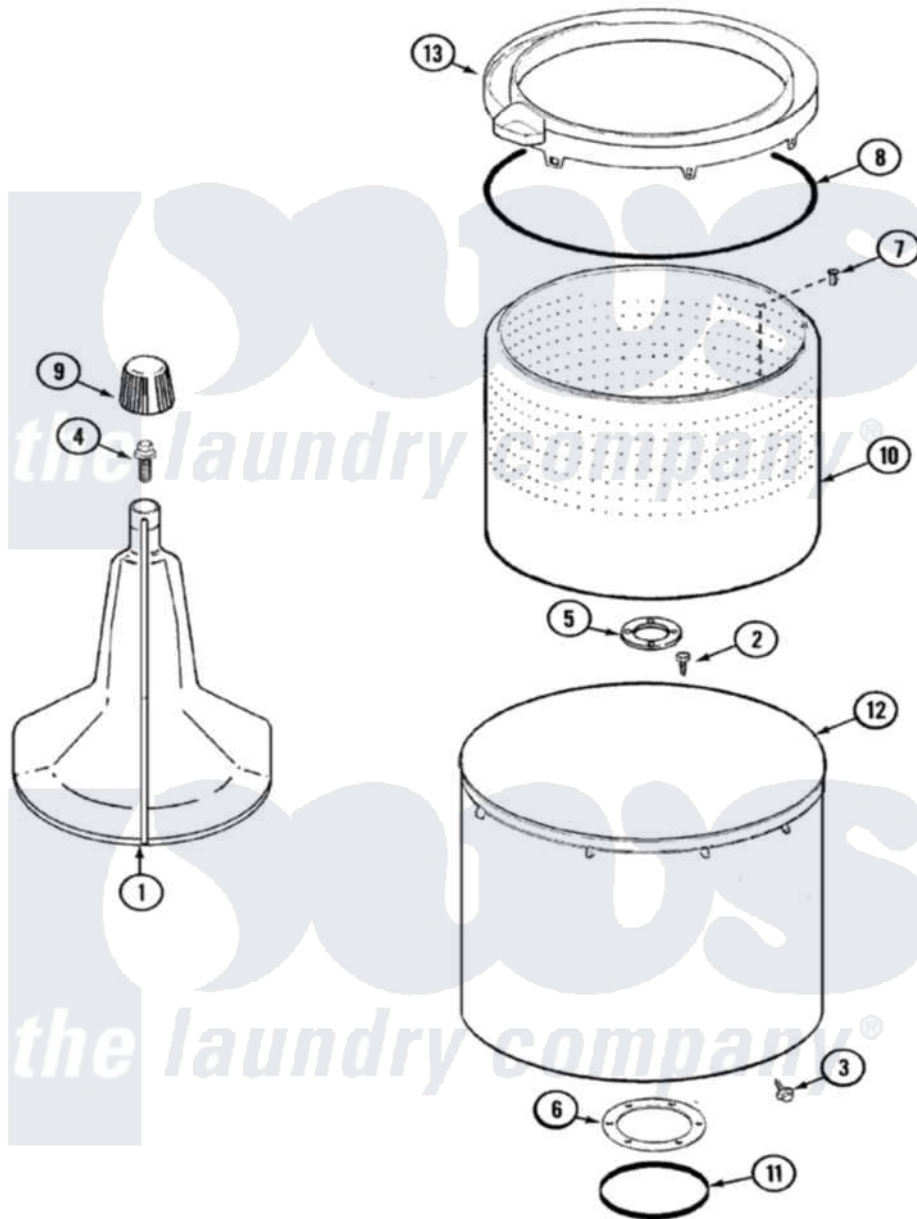

Maytag W224LKV 07 - TUB

Maytag Residential Maytag W224LKV Washer Parts Parts Diagram 07 - TUB
 Click on the part number to view part

Item	Original Part Number	Replaced By	Status	Part Description
1	35-3580			Agitator
2	21001063			Screw, Shoulder
3	25-7953	22002933		Screw
4	25-7948	W10309247		Screw
5	35-3685			Gasket, Basket To Centerpost
6	35-3686			Gasket, Tub To Housing
7	25-7967	3400504		Screw
8	35-2328			Seal, Tub Top
9	35-2733			Cap, Agitator
10	35-3687		Not Available	BASKET, SPIN
11	35-2978			Seal, Tub/Housing
12	35-3700			Tub Assembly
13	35-3578		Not Available	TOP, TUB
"	35-2262		Not Available	SHIELD, TUB TOP