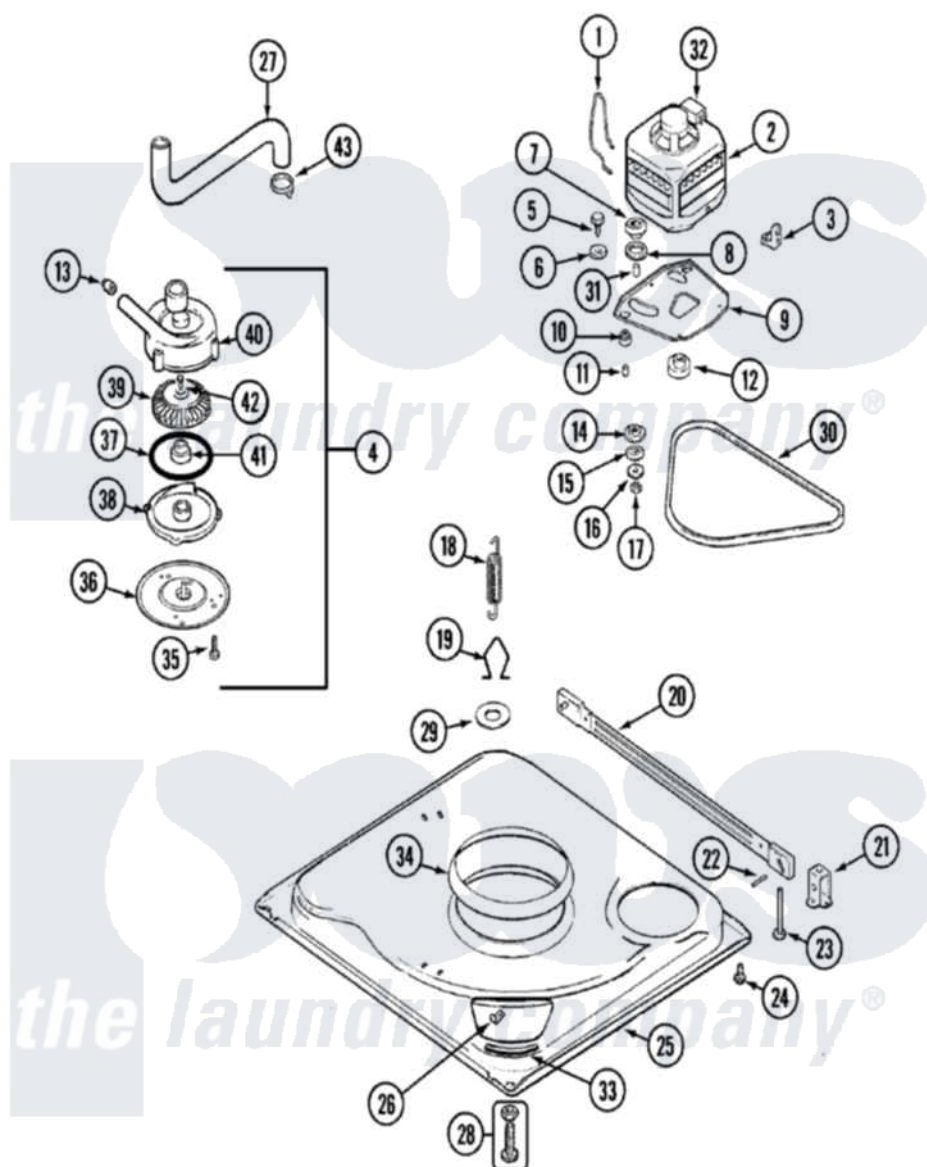

Maytag W236LGV 01 - BASE

Maytag [Residential Maytag W236LGV Washer Parts](#) Parts Diagram 01 - BASE
 Click on the part number to view part

Item	Original Part Number	Replaced By	Status	Part Description
1	21001110	22004376		Spring, Motor Pivot
2	21001231	LA-2003		Motor Replacement Kit
3	21001109	21001486		Foot Slide, Isolator
4	35-3834	35-6465		Pump Assem
5	25-7833	21001977		Screw
6	25-7834			Washer, Motor/Base Screw
7	33-9946			Isolator, Motor
8	35-3570			Washer, Motor Pivot
9	21001111	21001783		Plate And Screw Assembly
10	35-3646			Isolator, Motor Plate
11	25-7831			Spacer, Mounting
12	35-2124	W10143344		Pulley
13	35-2344			Restrictor, Flow
14	35-3571			Slide, Motor Pivot
15	33-9967			Washer, Motor Isolator
16	25-7047			Washer, Flat

17	25-7325	Y707702		Locknut
18	21001165			Spring, Suspension
"	21001138	22002922		Tool, Spring Removal
19	21001166			Hook, Suspension Spring
20	35-2049	21001881		Bar, Stabilizer
21	35-2046			Bracket, Stabilizer
22	35-2052			Pin, Stabilizer
23	35-3020	22004469		Leg And Foot Self Stabalizing
24	31001041	308685		Side Trim)
25	21001169	12002701		Base Kit
26	25-7845			Speednut, Motor
27	35-3584	21001915		Hose, Tub To Pump
28	35-3507	25001119		Foot And Pad Assembly
29	Y25-7951			Washer, Suspension Hook
30	21352320			Belt, Drive
31	25-7830			Spacer
32	33-9765			Switch, Motor
33	35-2065			Pad, Motor Plate
34	21001161	21002026		Snubber
35	25-7419		Not Available	SCREW
36	33-6035		Not Available	PLATE & PULLEY ASSY.
37	33-6032			Gasket
38	35-2058			Base, Pump
39	35-2057	35-6465		Pump Assem
40	35-2056		Not Available	HOUSING, PUMP
41	35-0707			Seal, Seat And "O" Ring
42	25-7828	489483		Screw 10-32 X 1/2
43	25-6068	285655		Clamp, Hose