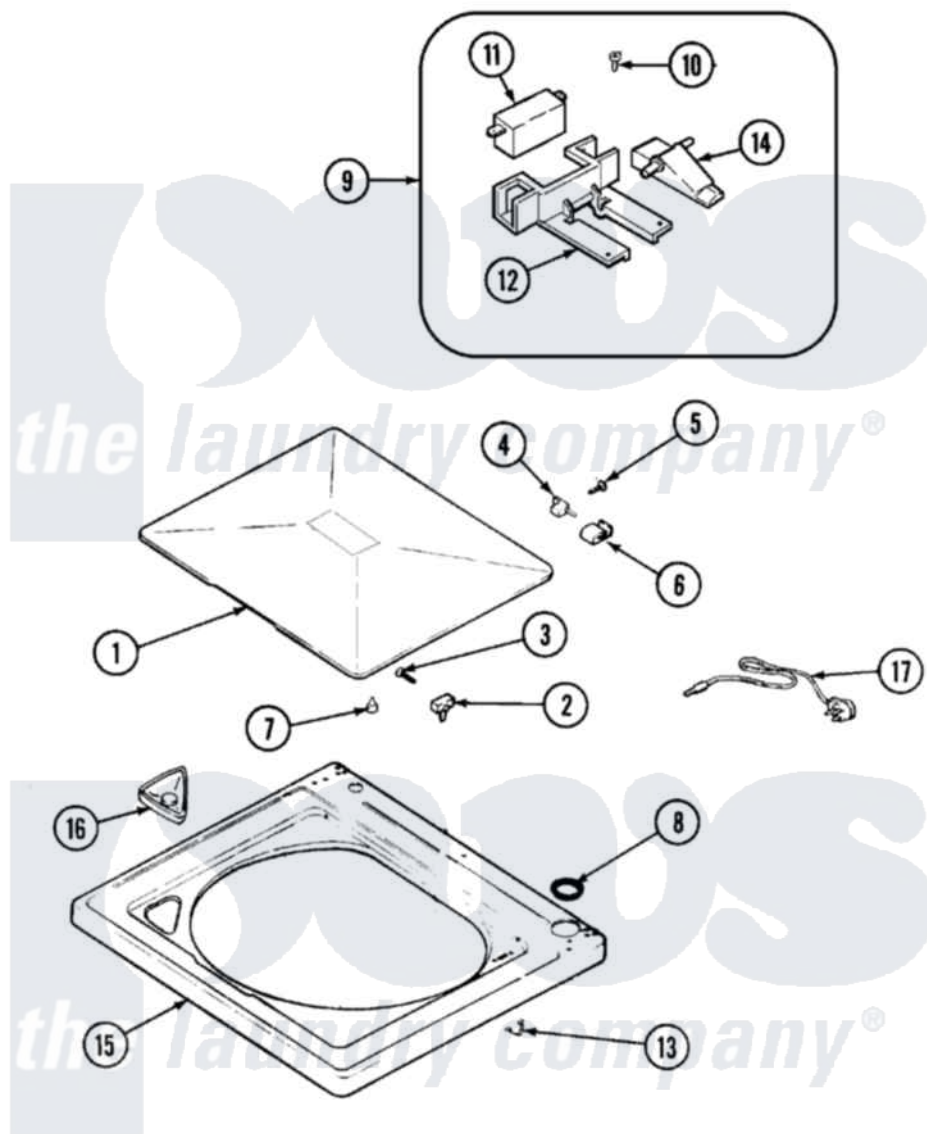

Maytag W236LGV 04 - TOP

Maytag [Residential Maytag W236LGV Washer Parts](#) Parts Diagram 04 - TOP
 Click on the part number to view part

Item	Original Part Number	Replaced By	Status	Part Description
1	35-2026			Lid
2	43-0057			Actuator, Door Switch
3	25-7438			Screw
4	35-2045			Pin, Hinge
5	25-7893			Screw
6	35-2044			Hinge, Lid
7	35-0581			Bumper, Door
8	35-2063			Bushing, Insulator
9	21001137	12001187		Kit, Lid Switch Assembly
10	21001136	3400872		Screw, 8-18 X 3/8
11	21001148	12001187		Kit, Lid Switch Assembly
12	21001135			Housing, Lid Switch
13	25-7878			Clip
14	21001134			Lever, Lid Switch
15	35-2739			Top, Cabinet
16	21001167			Dispenser, Bleach