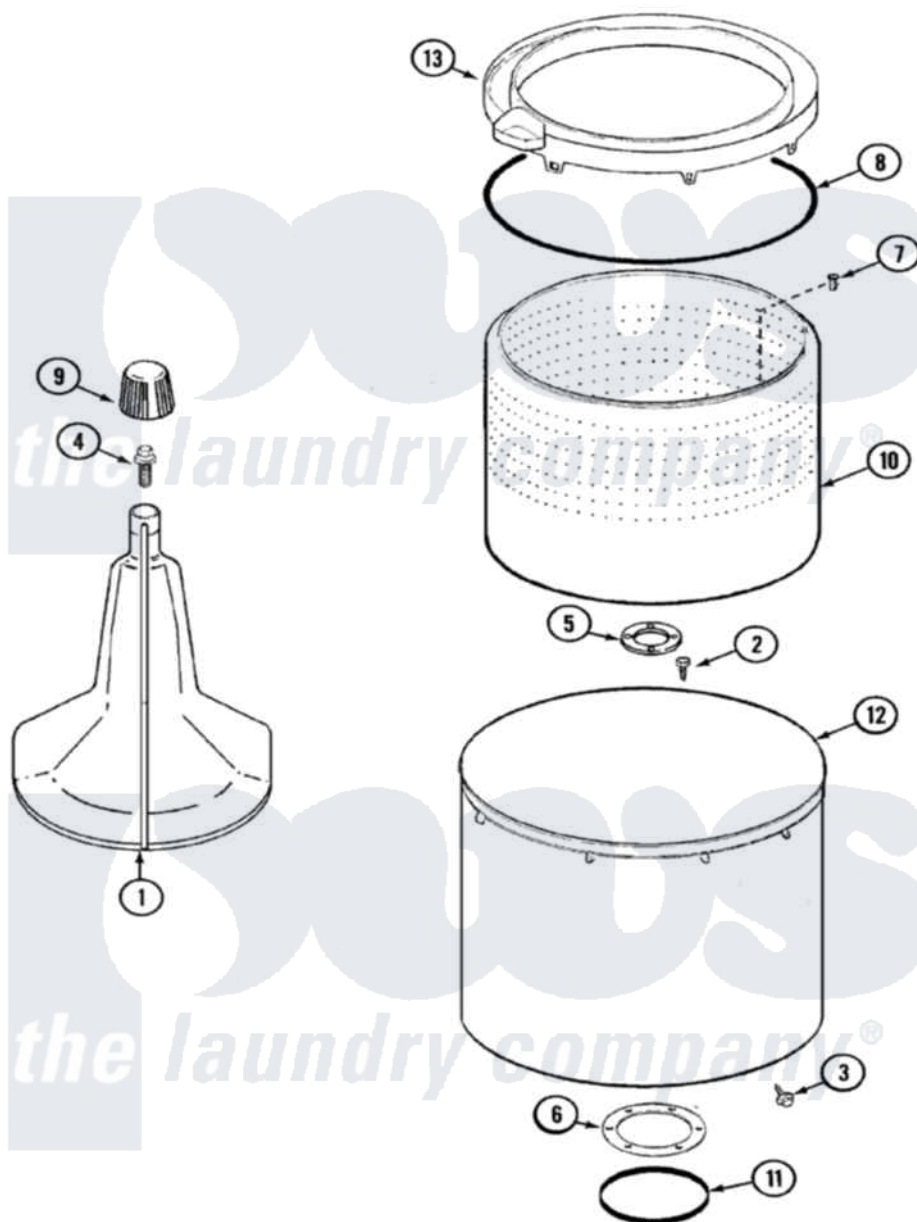

# Maytag W236LGV 06 - TUB

Maytag Residential Maytag W236LGV Washer Parts Parts Diagram 06 - TUB  
 Click on the part number to view part

Item	Original Part Number	Replaced By	Status	Part Description
1	<a href="#">35-3580</a>			Agitator
2	25-7947	<a href="#">21001063</a>		Screw, Shoulder
3	25-7953	<a href="#">22002933</a>		Screw
4	25-7948	<a href="#">W10309247</a>		Screw
5	<a href="#">35-3685</a>			Gasket, Basket To Centerpost
6	<a href="#">35-3686</a>			Gasket, Tub To Housing
7	25-7965	<a href="#">3400504</a>		Screw
8	<a href="#">35-2328</a>			Seal, Tub Top
9	<a href="#">35-2733</a>			Cap, Agitator
10	35-3687		Not Available	BASKET, SPIN
11	<a href="#">35-2978</a>			Seal, Tub/Housing
12	<a href="#">35-3700</a>			Tub Assembly
13	35-3578		Not Available	TOP, TUB