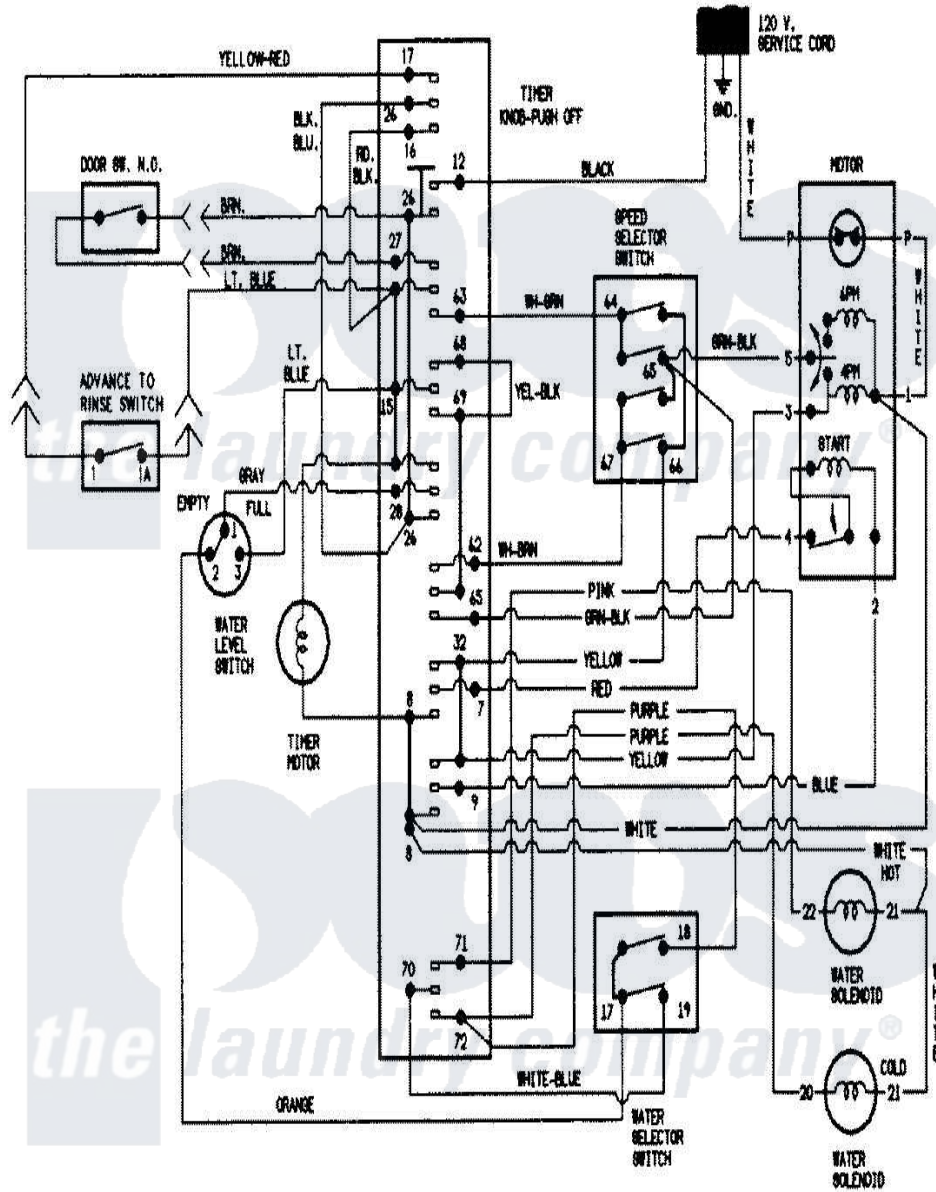

# Maytag W236LGV 07 - WIRING INFORMATION

Maytag Residential Maytag W236LGV Washer Parts Parts Diagram 07 - WIRING INFORMATION  
 Click on the part number to view part

| Item | Original Part Number | Replaced By | Status        | Part Description   |
|------|----------------------|-------------|---------------|--------------------|
| NI   | 15001992             |             | Not Available | WIRING INFORMATION |