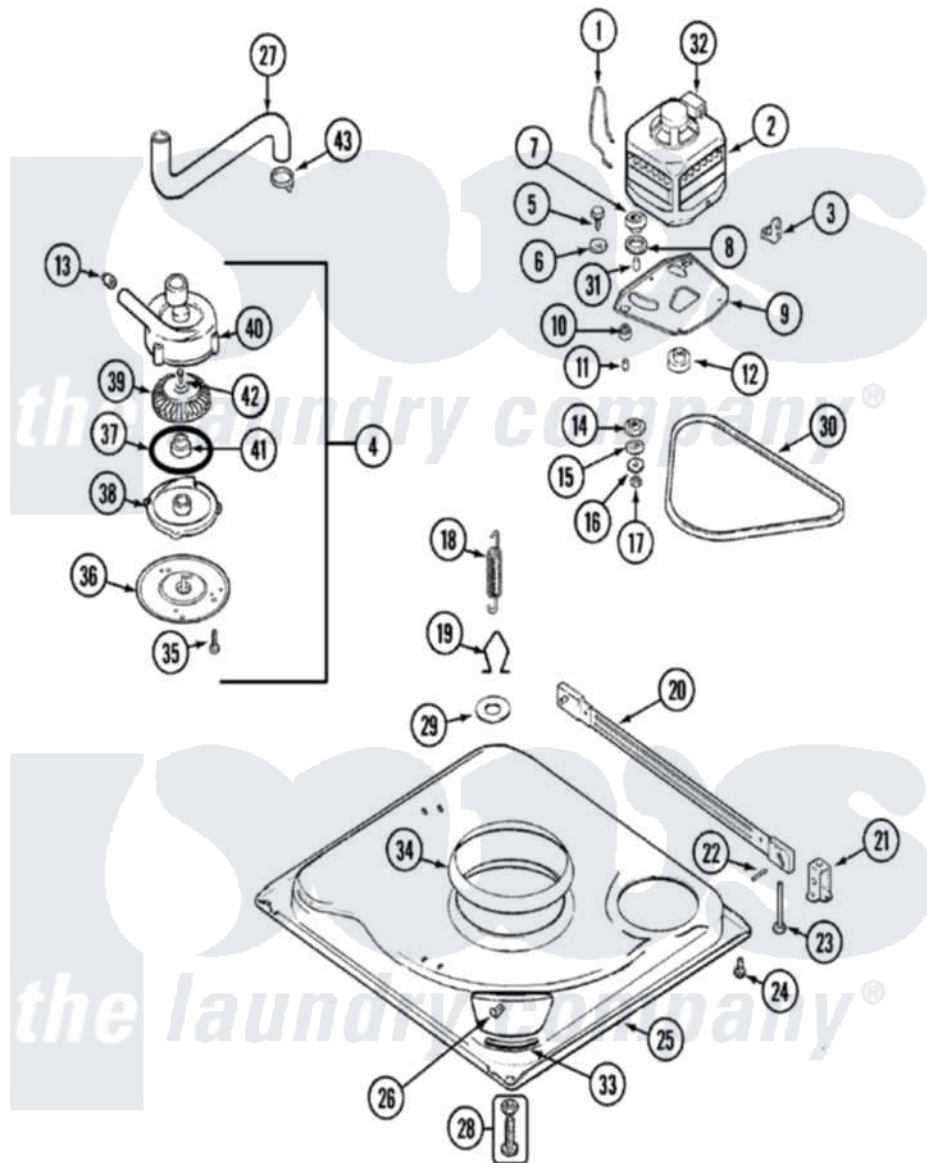

# Maytag W236LKM 01 - BASE

Maytag [Residential Maytag W236LKM Washer Parts](#) Parts Diagram 01 - BASE  
 Click on the part number to view part

Item	Original Part Number	Replaced By	Status	Part Description
1	21001110	<a href="#">22004376</a>		Spring, Motor Pivot
2	21001231	<a href="#">LA-2003</a>		Motor Replacement Kit
3	21001109	<a href="#">21001486</a>		Foot Slide, Isolator
4	35-3834	<a href="#">35-6465</a>		Pump Assem
5	25-7833	<a href="#">21001977</a>		Screw
6	<a href="#">25-7834</a>			Washer, Motor/Base Screw
7	<a href="#">33-9946</a>			Isolator, Motor
8	<a href="#">35-3570</a>			Washer, Motor Pivot
9	21001111	<a href="#">21001783</a>		Plate And Screw Assembly
10	<a href="#">35-3646</a>			Isolator, Motor Plate
11	<a href="#">25-7831</a>			Spacer, Mounting
12	35-2124	<a href="#">W10143344</a>		Pulley
13	<a href="#">35-2344</a>			Restrictor, Flow
14	<a href="#">35-3571</a>			Slide, Motor Pivot
15	<a href="#">33-9967</a>			Washer, Motor Isolator
16	<a href="#">25-7047</a>			Washer, Flat