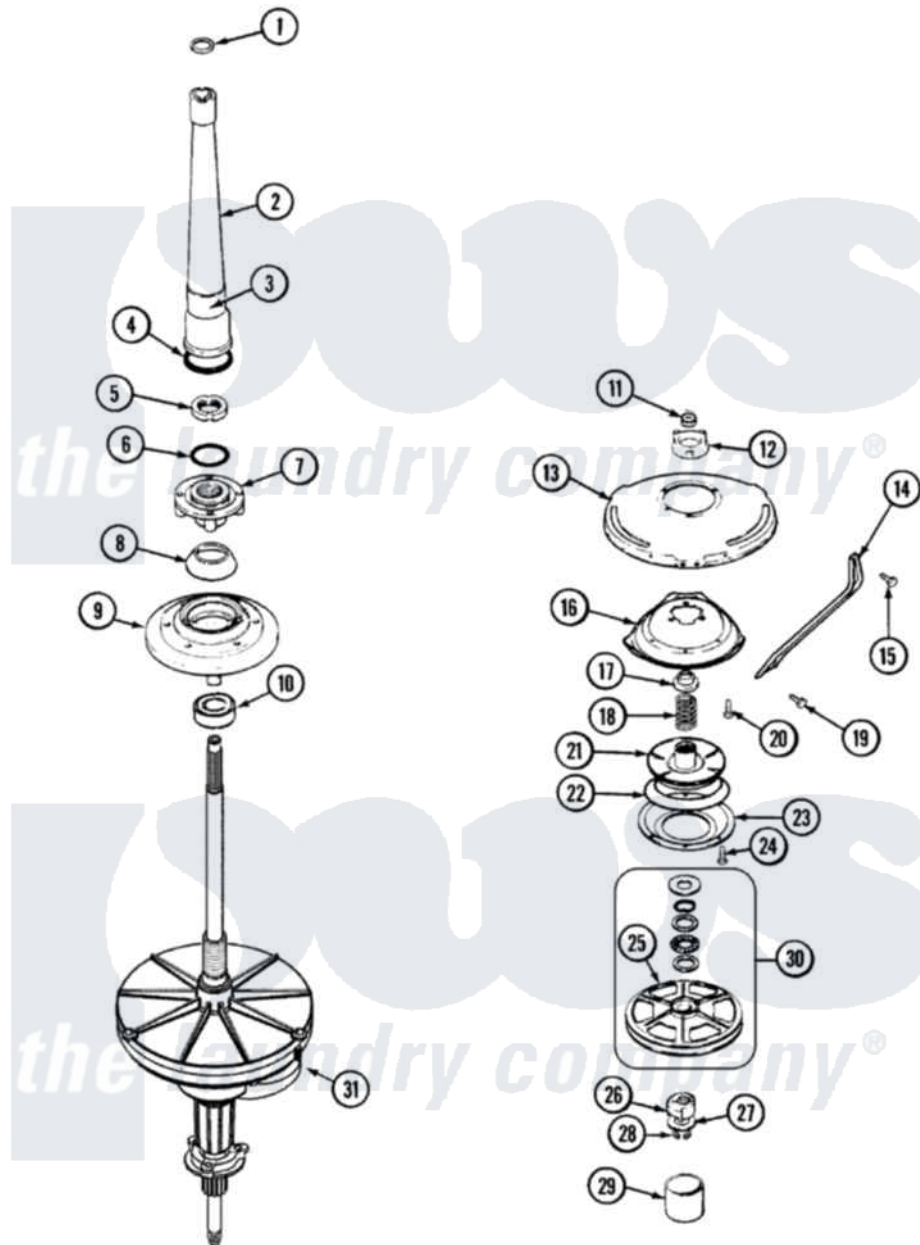

# Maytag W236LKM 03 - TRANSMISSION, DUAL DRIVE

Maytag Residential Maytag W236LKM Washer Parts Parts Diagram 03 - TRANSMISSION, DUAL DRIVE  
 Click on the part number to view part

Item	Original Part Number	Replaced By	Status	Part Description
1	<a href="#">25-7941</a>			"O" Ring, Agr Drive Shaft
2	35-2792	<a href="#">21001401</a>		Center Pos
3	35-2983		Not Available	CENTERPOST ASSY.
"	<a href="#">33-6790</a>			Bearing, Agitator
4	<a href="#">35-2906</a>			Seal, Centerpost Bottom
5	<a href="#">35-2791</a>			Nut, Spin Tube
6	<a href="#">25-7938</a>			"O" Ring, Basket Drive Hub
7	35-3647	<a href="#">W10219156</a>		Hub Seal
8	<a href="#">35-2974</a>			Hub Seal/Hub Assembly
9	35-2716	<a href="#">12001561</a>		Bearing And Seal Housing Assembly
10	<a href="#">35-2205</a>			Bearing, Spin
"	<a href="#">12001561</a>			Bearing And Seal Housing Assembly
11	35-2025		Not Available	PLATE, REINFORCEMENT
12	35-3384		Not Available	STOP, ANTIBACKUP CAM
"	<a href="#">12001562</a>			Bearing Assembly