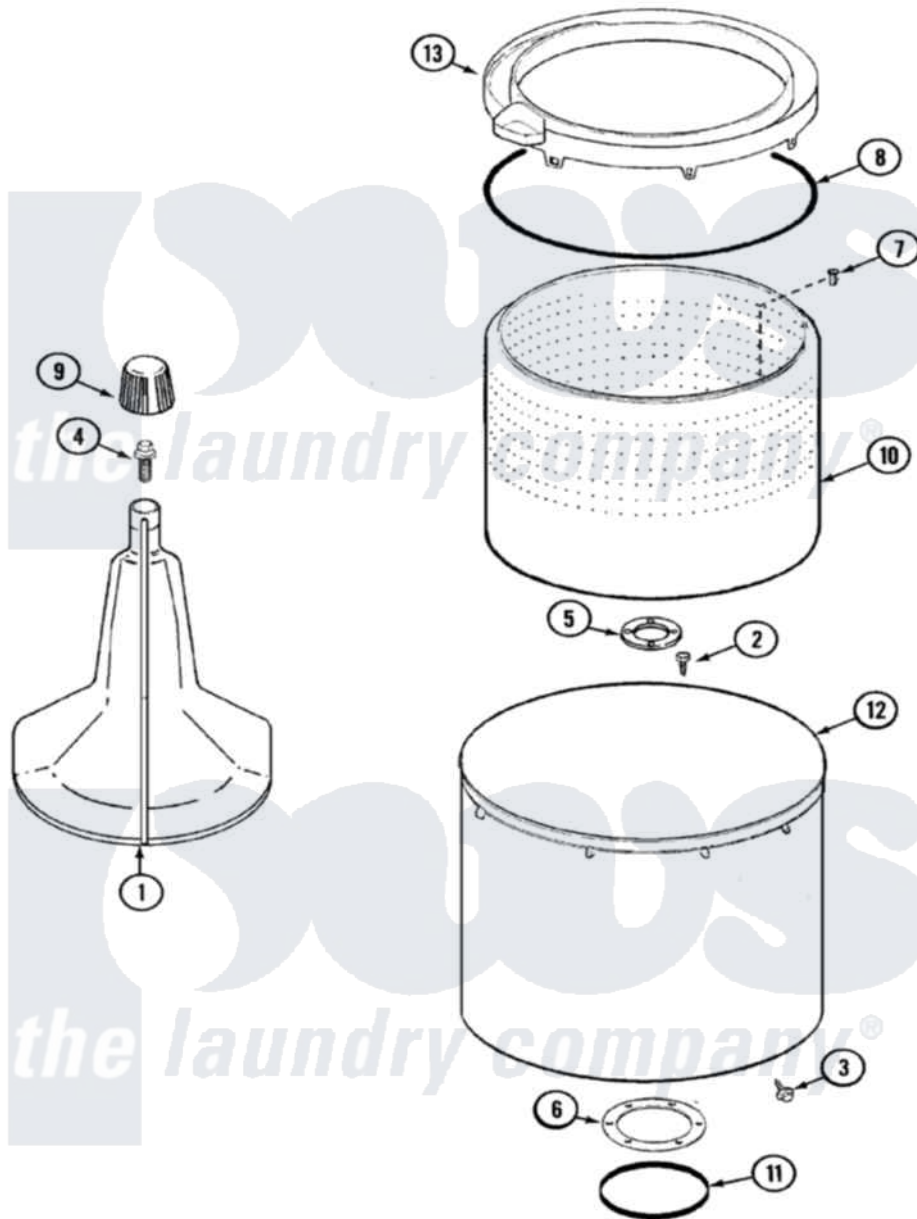

Maytag W236LKM 04 - TUB

Maytag [Residential Maytag W236LKM Washer Parts](#) Parts Diagram 04 - TUB
 Click on the part number to view part

Item	Original Part Number	Replaced By	Status	Part Description
1	35-3580			Agitator
2	25-7947	21001063		Screw, Shoulder
3	25-7953	22002933		Screw
4	25-7948	W10309247		Screw
5	35-3685			Gasket, Basket To Centerpost
6	35-3686			Gasket, Tub To Housing
7	25-7965	3400504		Screw
8	35-2328			Seal, Tub Top
9	35-2733			Cap, Agitator
10	35-3687		Not Available	BASKET, SPIN
11	35-2978			Seal, Tub/Housing
12	35-3700			Tub Assembly
13	35-3578		Not Available	TOP, TUB