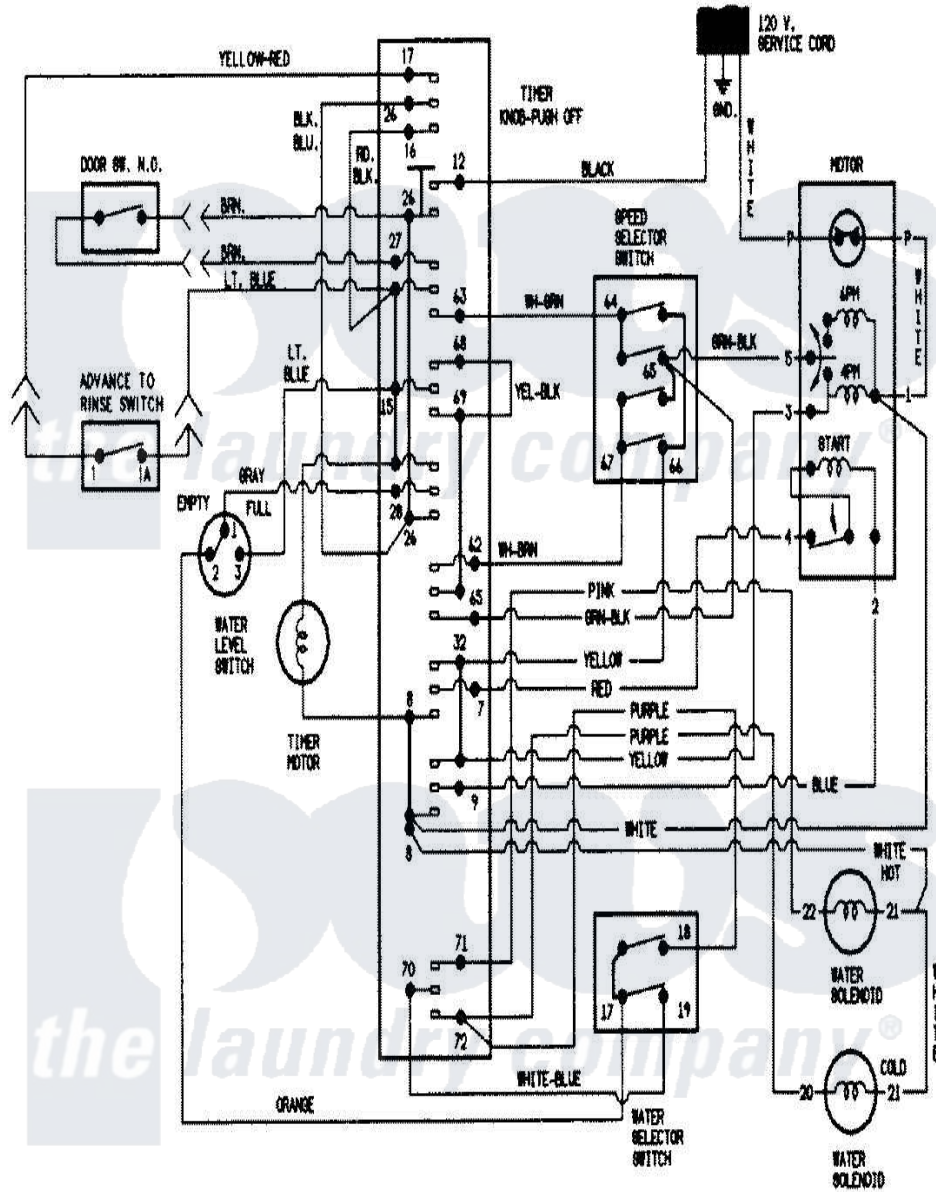

Maytag W236LKM 05 - WIRING INFORMATION

Maytag Residential Maytag W236LKM Washer Parts Parts Diagram 05 - WIRING INFORMATION
 Click on the part number to view part

Item	Original Part Number	Replaced By	Status	Part Description
NI	15001992		Not Available	WIRING INFORMATION