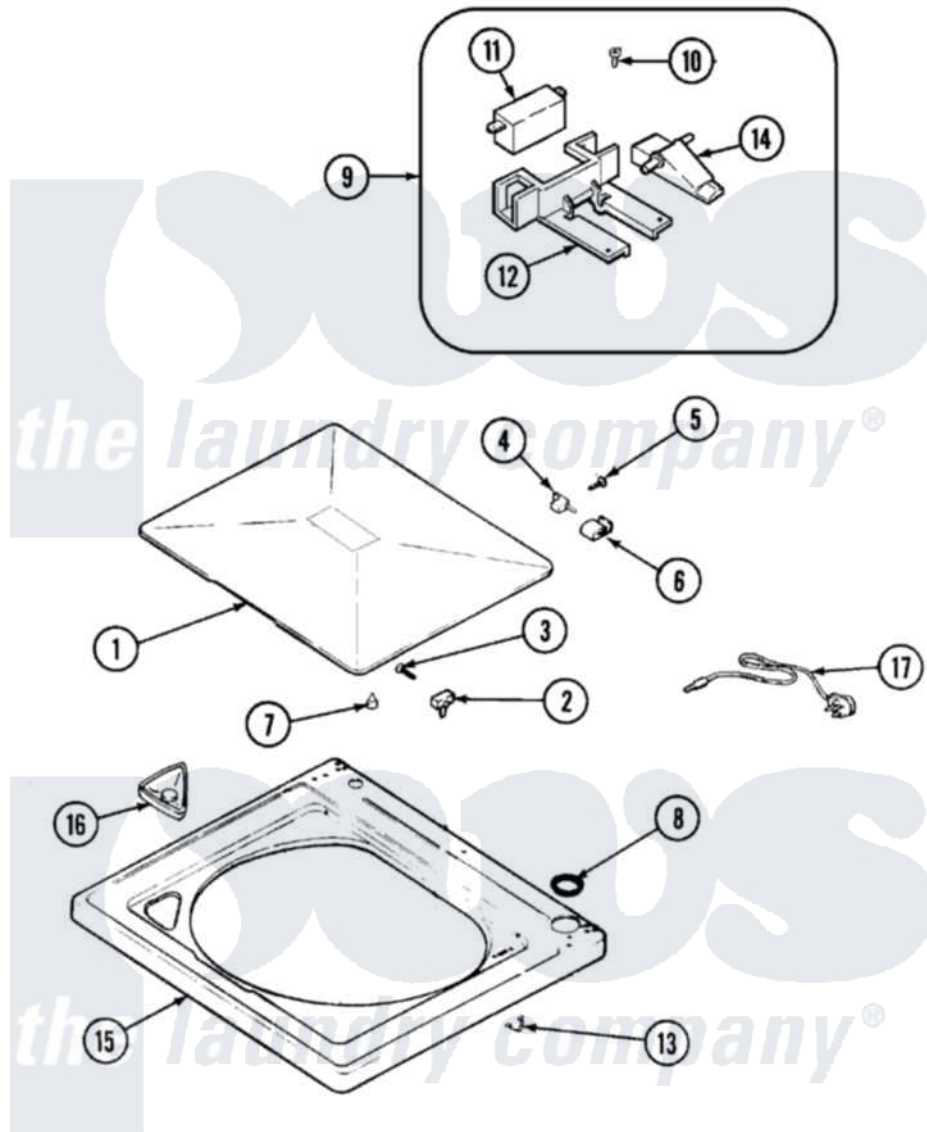

Maytag W236LKV 04 - TOP

Maytag [Residential Maytag W236LKV Washer Parts](#) Parts Diagram 04 - TOP
 Click on the part number to view part

Item	Original Part Number	Replaced By	Status	Part Description
1	35-2026			Lid
2	43-0057			Actuator, Door Switch
3	25-7438			Screw
4	35-2045			Pin, Hinge
5	25-7893			Screw
6	35-2044			Hinge, Lid
7	35-0581			Bumper, Door
8	35-2063			Bushing, Insulator
9	21001137	12001187		Kit, Lid Switch Assembly
10	21001136	3400872		Screw, 8-18 X 3/8
11	21001148	12001187		Kit, Lid Switch Assembly
12	21001135			Housing, Lid Switch
13	25-7878			Clip
14	21001134			Lever, Lid Switch
15	35-2739			Top, Cabinet
16	21001167			Dispenser, Bleach