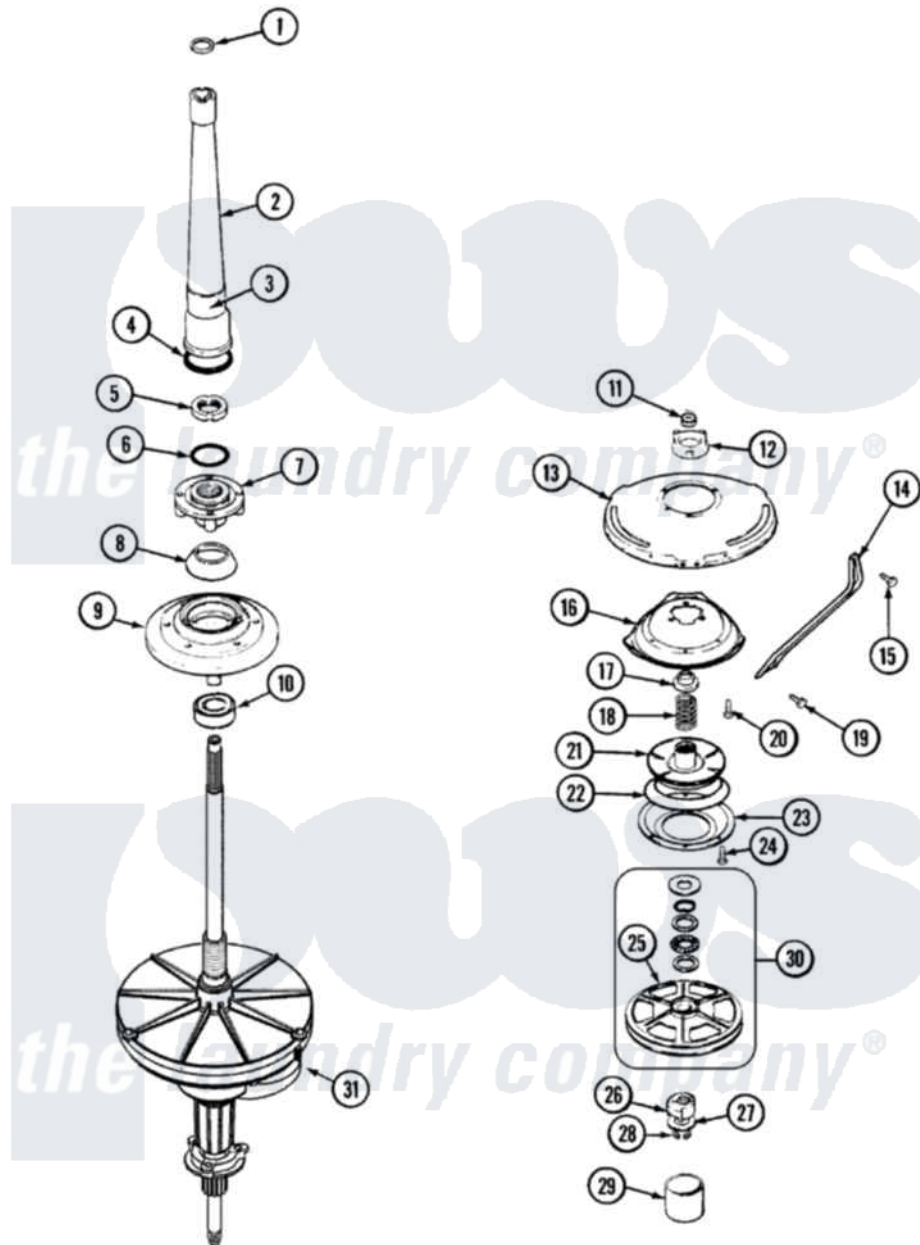

Maytag W236LKV 05 - TRANSMISSION, DUAL DRIVE

Maytag Residential Maytag W236LKV Washer Parts Parts Diagram 05 - TRANSMISSION, DUAL DRIVE
 Click on the part number to view part

| Item | Original Part Number | Replaced By | Status | Part Description |
|------|--------------------------|---------------------------|---------------|-----------------------------------|
| 1 | 25-7941 | | | "O" Ring, Agr Drive Shaft |
| 2 | 35-2792 | 21001401 | | Center Pos |
| 3 | 35-2983 | | Not Available | CENTERPOST ASSY. |
| " | 33-6790 | | | Bearing, Agitator |
| 4 | 35-2906 | | | Seal, Centerpost Bottom |
| 5 | 35-2791 | | | Nut, Spin Tube |
| 6 | 25-7938 | | | "O" Ring, Basket Drive Hub |
| 7 | 35-3647 | W10219156 | | Hub Seal |
| 8 | 35-2974 | | | Hub Seal/Hub Assembly |
| 9 | 35-2716 | 12001561 | | Bearing And Seal Housing Assembly |
| 10 | 35-2205 | | | Bearing, Spin |
| " | 12001561 | | | Bearing And Seal Housing Assembly |
| 11 | 35-2025 | | Not Available | PLATE, REINFORCEMENT |
| 12 | 35-3384 | | Not Available | STOP, ANTIBACKUP CAM |
| " | 12001562 | | | Bearing Assembly |