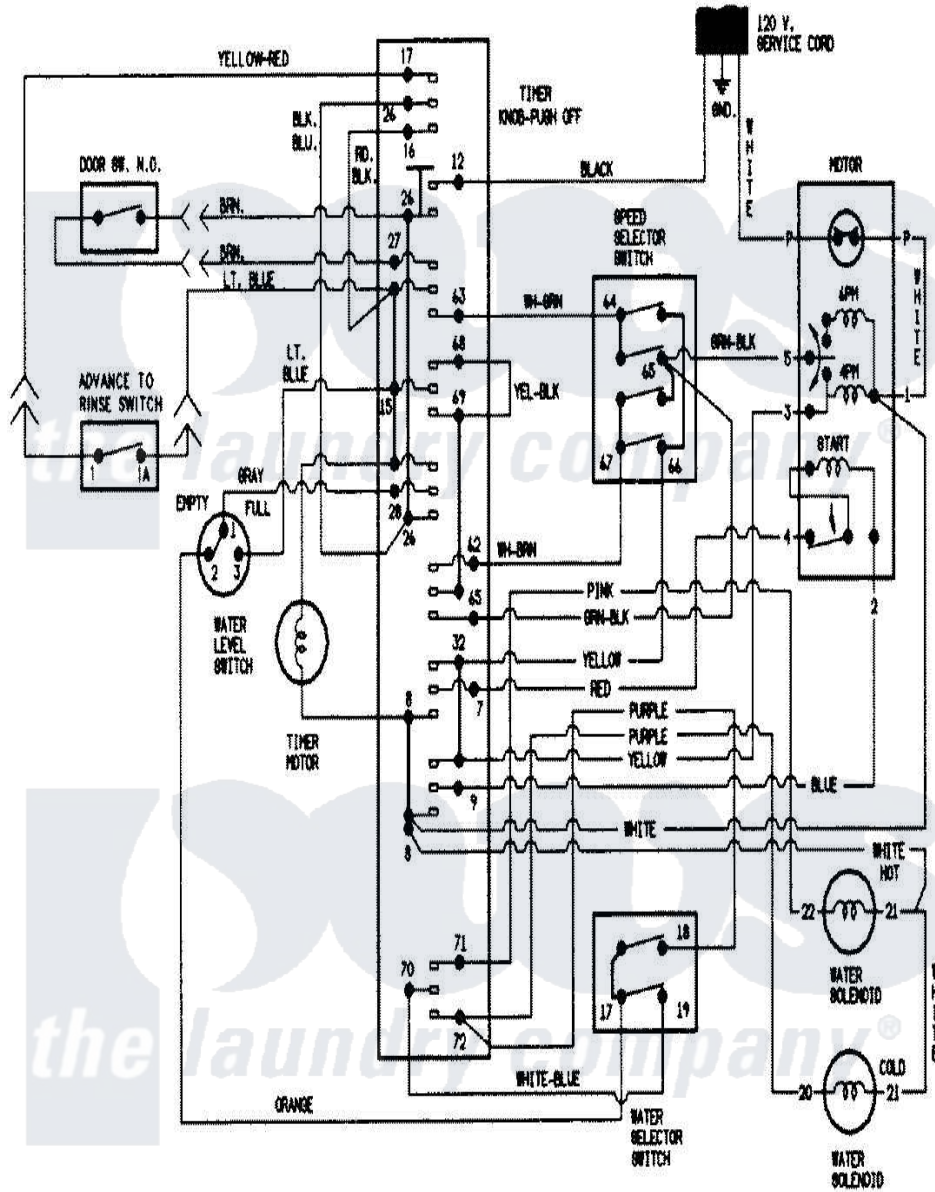

Maytag W236LKV 07 - WIRING INFORMATION

Maytag Residential Maytag W236LKV Washer Parts Parts Diagram 07 - WIRING INFORMATION
 Click on the part number to view part

| Item | Original Part Number | Replaced By | Status | Part Description |
|------|----------------------|-------------|---------------|--------------------|
| NI | 15001992 | | Not Available | WIRING INFORMATION |