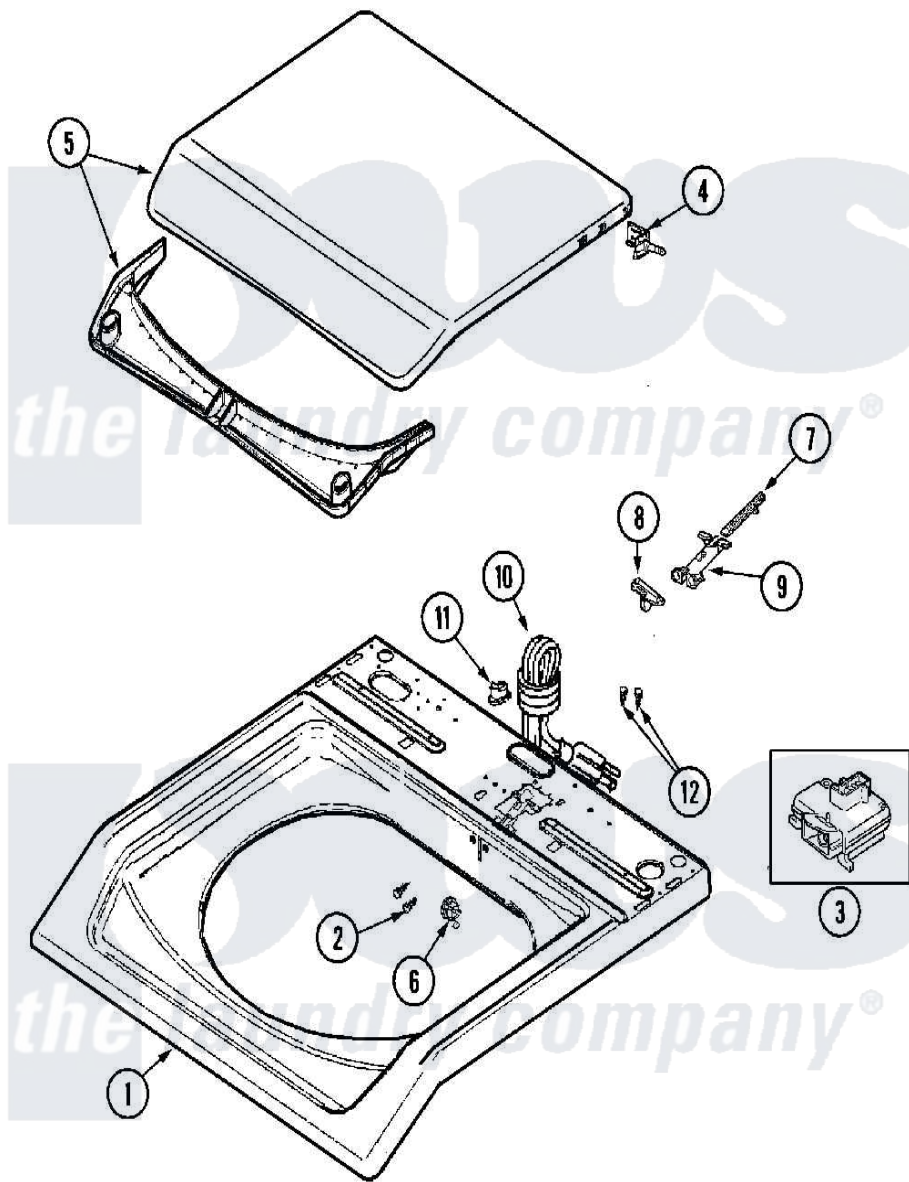

# Maytag XAV13PRBWW 02 - TOP

Maytag [Residential Maytag XAV13PRBWW Washer Parts](#) Parts Diagram 02 - TOP  
 Click on the part number to view part

| Item | Original Part Number     | Replaced By              | Status        | Part Description                            |
|------|--------------------------|--------------------------|---------------|---|
| 001  | <a href="#">22002739</a> |                          |               | Cover, Top                                  |
| 002  | <a href="#">2016090</a>  |                          |               | Screw, Lid Switch To Bracket                |
| 003  | 22001967                 | <a href="#">12001908</a> |               | Switch-Lid                                  |
| 004  | <a href="#">22002751</a> |                          |               | Hinge Pin                                   |
| 005  | <a href="#">22002766</a> |                          |               | Condensate Seal                             |
| "    | 22002872                 |                          | Not Available | LID, WASHER (WHT-W/MEDALLION)               |
| 006  | <a href="#">22002753</a> |                          |               | Bushing, Hinge                              |
| 007  | <a href="#">22002754</a> |                          |               | Plunger                                     |
| 008  | 22002755                 | <a href="#">22003941</a> |               | Lid Cam                                     |
| 009  | <a href="#">22002757</a> |                          |               | Guide Tube                                  |
| 010  | 208194                   | <a href="#">22003062</a> |               | Cord, Power                                 |
| 011  | 33002053                 | <a href="#">211881</a>   |               | Grommet, Cord Part Not Used-Gas Models Only |
| 012  | Y705026                  | <a href="#">3370225</a>  |               | Screw                                       |