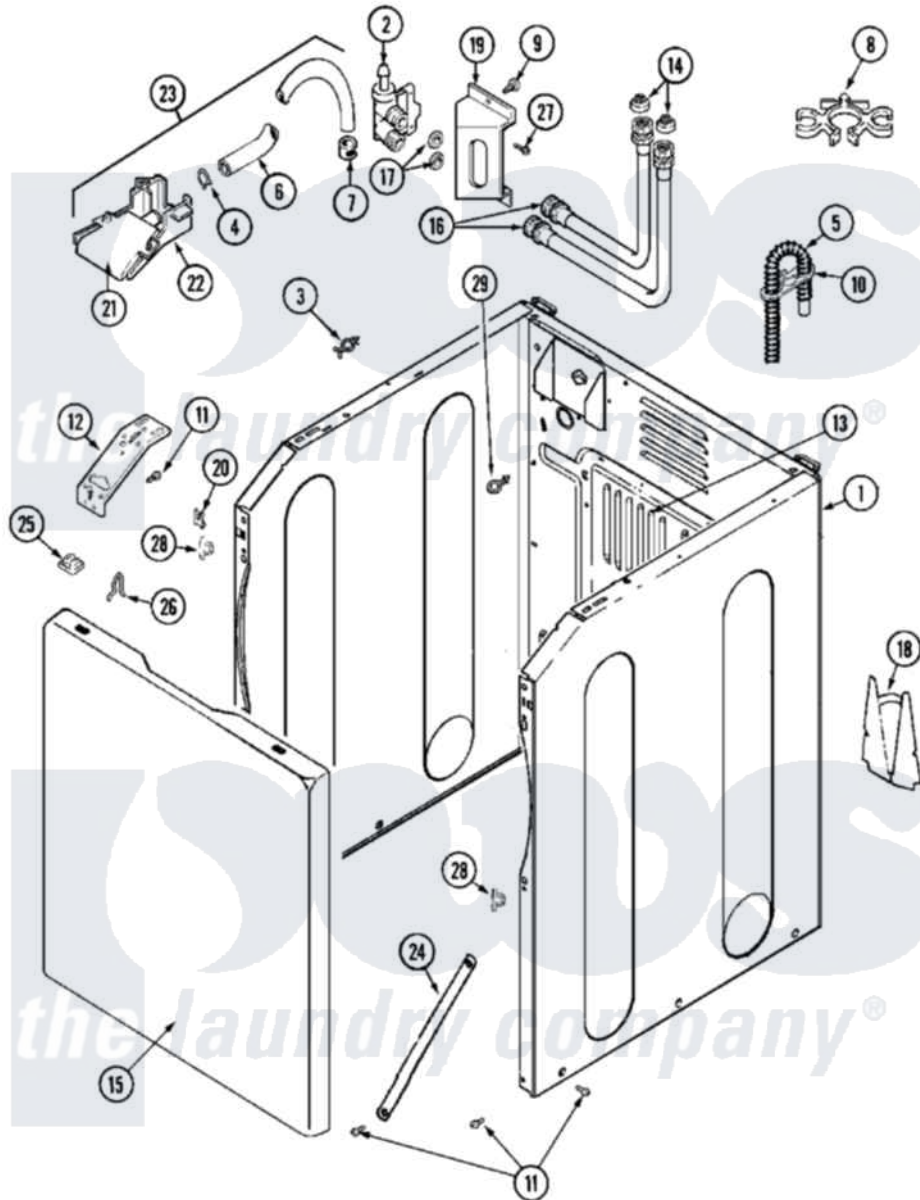

Maytag XAV13PRBWW 03 - CABINET

Maytag [Residential Maytag XAV13PRBWW Washer Parts](#) Parts Diagram 03 - CABINET
 Click on the part number to view part

Item	Original Part Number	Replaced By	Status	Part Description
001	NLA		Not Available	CABINET ASSY. (WHT)
002	22002707			Valve, Water
003	315471	22003298		Retainer, Wire
004	22002838	285655		Clamp, Hose
005	12001586	76660		Break-Sphn
"	22002700	22003410		Hose, Drain
"	25-7080	285655		Clamp, Hose
006	22002761			Hose, Injector
007	216169	596669		Clamp, Manifold
008	22002765			Clip, Hose
009	33002190			SCrew, C BraCe, BraCket, Cabinet
010	22002701	22003814		Retainer, Drain Hose
011	22001995			Screw Note: Screw, Tumbler Front And Shroud
012	22002839			Brace, Cabinet
"	22002840			Brace, Cabinet

013	22002092		Panel, Access
014	200961	12001413	Strainer And Washer Kit
015	22002663		Not Available
			PANEL, FRONT (BISQ)
016	22002763	12001900	Kit-Inlet Hose Assembly
"	22002764	12001901	Kit-Inlet Hose Assembly
017	Y013783		Washer, Inlet Hose
018	22002704		Cover, Drain Hose
019	22002762		Bracket, Water Valve
020	22002748	204439	Screw And Fstner Assembly
021	22002759		Flume, Water Injector
022	22002760	22002722	Injector Flume Assembly
023	22002722		Injector Flume Assembly
024	22002767		Brace, Cross
025	22002013		Stop, Shipping
026	25-7220		Clip, Cabinet Top
027	22002362	9740848	Screw, Mixing Valve Mounting
028	22002229	22002960	Strainer, Washer Inlet
"	33002388		Washer
"	NLA		Not Available
			SCREW (HDWR.PKG.)
"	Y013783		Washer, Inlet Hose
"	Y22002702	W10339879	Tie, Cable
"	Y352890		Not Available
			CABLE TIE (HDWR.PKG.)
029	22003086		Clip, Air Dome Hose