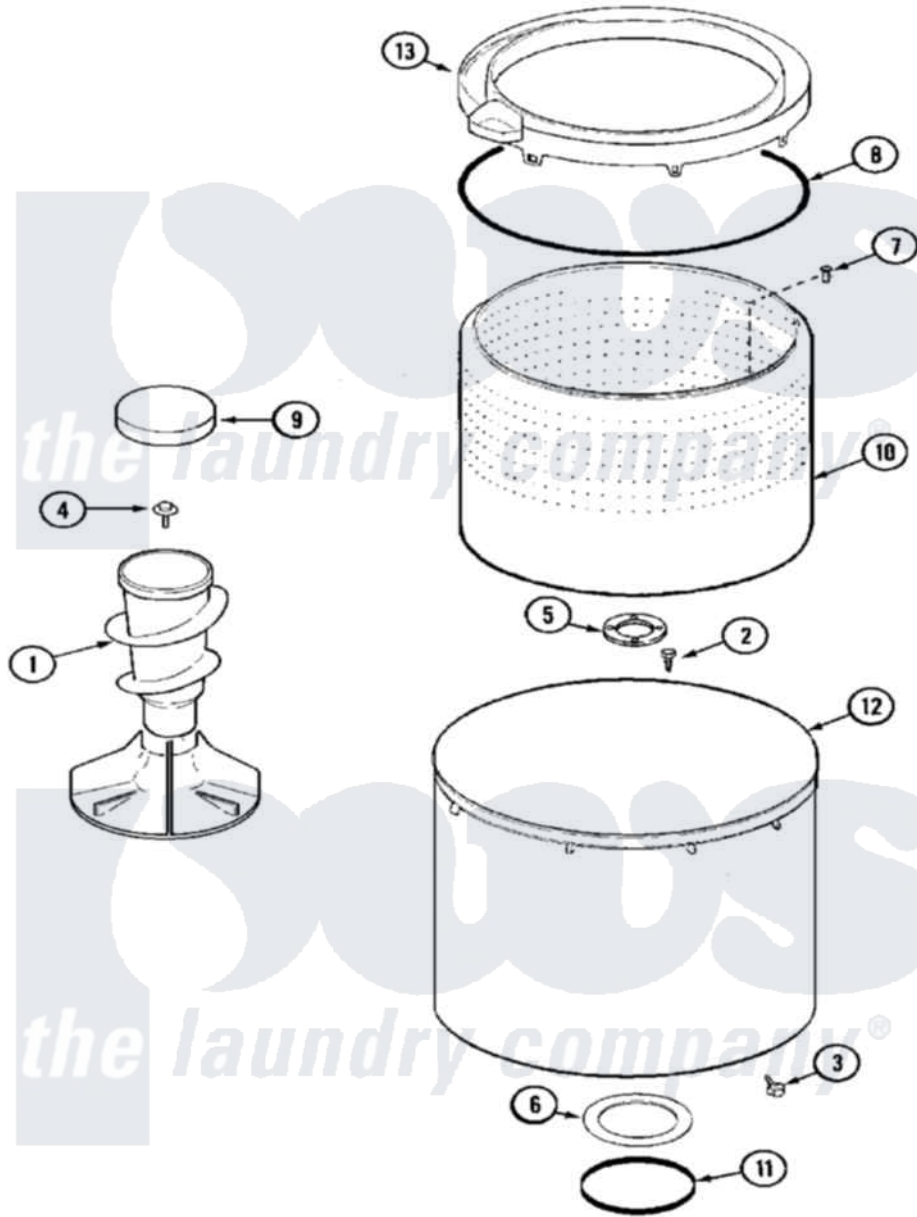

Maytag XAV13PRBWW 04 - TUB

Maytag [Residential Maytag XAV13PRBWW Washer Parts](#) Parts Diagram 04 - TUB
 Click on the part number to view part

Item	Original Part Number	Replaced By	Status	Part Description
001	22002735	22004042		Agitator/Auger Assembly
002	21001510	22002947		Bolt, Tub
003	25-7953	22002933		Screw
004	25-7948	W10309247		Screw
005	35-3685			Gasket, Basket To Centerpost
006	35-3686			Gasket, Tub To Housing
007	25-7967	3400504		Screw
008	35-2328			Seal, Tub Top
009	21001528			CAP, AGITATOR
010	22002741			Spinner Assembly, Plastic
011	35-2978			Seal, Tub/Housing
012	22002742			Tub Assembly
013	22002736	22004385		Tub Cover