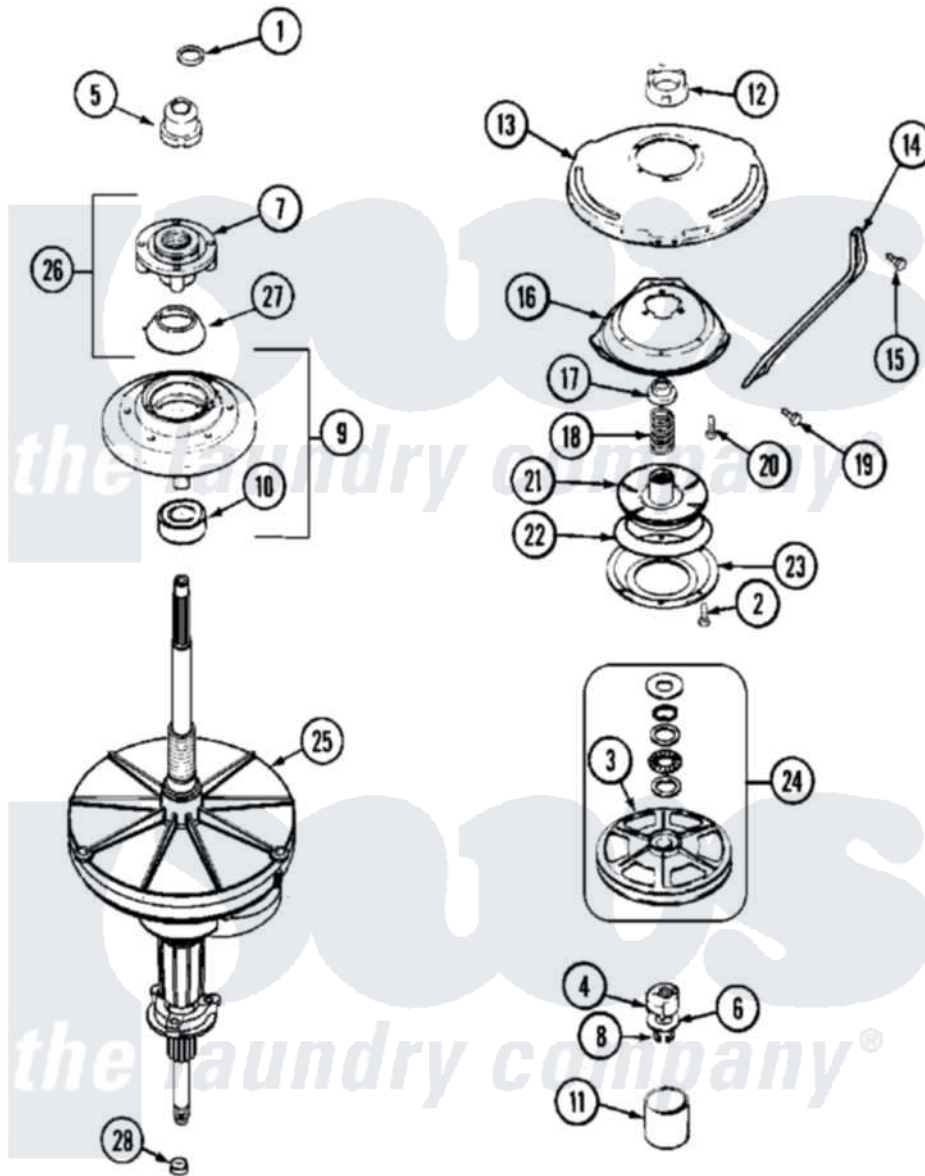

Maytag XAV13PRBWW 06 - TRANSMISSION

Maytag Residential Maytag XAV13PRBWW Washer Parts Parts Diagram 06 - TRANSMISSION
 Click on the part number to view part

Item	Original Part Number	Replaced By	Status	Part Description
001	25-7941			"O" Ring, Agr Drive Shaft
002	21001065			Screw, No.10-24 x .50 Hxnibhd
003	35-3829	12002213		Thrust Bearing Kit
004	LA-2007	12002213		Thrust Bearing Kit
005	21001533	35-5655-1		Seal
006	35-2082			Washer, 1.25ODX.530IDX.062
"	35-2132			Washer, 1.25ODX.530IDX.032
007	21001515	12001598		Tub Seal Assembly--W
008	25-7854			Ring, Retaining
009	21001508	12001561		Bearing And Seal Housing Assembly
010	35-2205			Bearing, Spin
011	35-2007			Cap, Dust
012	21001511	12001562		Bearing Assembly
"	35-2205			Bearing, Spin
013	21001518			Support, Tub
014	21001532			Brace, Tub

015	25-7895	21001858	Screw 5/16-18 x 1/2
016	21001163		Housing, Suspension
017	35-2017		Retainer, Brake Spring
018	31001285	21001910	Spring, Brake
019	25-7930	21001858	Screw 5/16-18 x 1/2
020	21001509		Screw, High Performance Plastic
021	35-2948	35-6714	Brake Roto
022	21001161	21002026	Snubber
023	35-2018	35-6918	Stator, Brake
024	12500036	12002213	Thrust Bearing Kit
025	21001536	35-6615	Ht TranS S
026	12001598		Tub Seal Assembly--W