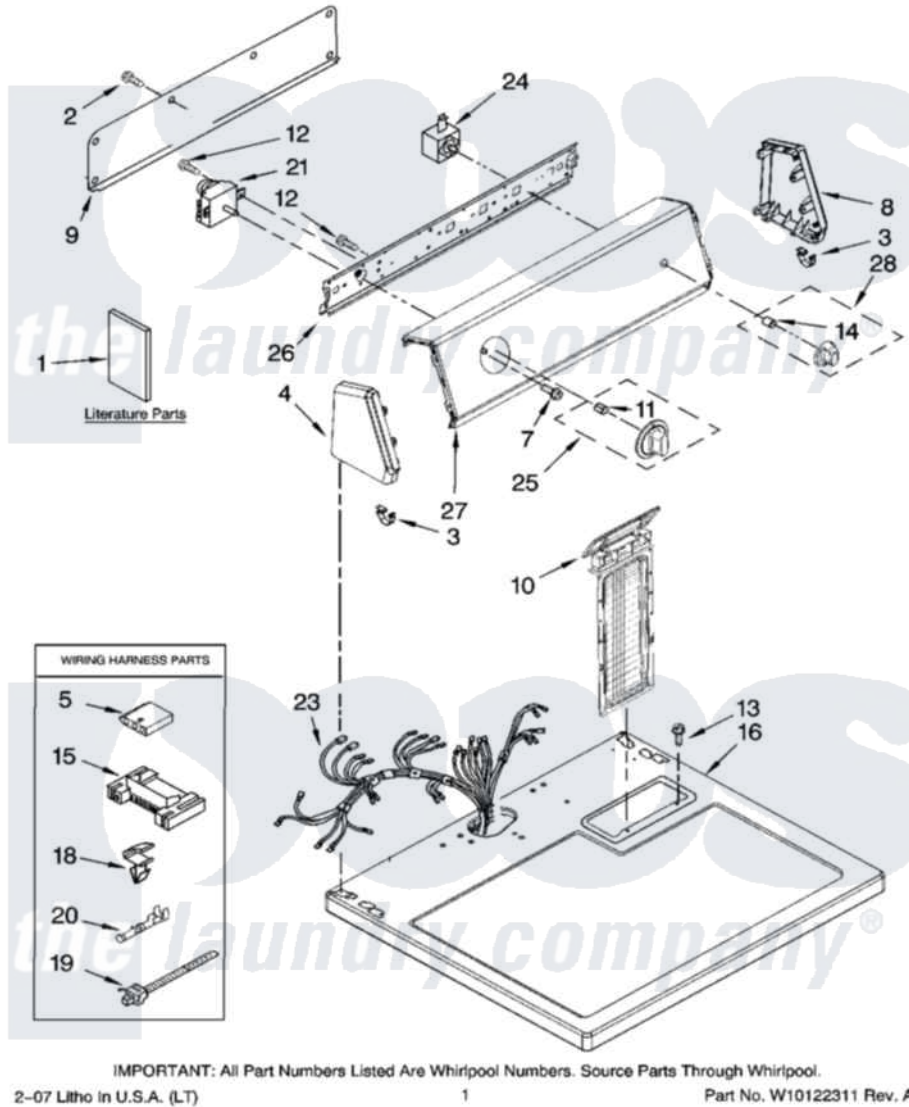

Maytag YAED4370TQ0 01 - TOP AND CONSOLE PARTS

Admiral TOP AND CONSOLE PARTS

For Model: YAED4370TQ0
(White)

29" ELECTRIC DRYER

IMPORTANT: All Part Numbers Listed Are Whirlpool Numbers. Source Parts Through Whirlpool.

2-07 Litho in U.S.A. (LT)

1

Part No. W10122311 Rev. A

Maytag Residential Maytag YAED4370TQ0 Dryer Parts Parts Diagram 01 - TOP AND CONSOLE PARTS
Click on the part number to view part

Item	Original Part Number	Replaced By	Status	Part Description
1	W10088774		Not Available	Guide, Use & Care
"	W10088970		Not Available	Instructions, Installation
"	W10089174		Not Available	Sheet, Cycle Feature
"	8528188		Not Available	Wiring Diagram
2	693995			Screw, Hex Head
3	8312709			Clip-Console
4	8579674	8579686		Endcap
5	3936144			Do-It-Yourself Repair Manuals
7	8533951	3400859		Screw, Grounding
8	8579673	8579685		Endcap
9	8274261			Do-It-Yourself Repair Manuals
10	8558467			Screen, Lint
11	8536939			Clip, Knob
12	8533971	90767		Screw, 8A X 3/8 HeX Washer Head Tapping
13	688983	487240		Screw, For Mtg. Service Capacitor

14	8536939		Clip, Knob
15	3395683		Receptacle, Multi-Terminal
16	8559800	8563663	Top
18	3394427		Clip-Harness
19	3391249		Cable Tie, Push Mount
20	94614		Terminal
21	8299781		Timer, 60 Hz
23	8299870	Not Available	Harness, Wiring
24	3977456		Switch, Push-To-Start
25	W10110064		Timer Knob Assembly
26	8579678		Bracket, Control
27	W10086723		Panel, Control
28	W10110065		Knob, Push-To-Start