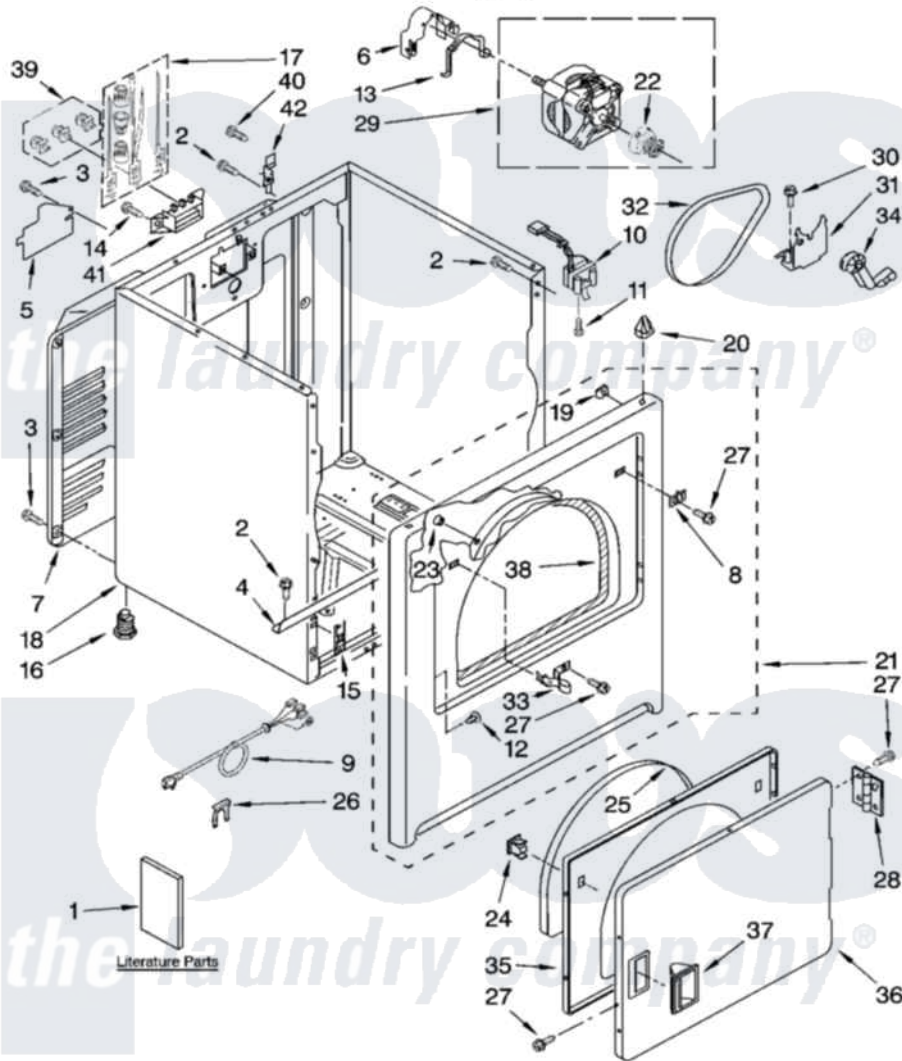

Maytag YAED4470TQ0 01 - CABINET PARTS

Admiral

CABINET PARTS

29" ELECTRIC DRYER

For Models: YAED4470TQ0
(White)

IMPORTANT: All Part Numbers Listed Are Whirlpool Numbers. Source Parts Through Whirlpool.

2-07 Litho in U.S.A. (kdr)

1

Part No. W10121748 Rev. A

Maytag [Residential Maytag YAED4470TQ0 Dryer Parts](#) Parts Diagram 01 - CABINET PARTS

[Click on the part number to view part](#)

Item	Original Part Number	Replaced By	Status	Part Description
1	W10088970		Not Available	Instructions, Installation
"	W10088774		Not Available	Guide, Use & Care
"	8528191		Not Available	Wiring Diagram
"	W10089174		Not Available	Sheet, Cycle Feature
2	343641	681414		Screw, 10AB X 1/2
3	693995			Screw, Hex Head
4	8541400			Bracket, Cabinet
5	3394202		Not Available	Cover, Terminal Block
6	3404162			Clamp, Motor
7	3396805	280043		Panel-Rear
8	3403630			Plug, Strike Hole
9	3394208			Cord, Power
10	3406107			Door Switch Assembly
11	697773	3395530		Screw
12	3404413			Plug, Hinge Hole
13	660658			Clamp, Motor Mounting 343481 685441

14	3393008	308685	Side Trim)
15	3394083		Clip, Front Panel
16	3392100	49621	Feet-Leveling
"	279810		Foot-Optional
17	279318		Terminal Tinned And Brass Panel
18	8530603	8533643	Cabinet
19	98234		Clip, U-Bend
20	690363	18776	Lock, Front Top
21	3403444	279852	Panel
22	8066184		Pulley, Motor
23	685203	279220	Clip
24	3389441		Door Catch Assembly
25	3405246		Seal, Door Push-To-Start
26	694415		Clip, Strain Relief
27	342055	488627	Screw
28	3405514	W10362431	Hinge And Pin Assembly
29	8066206	279827	Motor-Drive
30	3400500		Bolt, 3405245 5/16-18 X 3/4
31	348780		Base, Motor
32	8066065	341241	Belt
33	3403431		Strike, Panel
34	691366		Idler And Pulley Assembly
35	3402341		Door, Inner
36	3402335		Door, Front
37	3405184		Handle, Door
38	3406129		Seal And Bearing Assembly
39	279393		Terminal Block Screw Kit
40	697776	4331106	Screw, No.10-32 X 7/16
41	3397659		Block, Terminal
42	8066217		Hinge, Top