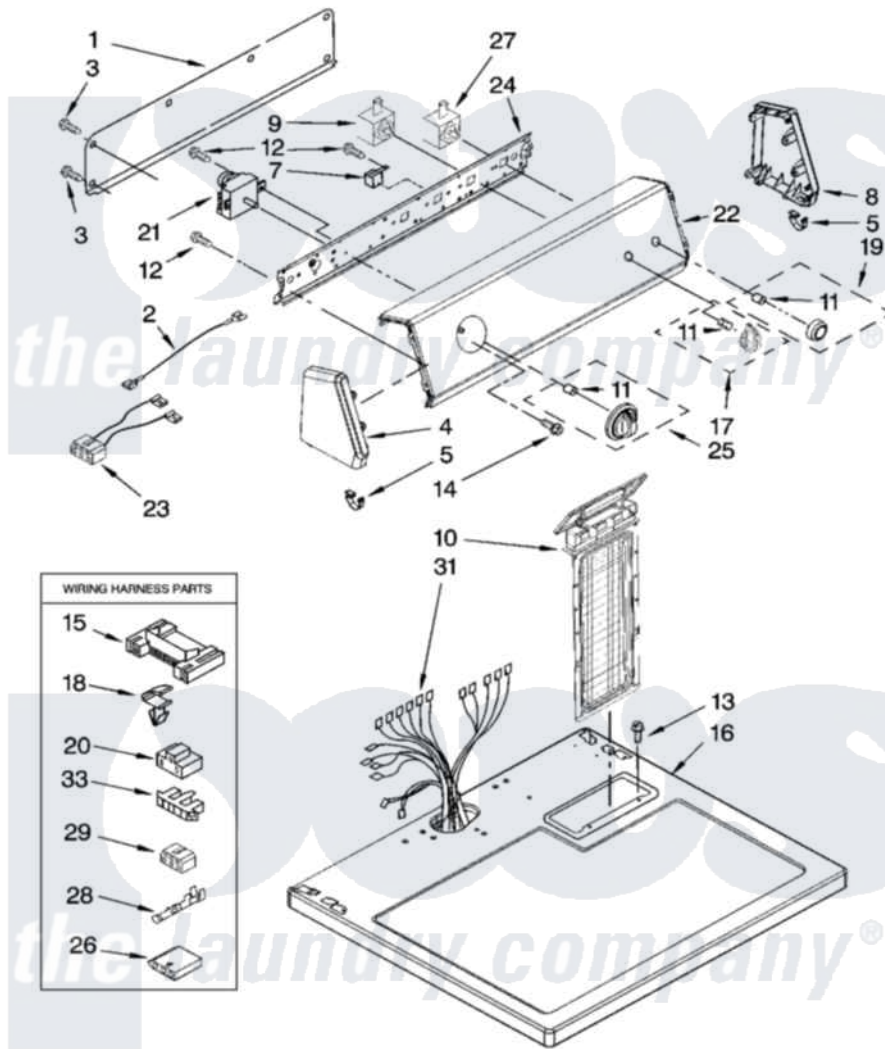

Maytag YAED4470TQ0 02 - TOP AND CONSOLE PARTS

TOP AND CONSOLE PARTS

For Models: YAED4470TQ0
(White)

IMPORTANT: All Part Numbers Listed Are Whirlpool Numbers. Source Parts Through Whirlpool.

W10121748

3

Maytag Residential Maytag YAED4470TQ0 Dryer Parts Parts Diagram 02 - TOP AND CONSOLE PARTS
Click on the part number to view part

Item	Original Part Number	Replaced By	Status	Part Description
1	8274261			Do-It-Yourself Repair Manuals
2	3401684			Jumper, Wire
3	693995			Screw, Hex Head
4	8579674	8579686		Endcap
5	8312709			Clip-Console
7	694419			Mini-Buzzer
8	8579673	8579685		Endcap
9	3399639			Switch, Rotary Temperature
10	8558463			HAndle And Lint Screen Assembly
11	8536939			Clip, Knob
12	8533971	90767		Screw, 8A X 3/8 HeX Washer Head Tapping
13	688983	487240		Screw, For Mtg. Service Capacitor
14	8533951	3400859		Screw, Grounding
15	3395683			Receptacle, Multi-Terminal

16	8559800	8563663	Top
17	W10110063		Knob, Control
18	3394427		Clip-Harness
19	W10110066		Knob, Push-To-Start
20	3401144		Connector
21	3979617		Timer, 60 Hz
22	W10086678		Panel, Control
23	8539893		Wire, Jumper
24	8579678		Bracket, Control
25	W10110064		Timer Knob Assembly
26	3936144		Do-It-Yourself Repair Manuals
27	3398095		Switch, Push-To-Start
28	94614		Terminal
29	3347243		Block, Disconnect
31	8299874	Not Available	Harness, Wiring
33	3397269		Connector, Timer