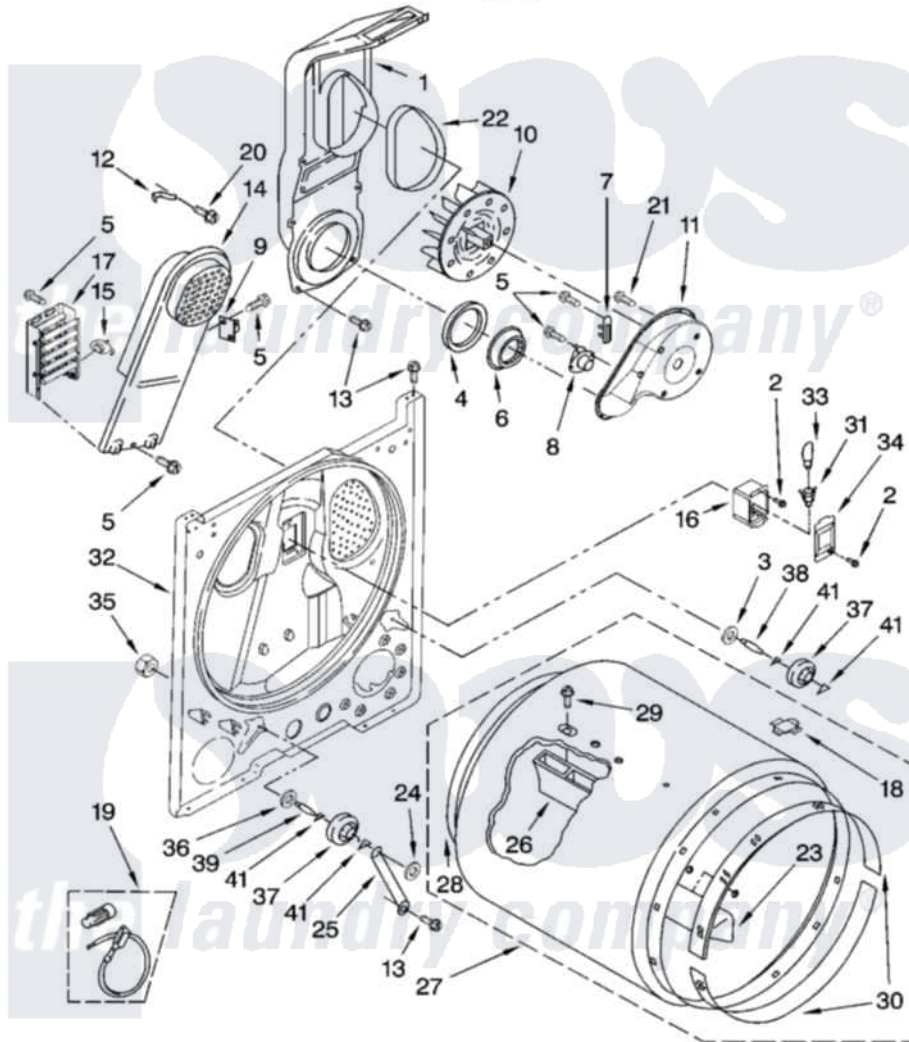

Maytag YAED4470TQ0 03 - BULKHEAD PARTS, OPTIONAL PARTS (NOT INCLUDED)

BULKHEAD PARTS

For Models: YAED4470TQ0
(White)

IMPORTANT: All Part Numbers Listed Are Whirlpool Numbers. Source Parts Through Whirlpool.

W10121748

5

Maytag [Residential Maytag YAED4470TQ0 Dryer Parts](#) Parts Diagram 03 - BULKHEAD PARTS, OPTIONAL PARTS (NOT INCLUDED)

[Click on the part number to view part](#)

Item	Original Part Number	Replaced By	Status	Part Description
1	348368			Lint Chute Assembly
2	487909	488729		Screw
3	3388703			Washer, Support
4	347139			Seal, Lint Chute
5	90767			Screw, 8A X 3/8 HeX Washer Head Tapping
6	696302			Shield, Exhaust
7	3392519			Thermal Limiter
8	3387134			Thermostat, Internal-Bias
9	3977393	279816		Cutoff-Tml
10	694089			Wheel, Blower
11	8577230			Housing, Blower
12	3398161			CLIP
13	343641	681414		Screw, 10AB X 1/2
14	8541818			Box, Heater

15	3977767		Thermostat, High Limit 250 F
16	3977373		Bracket, Drum Light
17	3403590	Not Available	Element, Heater
18	8066086		Plug, Drum Hole
19	279457		Wire Kit, Terminal
20	489463		Screw, 8-18 X 1/16
21	3390647	488729	Screw
22	339956		Seal, Air Duct To Bulkhead
23	3403636		Baffle, Drum
24	90296		Nut, Push On
25	3976434		Bracket, Support Shaft
26	692490		Baffle, Drum
27	695587		Drum Assembly
28	3406130	279857	Seal
29	W10109200		Screw, Baffle Mounting
30	692526	279441	BeaRng-Rng
31	3403634	W10136369	Socket, Drum Light Assembly
32	3403413		Bulkhead
33	3406124	22002263	Lamp
34	3402841	8532165	Lens, Drum Light
35	3359452		Nut, Lock
36	348197		Washer, Support
37	3397590	349241T	Support
38	3399507	W10359269	Shaft, Drum Roller Threads
39	3399506	W10359270	Shaft, Drum Roller Threads
41	690997		Washer, Thrust
		Not Available	
"	279948	4392065	Kit, Dryer Repair
"	3406839		Dry Rack Assembly
"	8522199		Accessory Parts
"	72017		Paint, Touch-Up
"	4392899		Paint, Touch-Up
"	350930		Paint, Pressurized Spray B
"	4392901		Paint, Pressurized Spray
"	350938		Paint, Pressurized Spray B
"	799344		Paint, Touch-Up)
"	4392900		Paint, Bulk)