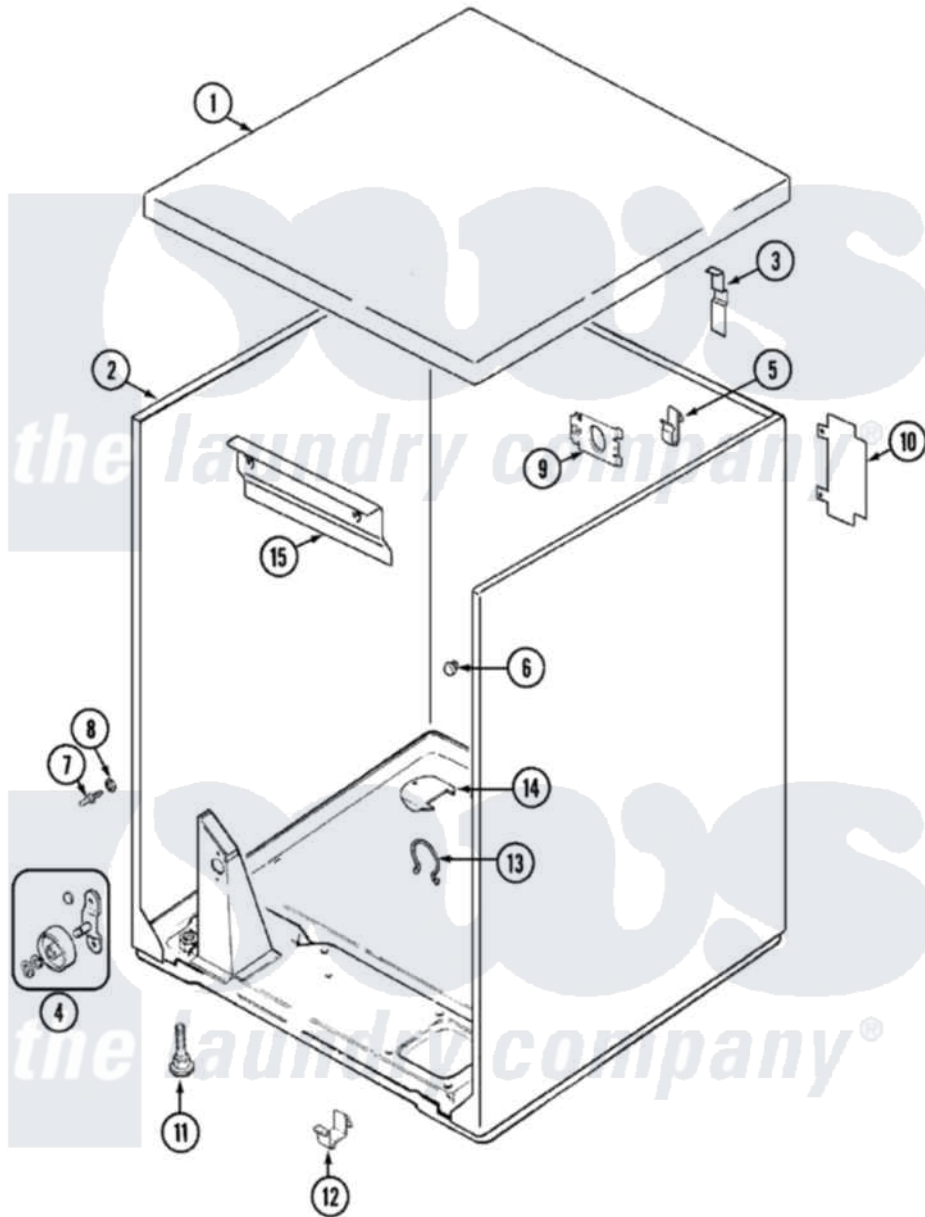

Maytag YE224LGV 01 - CABINET

Maytag [Residential Maytag YE224LGV Dryer Parts](#) Parts Diagram 01 - CABINET
 Click on the part number to view part

| Item | Original Part Number | Replaced By | Status | Part Description |
|------|-------------------------|--------------------------|---------------|---|
| 1 | 53-2435 | | Not Available | TOP, CABINET |
| 2 | 53-2559 | 31001714 | | Cabinet And Base Assembly |
| 3 | 63-5712 | | | Hinge, Cabinet Top |
| " | 33-0930 | | | Pad, Top Hinge |
| " | 25-3092 | 90767 | | Screw, 8A X 3/8 HeX Washer Head Tapping |
| 4 | LA-1007 | 12002126 | | Reinforcement Brace/Glide Kit |
| " | LA-1008 | | | Rr Roller Kit |
| 5 | 25-3034 | | | Clip, Wiring |
| 6 | 33-2653 | | | Bumper, Cabinet |
| 7 | 53-0643 | | | Pin, Locator |
| 8 | 25-0224 | 3400029 | | Nut, Adapter Plate |
| " | 53-0200 | | | Sleeve, Locator Pin |
| 9 | 25-7828 | 489483 | | Screw 10-32 X 1/2 |
| " | 53-0135 | | Not Available | SUPPORT, POWER CORD |
| 10 | 25-7857 | 90767 | | Screw, 8A X 3/8 HeX Washer Head Tapping |

| | | | |
|----|-------------------------|------------------------|-------------------|
| " | 53-0284 | | Cover, Terminal |
| 11 | 63-5519 | Not Available | LEG, LEVELING |
| 12 | 53-0120 | | Clip, Front Panel |
| 13 | 25-7027 | 16515 | Clip |
| 14 | 25-7733 | 681414 | Screw, 10AB X 1/2 |
| " | 53-1921 | | Shield, Wiring |
| 15 | 25-3457 | | Screw, Sems |
| " | 53-0133 | | Shield, Heat |