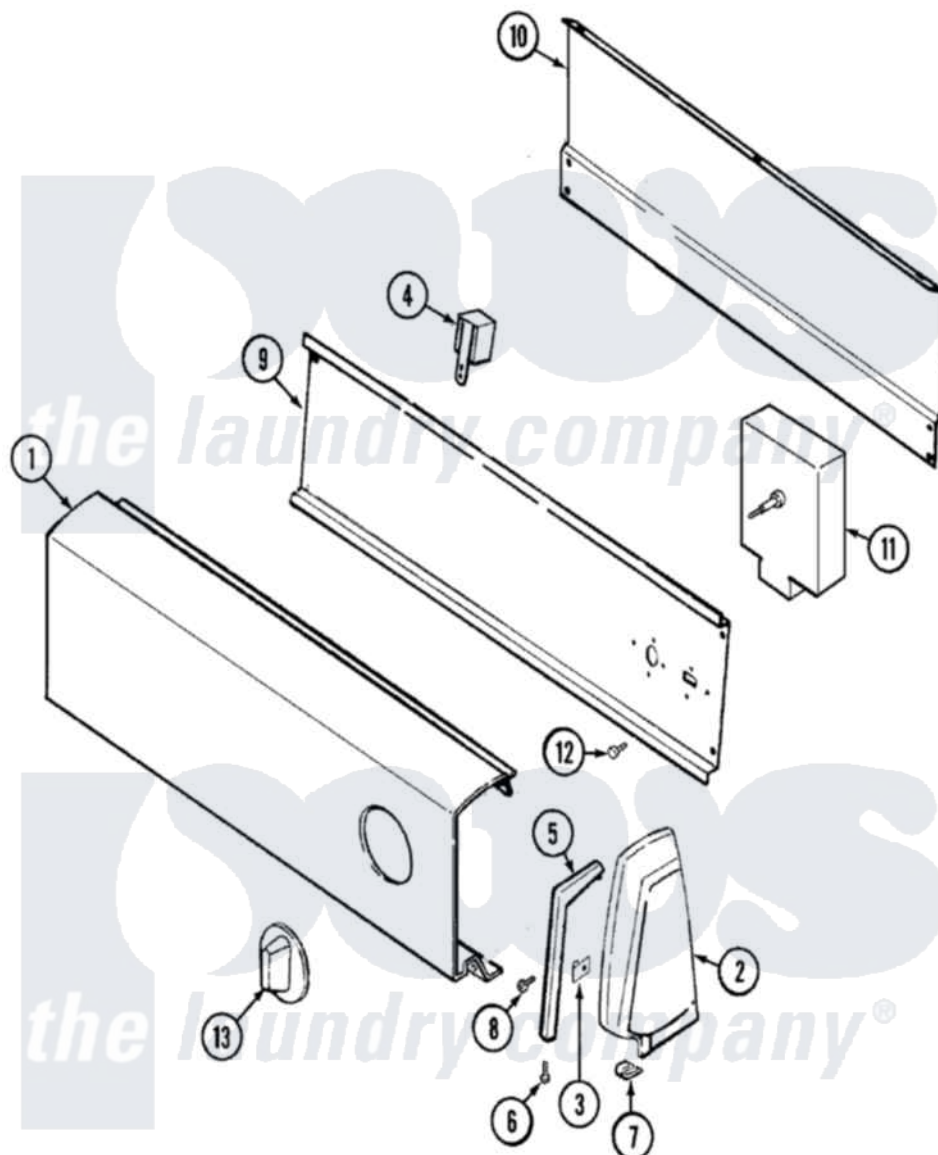

Maytag YE224LGV 02 - CONTROL PANEL

Maytag [Residential Maytag YE224LGV Dryer Parts](#) Parts Diagram 02 - CONTROL PANEL

[Click on the part number to view part](#)

Item	Original Part Number	Replaced By	Status	Part Description
1	31001329		Not Available	PANEL, CONTROL (WHT)
2	35-2669		Not Available	CAP, END (LT)(WHT)
"	35-2668	21001453		Cap- End
"	25-3092	90767		Screw, 8A X 3/8 HeX Washer Head Tapping
3	25-7702			Speedclip, End Cap To Control Panel
5	31001054		Not Available	TRIM, ENDCAP (RT WHT)
"	31001055		Not Available	TRIM, ENDCAP (LT WHT)
6	25-7760			Screw
7	25-7851			Speedclip, End Cap To Top
8	25-7649	910187		Screw
9	31001128		Not Available	SHIELD, CONTROL
"	31001193			Pad, Shield
10	35-2688	21001460		Shield, Rear
11	31001069	31001514		Resistor Assembly
"	31001330			Timer

12	31001119	W10116760	Screw
13	53-2502		Knob And Skirt Assembly
14	16000329	Not Available	GUIDE, QUICK REF. - MAGIC CHEF
15	31001313	Not Available	INSTRUCTION, INSTALLATION
16	31001321	Not Available	MANUAL, USE & CARE (EXPORT)