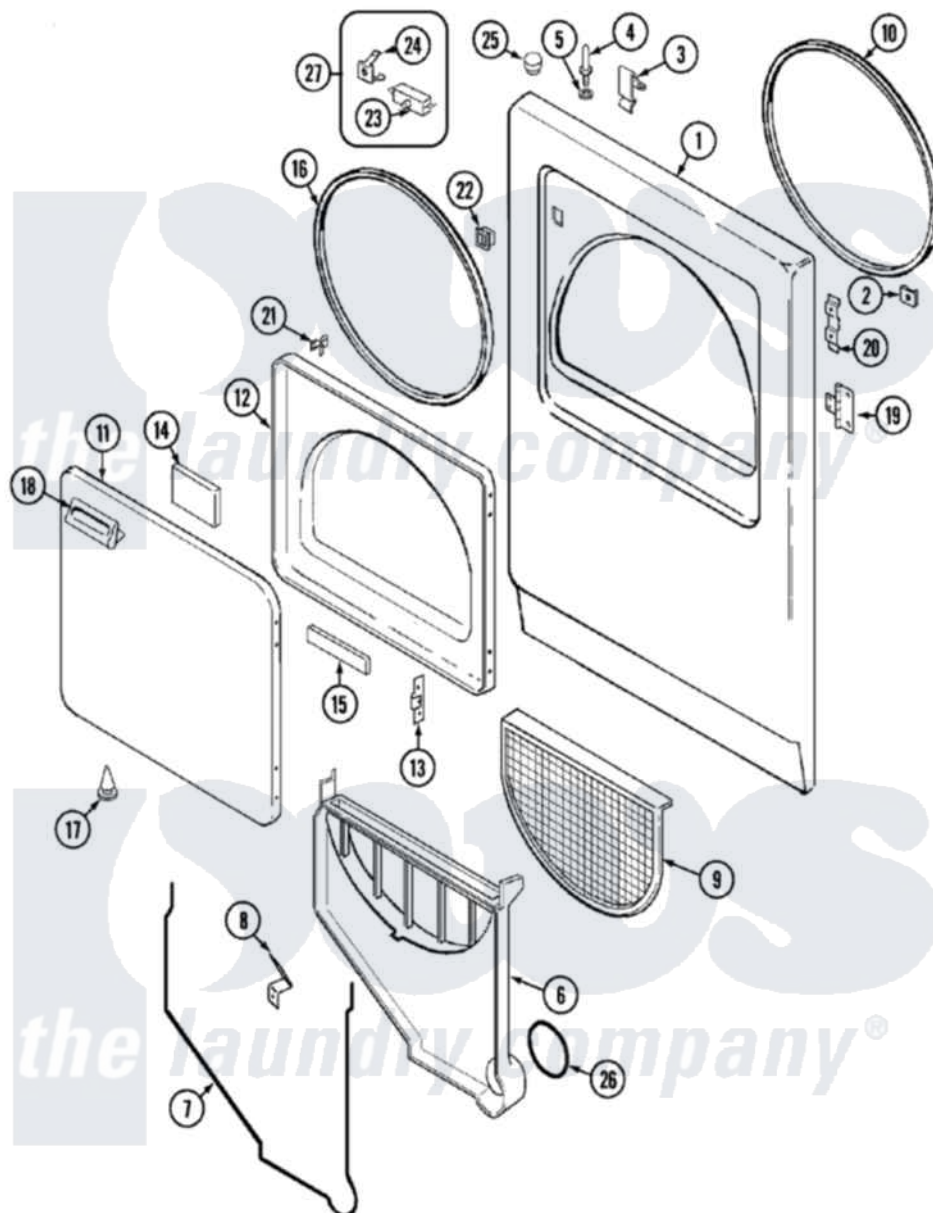

Maytag YE224LGV 03 - DOOR

Maytag Residential Maytag YE224LGV Dryer Parts Parts Diagram 03 - DOOR
 Click on the part number to view part

Item	Original Part Number	Replaced By	Status	Part Description
1	53-0726	31001771		Panel, Front
2	25-7820	489478		Screw, 8 X 1/2
"	25-7817		Not Available	CLIP, U-TYPE
3	25-7220			Clip, Cabinet Top
4	53-0643			Pin, Locator
5	25-0224	3400029		Nut, Adapter Plate
"	53-0200			Sleeve, Locator Pin
6	25-7810	415013-35		Screw
"	53-1299	12001324		Duct Kit, Collector
7	53-0204			Seal
8	53-0123			Clip
9	53-0918			Filter, Lint
10	53-0281	31001747		Seal Assembly
11	53-0154			Panel, Outer Door
"	25-7770	3196169		Screw, Element
12	53-0912		Not Available	PANEL, INNER DOOR (WHT)

13	53-0119		Clip, Hinge
14	53-1490		Door Pad
15	53-1491		Door Pad
16	53-0648	31001529	Seal, Door
17	25-7889		Plug Button
18	53-0927		Handle, Door
"	25-7810	415013-35	Screw
19	53-1492		Hinge, Dryer Door
"	25-7809		Screw, No.6-20 1/2 Flthd Torx
20	53-0121	Not Available	TWIN NUT
21	LA-1003		Door Catch Kit
"	53-2364	LA-1003	Door Catch Kit
22	53-0187	LA-1003	Door Catch Kit
23	53-0148		Switch, Door
24	63-5990	31001319	Clip, Switch
25	33-2653		Bumper, Cabinet
26	53-0203	12001324	Duct Kit, Collector
27	LA-1005		Switch Kit