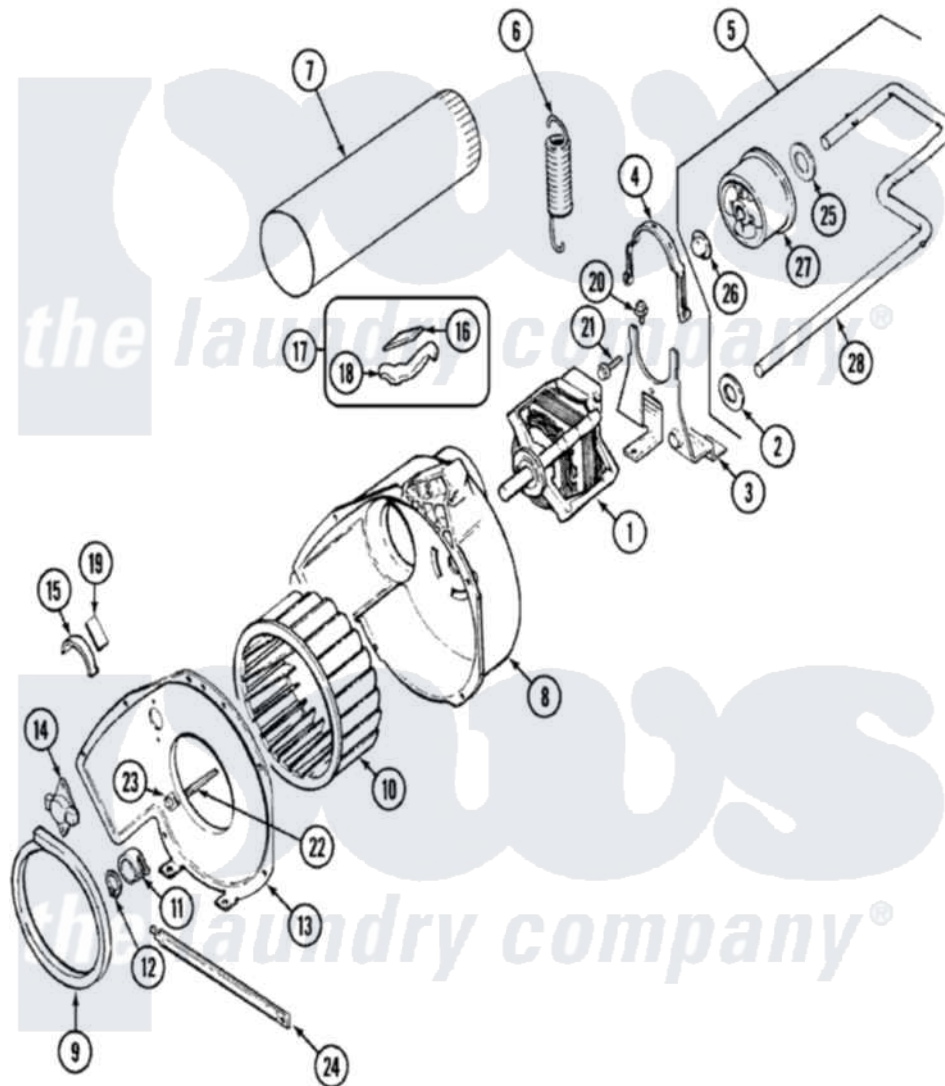

Maytag YE224LGV 05 - MOTOR DRIVE

Maytag [Residential Maytag YE224LGV Dryer Parts](#) Parts Diagram 05 - MOTOR DRIVE
 Click on the part number to view part

Item	Original Part Number	Replaced By	Status	Part Description
1	31001017			Motor
2	25-7815			Washer
3	25-7732	681414		Screw, 10AB X 1/2
"	53-1932	31001570		Bracket, Motor
4	53-0214	660658		Clamp, Motor Mounting 343481 685441
5	53-2287			Idler Assembly
6	53-2209	31001465		Spring, Idler
7	25-2134	W10116760		Screw
"	53-0134			Duct, Exhaust
8	53-1801			Housing, Blower
9	53-0203	12001324		Duct Kit, Collector
10	31001043			Wheel, Blower
11	25-7823	312967		Clamp, Blower Housing
12	25-7855			Ring, Retaining
13	53-1934			Cover, Blower Housing
"	25-7435	33002917		Screw, No.10-16

14	25-2134	W10116760	Screw
"	53-1107		Thermostat, Control
15	53-2273	31001470	Glide, Tumbler
16	53-0724	31001356	Pad, Glide
17	LA-1006		Glide Kit, Tumbler
18	53-2272	31001469	Glide, Tumbler
19	53-1684	31001356	Pad, Glide
20	25-7963	31001571	Screw, 10-24 x 0700 Hxwshrd Ty
21	25-7674		Screw
22	53-1026		Guide, Vane Inlet
23	25-3457		Screw, Sems
24	53-1625		Brace, Tumbler Support
25	25-7815		Washer
30	25-7957		Pushnut
31	53-1628	31001344	Pulley, Idler
32	53-2250	53-2287	Idler Assembly