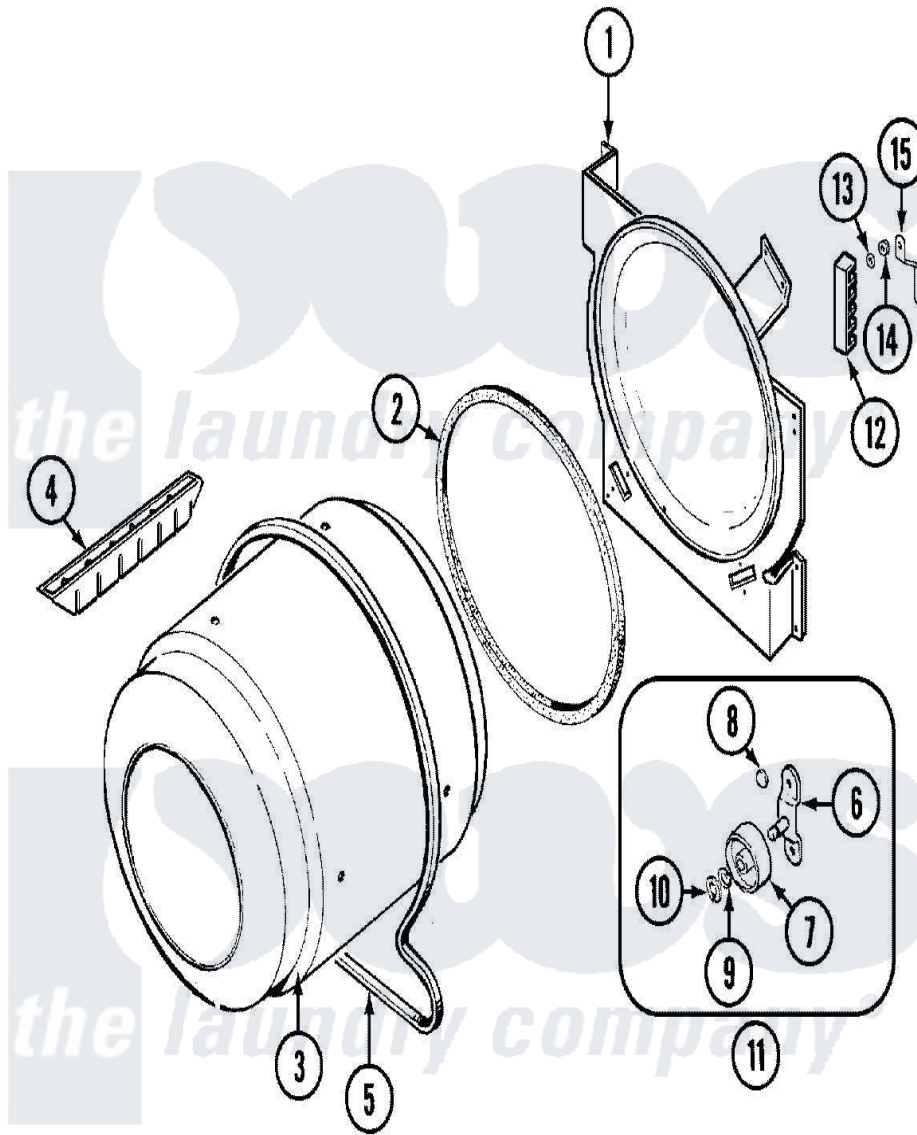

Maytag YE224LGV 06 - TUMBLER

Maytag Residential Maytag YE224LGV Dryer Parts Parts Diagram 06 - TUMBLER
 Click on the part number to view part

Item	Original Part Number	Replaced By	Status	Part Description
1	25-7733	681414		Screw, 10AB X 1/2
"	LA-1054			Dryer Bulkhead Kit
2	53-0282	31001637		Seal Assembly, Cylinder Front
3	53-1250			Cylinder
4	25-7759	3196164		Screw
"	Y02100002		Not Available	BAFFLE (WHT)
5	31531589	341241		Belt
6	25-7101	3351614		Screw, Gearcase Cover Mounting
"	53-0197			Support Assembly-Cylinder Rear
7	31001096			Roller
8	25-7813			Spacer
9	25-7814			Washer
10	25-7854			Ring, Retaining
11	LA-1008			Rr Roller Kit
12	53-0166	53-1518		Block, Terminal

"	25-7952	3400074	Screw
13	25-3122		Washer, Flat
14	25-7808	21001837	Nut, Lock W/Nylon Insert
"	25-0027	112432	Nut
15	53-0965		Not Available STRAP, GROUND