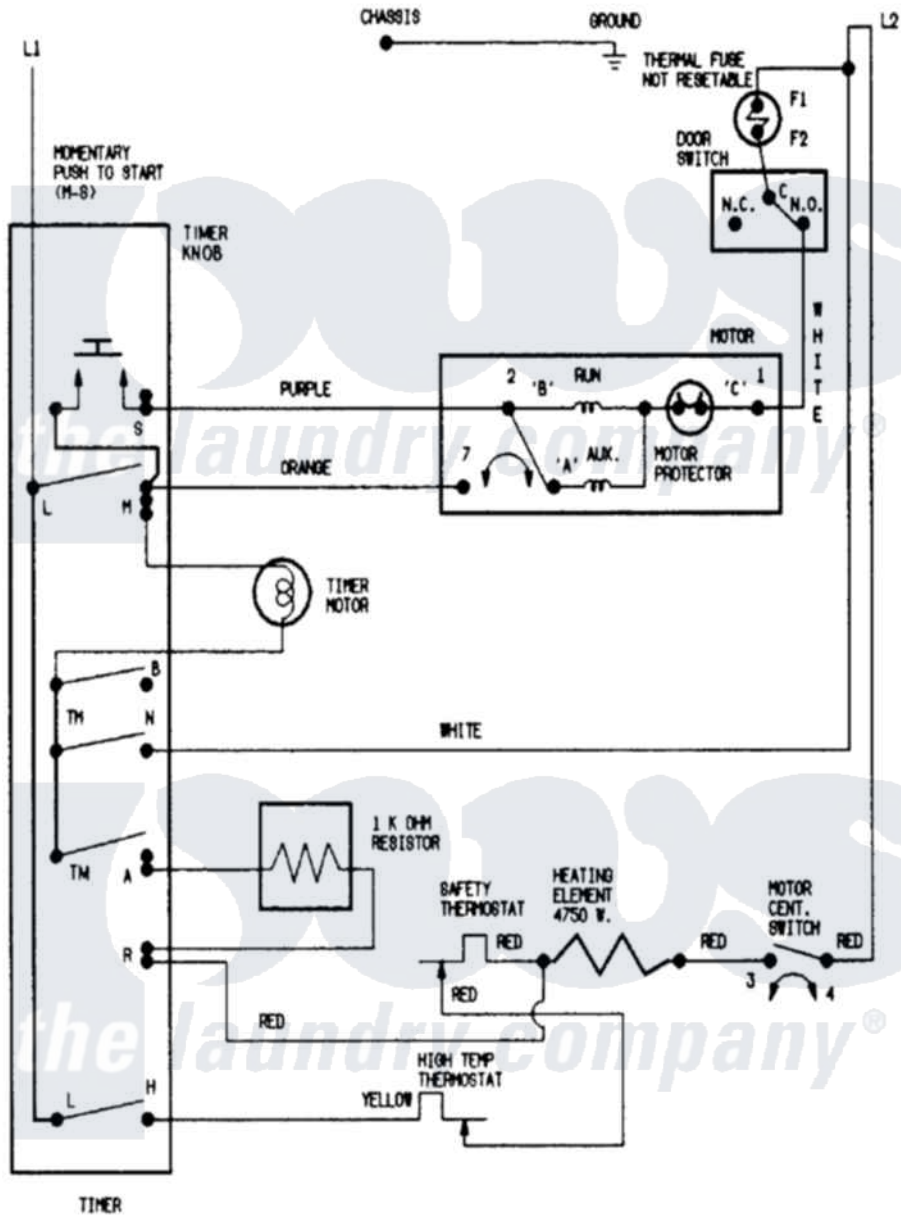

Maytag YE224LGV 07 - WIRING INFORMATION

Maytag Residential Maytag YE224LGV Dryer Parts Parts Diagram 07 - WIRING INFORMATION
 Click on the part number to view part

Item	Original Part Number	Replaced By	Status	Part Description
NI	15002037		Not Available	WIRING INFORMATION