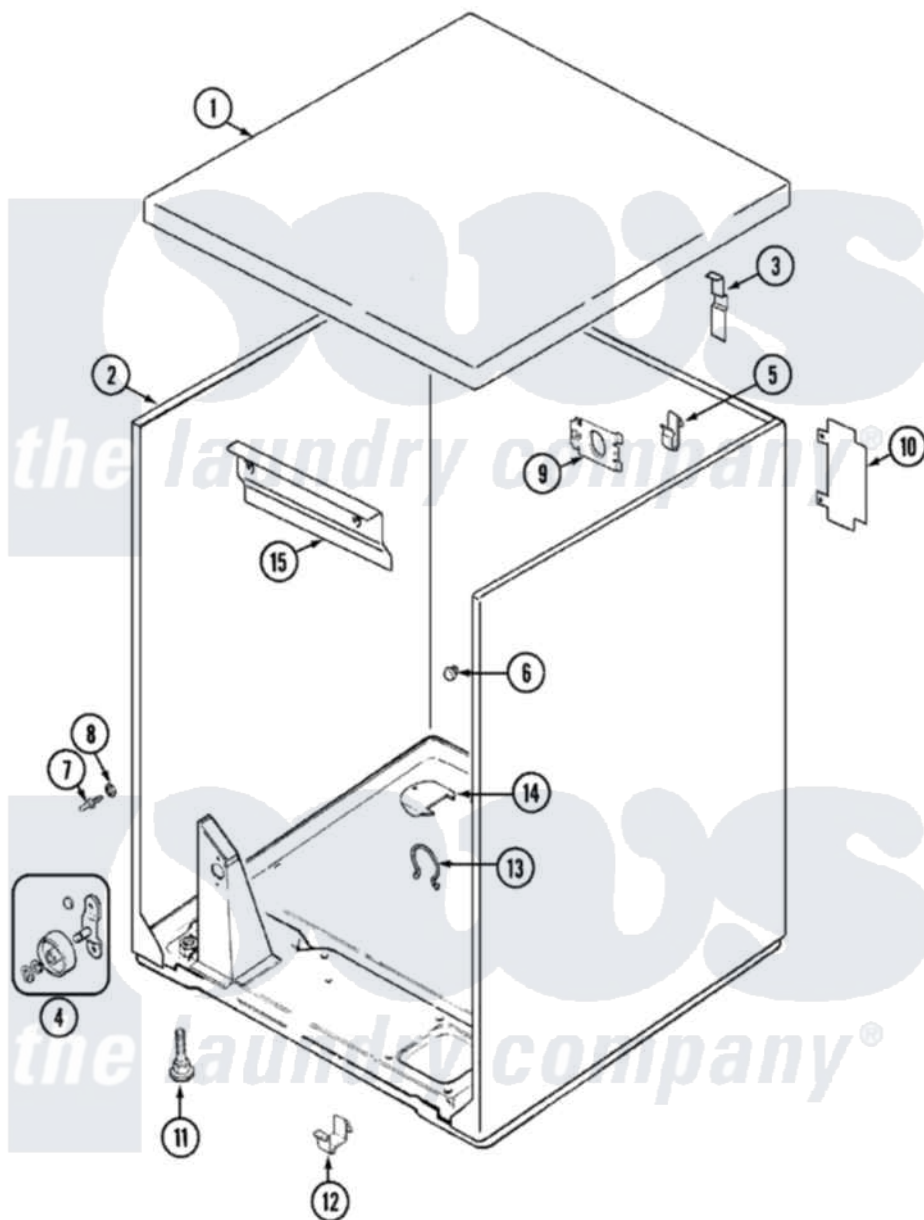

Maytag YE224LKM 01 - CABINET

Maytag [Residential Maytag YE224LKM Dryer Parts](#) Parts Diagram 01 - CABINET
 Click on the part number to view part

Item	Original Part Number	Replaced By	Status	Part Description
1	53-2435-24			Top, Cabinet
2	53-2559-24	31001715		Cabinet And Base Assembly
3	63-5712			Hinge, Cabinet Top
"	33-0930			Pad, Top Hinge
"	25-3092	90767		Screw, 8A X 3/8 HeX Washer Head Tapping
4	LA-1007	12002126		Reinforcement Brace/Glide Kit
"	LA-1008			Rr Roller Kit
5	25-3034			Clip, Wiring
6	33-2653			Bumper, Cabinet
7	53-0643			Pin, Locator
8	25-0224	3400029		Nut, Adapter Plate
"	53-0200			Sleeve, Locator Pin
9	25-7828	489483		Screw 10-32 X 1/2
"	53-0135		Not Available	SUPPORT, POWER CORD
10	25-7857	90767		Screw, 8A X 3/8 HeX Washer Head Tapping

"	53-0284		Cover, Terminal
11	63-5519	Not Available	LEG, LEVELING
12	53-0120		Clip, Front Panel
13	25-7027	16515	Clip
14	25-7733	681414	Screw, 10AB X 1/2
"	53-1921		Shield, Wiring
15	25-3457		Screw, Sems
"	53-0133		Shield, Heat