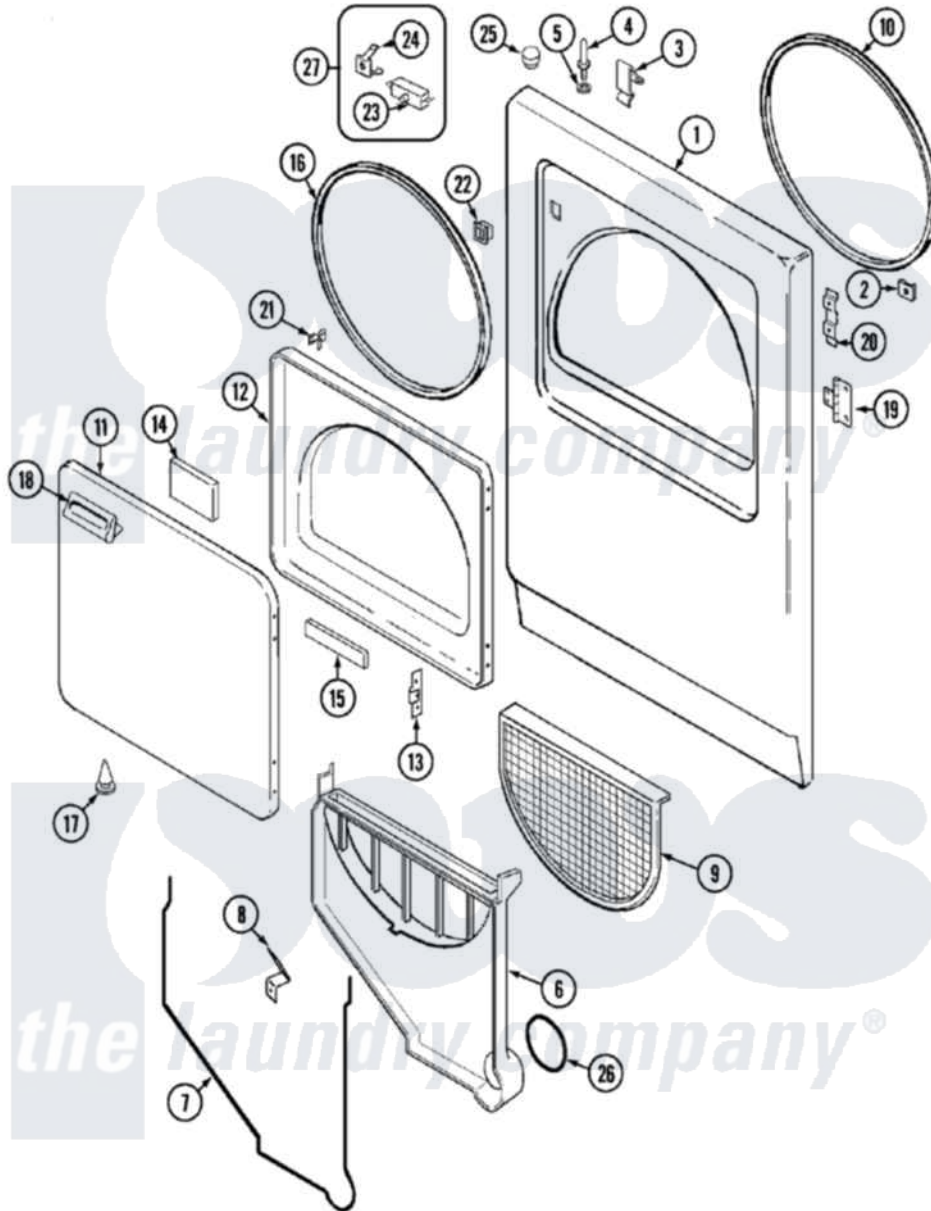

Maytag YE224LKM 02 - DOOR

Maytag Residential Maytag YE224LKM Dryer Parts Parts Diagram 02 - DOOR
 Click on the part number to view part

Item	Original Part Number	Replaced By	Status	Part Description
1	53-0726-24		Not Available	PANEL, FRONT (ALM)-ELECTRIC
2	25-7817		Not Available	CLIP, U-TYPE
"	25-7820	489478		Screw, 8 X 1/2
3	25-7220			Clip, Cabinet Top
4	53-0643			Pin, Locator
5	53-0200			Sleeve, Locator Pin
"	25-0224	3400029		Nut, Adapter Plate
6	25-7810	415013-35		Screw
"	53-1299	12001324		Duct Kit, Collector
7	53-0204			Seal
8	53-0123			Clip
9	53-0918			Filter, Lint
10	53-0281	31001747		Seal Assembly
11	25-7770	3196169		Screw, Element
"	53-0154-24			Panel, Outer Door
12	53-0912-24		Not Available	PANEL, INNER DOOR (ALM)

13	53-0119		Clip, Hinge
14	53-1490		Door Pad
15	53-1491		Door Pad
16	53-0648	31001529	Seal, Door
17	25-7889		Plug Button
18	25-7810	415013-35	Screw
"	31001115	31001482	Handle, Door
19	53-1492		Hinge, Dryer Door
"	25-7809		Screw, No.6-20 1/2 Flthd Torx
20	53-0121	Not Available	TWIN NUT
21	53-2364	LA-1003	Door Catch Kit
"	LA-1003		Door Catch Kit
22	53-0187	LA-1003	Door Catch Kit
23	53-0148		Switch, Door
24	63-5990	31001319	Clip, Switch
25	33-2653		Bumper, Cabinet
26	53-0203	12001324	Duct Kit, Collector
27	LA-1005		Switch Kit