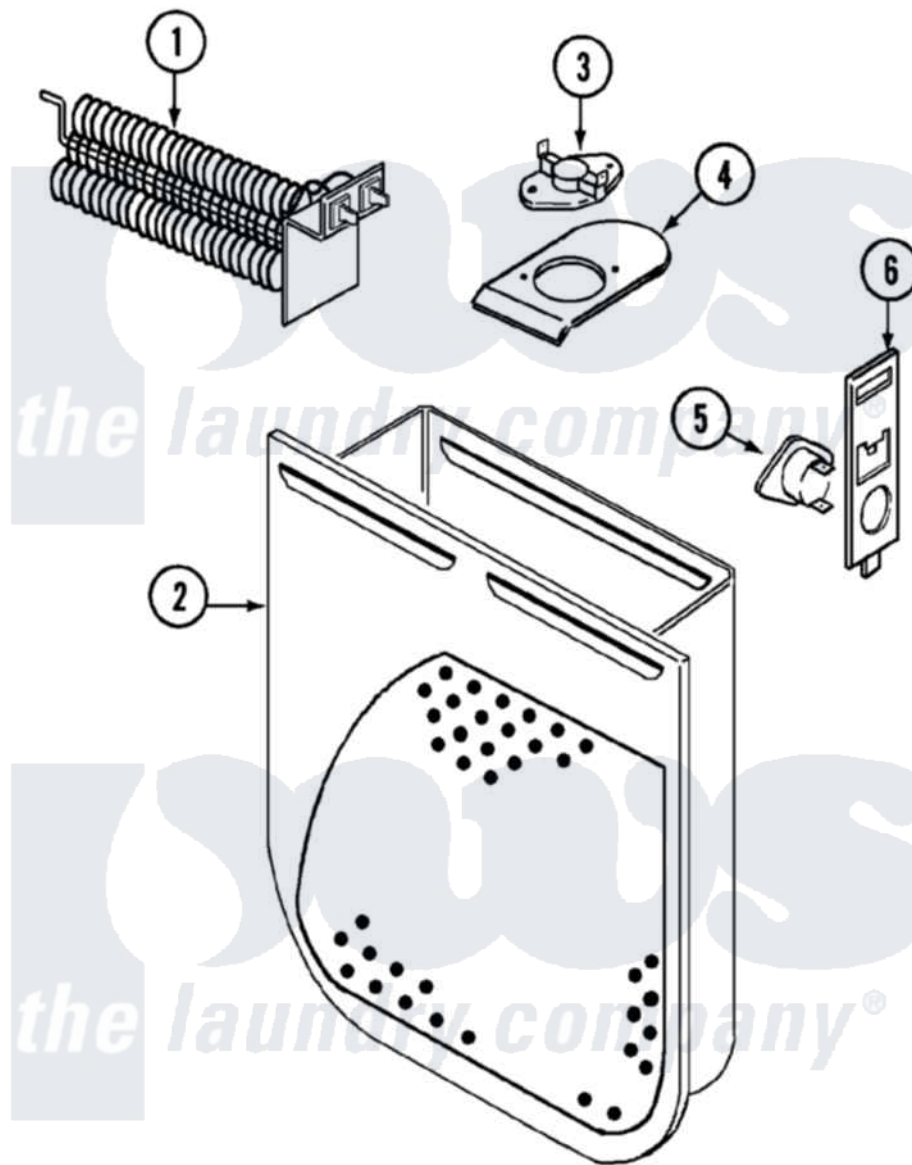

Maytag YE224LKM 03 - HEATER

Maytag Residential Maytag YE224LKM Dryer Parts Parts Diagram 03 - HEATER
 Click on the part number to view part

| Item | Original Part Number | Replaced By | Status | Part Description |
|------|-------------------------|---------------------------|--------|---------------------------|
| 1 | 53-1641 | LA-1044 | | Element |
| " | 25-7863 | | | Screw |
| 2 | 53-1232 | | | Heater Housing Assembly |
| " | 25-7819 | M0217225 | | Screw |
| 3 | 53-0771 | | | Thermostat, Hi-Limit |
| " | 25-3083 | 212951 | | Screw, No.6-32 X 1/4 Inch |
| 4 | 53-0285 | | | Bracket, Thermostat |
| " | 25-7741 | W10116760 | | Screw |
| 5 | LA-1053 | | | Fuse Kit, Thermal |
| 6 | 53-1181 | | | Bracket, Thermal Fuse |