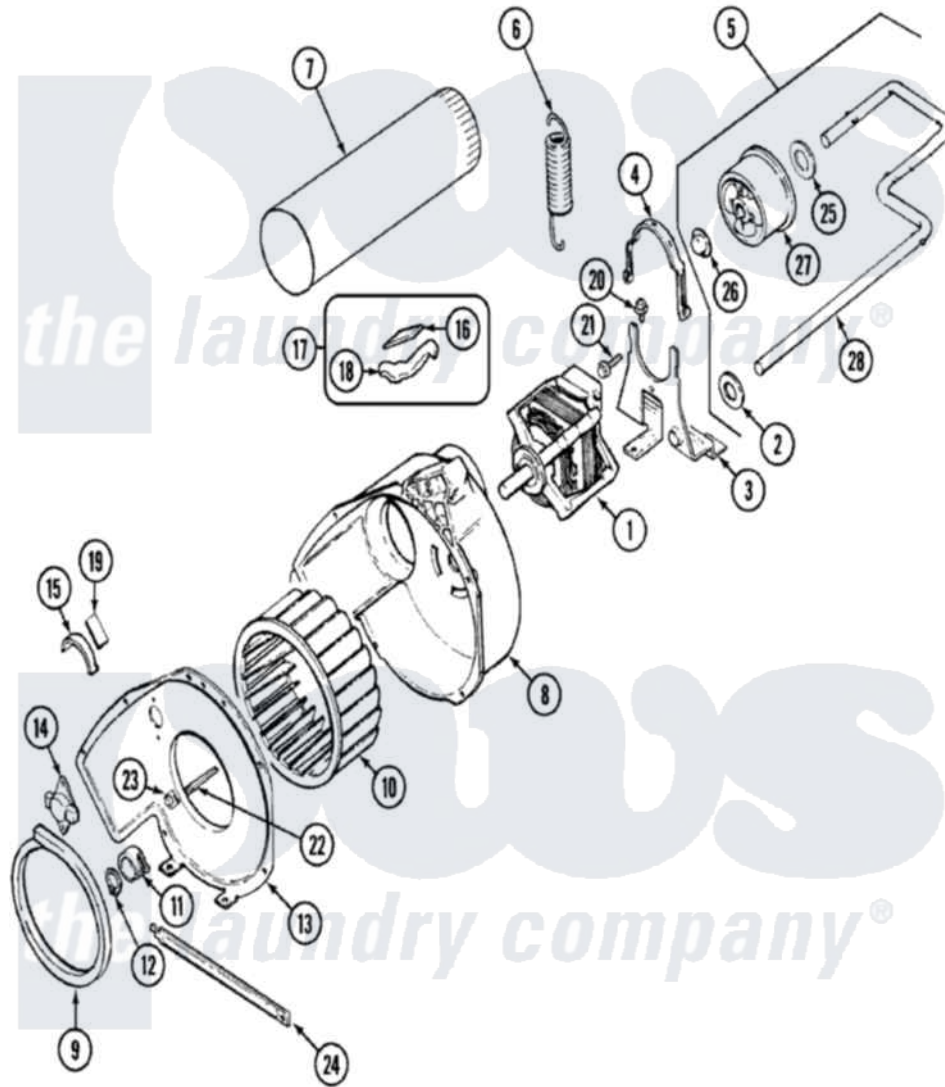

Maytag YE224LKM 04 - MOTOR DRIVE

Maytag [Residential Maytag YE224LKM Dryer Parts](#) Parts Diagram 04 - MOTOR DRIVE
 Click on the part number to view part

Item	Original Part Number	Replaced By	Status	Part Description
1	31001016			Motor
2	25-7815			Washer
3	25-7732	681414		Screw, 10AB X 1/2
"	53-1932	31001570		Bracket, Motor
4	53-0214	660658		Clamp, Motor Mounting 343481 685441
5	53-2287			Idler Assembly
6	53-2209	31001465		Spring, Idler
7	25-2134	W10116760		Screw
"	53-0134			Duct, Exhaust
8	53-1801			Housing, Blower
9	53-0203	12001324		Duct Kit, Collector
10	31001043			Wheel, Blower
11	25-7823	312967		Clamp, Blower Housing
12	25-7855			Ring, Retaining
13	53-1934			Cover, Blower Housing
"	25-7435	33002917		Screw, No.10-16

14	25-2134	W10116760	Screw
"	53-1107		Thermostat, Control
15	53-2273	31001470	Glide, Tumbler
16	53-0724	31001356	Pad, Glide
17	LA-1006		Glide Kit, Tumbler
18	53-2272	31001469	Glide, Tumbler
19	53-1684	31001356	Pad, Glide
20	25-7963	31001571	Screw, 10-24 x 0700 Hxwshrd Ty
21	25-7674		Screw
22	53-1026		Guide, Vane Inlet
23	25-3457		Screw, Sems
24	53-1625		Brace, Tumbler Support
25	25-7815		Washer
30	25-7957		Pushnut
31	53-1628	31001344	Pulley, Idler
32	53-2250	53-2287	Idler Assembly