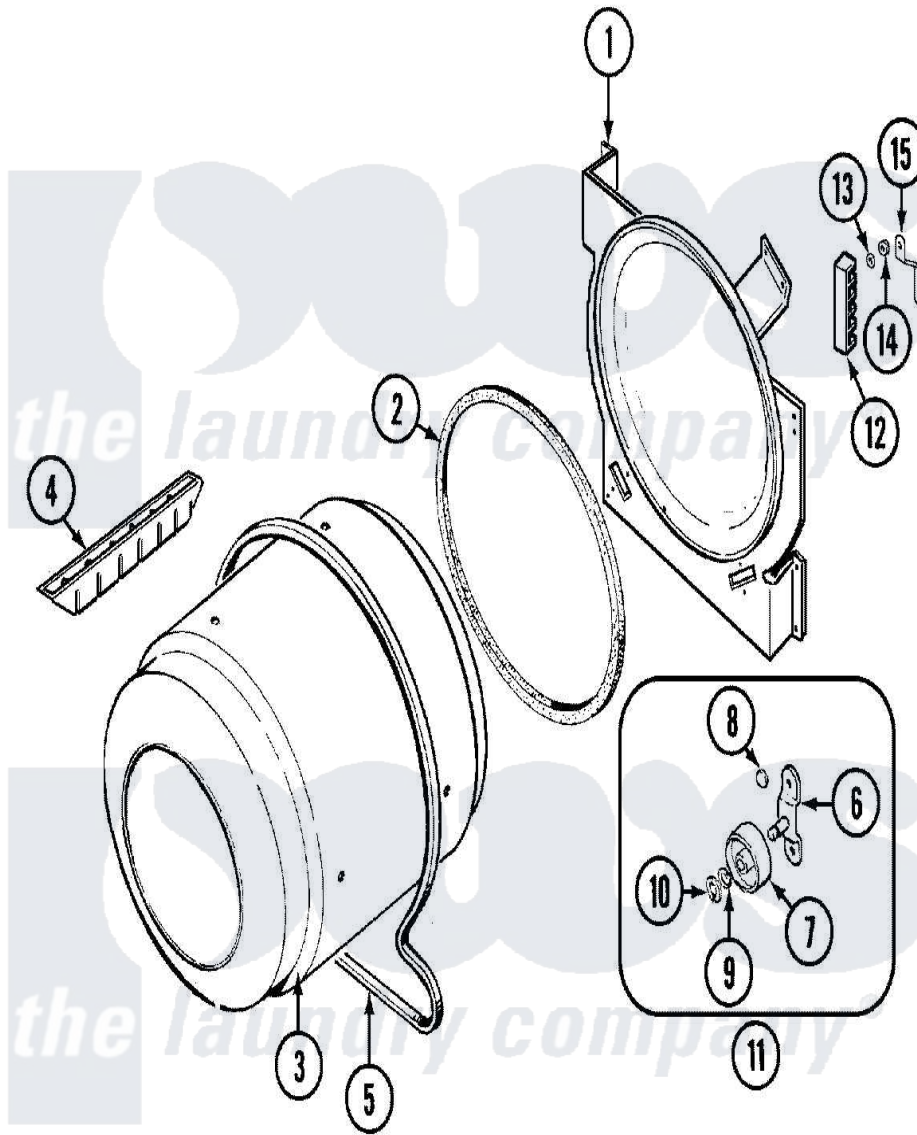

Maytag YE224LKM 05 - TUMBLER

Maytag Residential Maytag YE224LKM Dryer Parts Parts Diagram 05 - TUMBLER
 Click on the part number to view part

Item	Original Part Number	Replaced By	Status	Part Description
1	25-7733	681414		Screw, 10AB X 1/2
"	LA-1054			Dryer Bulkhead Kit
2	53-0282	31001637		Seal Assembly, Cylinder Front
3	53-1250			Cylinder
4	25-7759	3196164		Screw
"	Y02100002		Not Available	BAFFLE (WHT)
5	31531589	341241		Belt
6	25-7101	3351614		Screw, Gearcase Cover Mounting
"	53-0197			Support Assembly-Cylinder Rear
7	31001096			Roller
8	25-7813			Spacer
9	25-7814			Washer
10	25-7854			Ring, Retaining
11	LA-1008			Rr Roller Kit
12	53-0166	53-1518		Block, Terminal

"	25-7952	3400074	Screw
13	25-3122		Washer, Flat
14	25-7808	21001837	Nut, Lock W/Nylon Insert
"	25-0027	112432	Nut
15	53-0965		Not Available STRAP, GROUND