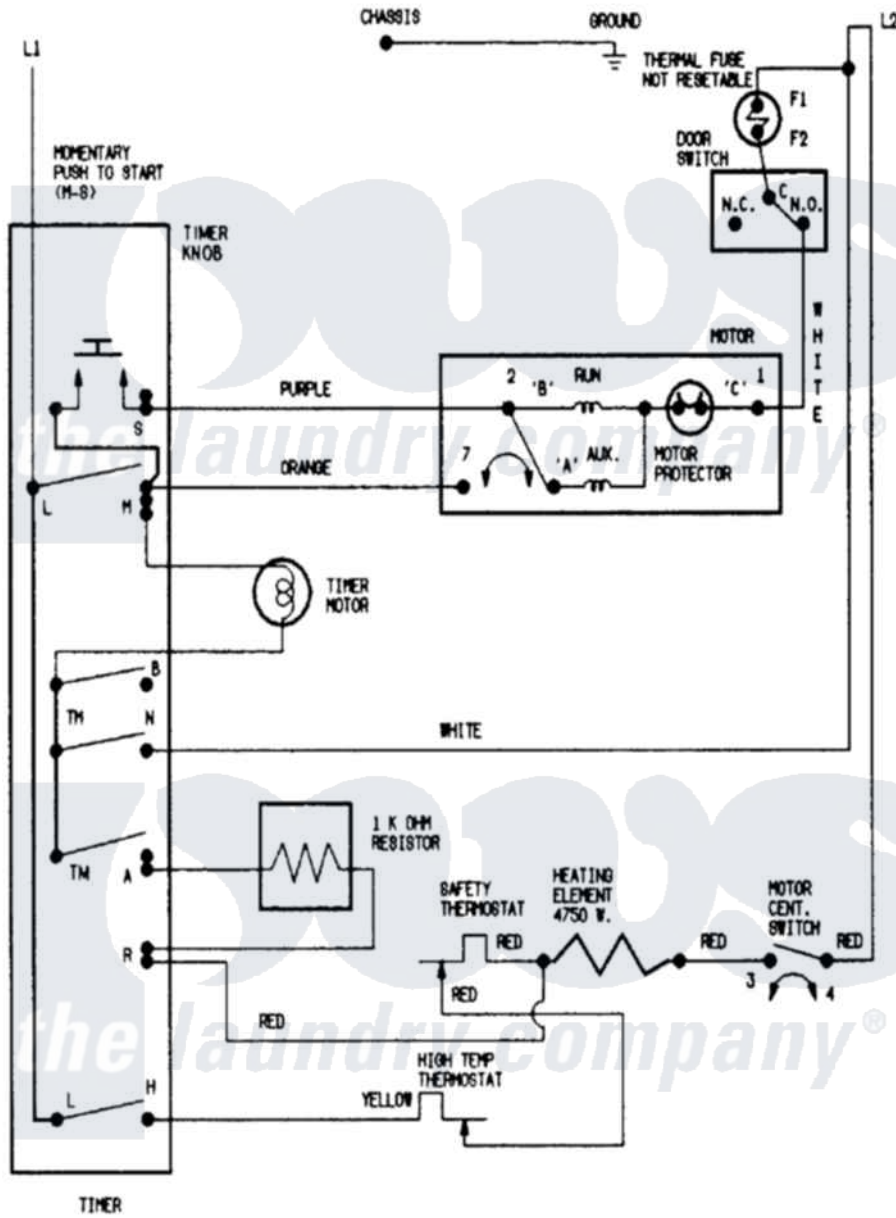

Maytag YE224LKM 06 - WIRING INFORMATION

Maytag Residential Maytag YE224LKM Dryer Parts Parts Diagram 06 - WIRING INFORMATION
 Click on the part number to view part

Item	Original Part Number	Replaced By	Status	Part Description
NI	15002532		Not Available	WIRING INFORMATION
"	15002037		Not Available	WIRING INFORMATION