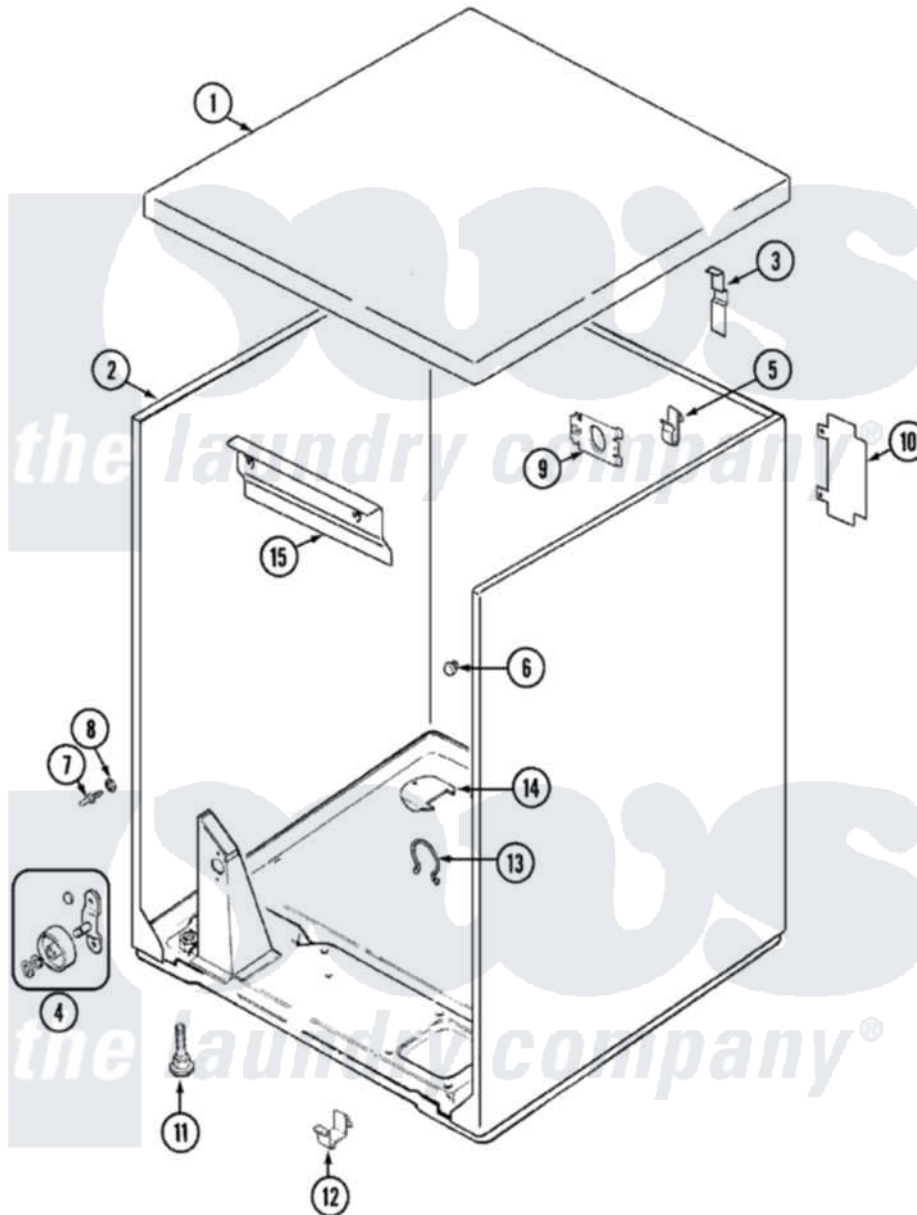

Maytag YE224LKV 01 - CABINET

Maytag [Residential Maytag YE224LKV Dryer Parts](#) Parts Diagram 01 - CABINET
 Click on the part number to view part

Item	Original Part Number	Replaced By	Status	Part Description
1	53-2435		Not Available	TOP, CABINET
2	53-2559	31001714		Cabinet And Base Assembly
3	63-5712			Hinge, Cabinet Top
"	33-0930			Pad, Top Hinge
"	25-3092	90767		Screw, 8A X 3/8 HeX Washer Head Tapping
4	LA-1007	12002126		Reinforcement Brace/Glide Kit
"	LA-1008			Rr Roller Kit
5	25-3034			Clip, Wiring
6	33-2653			Bumper, Cabinet
7	53-0643			Pin, Locator
8	25-0224	3400029		Nut, Adapter Plate
"	53-0200			Sleeve, Locator Pin
9	25-7828	489483		Screw 10-32 X 1/2
"	53-0135		Not Available	SUPPORT, POWER CORD
10	25-7857	90767		Screw, 8A X 3/8 HeX Washer Head Tapping

"	53-0284		Cover, Terminal
11	63-5519	Not Available	LEG, LEVELING
12	53-0120		Clip, Front Panel
13	25-7027	16515	Clip
14	25-7733	681414	Screw, 10AB X 1/2
"	53-1921		Shield, Wiring
15	25-3457		Screw, Sems
"	53-0133		Shield, Heat