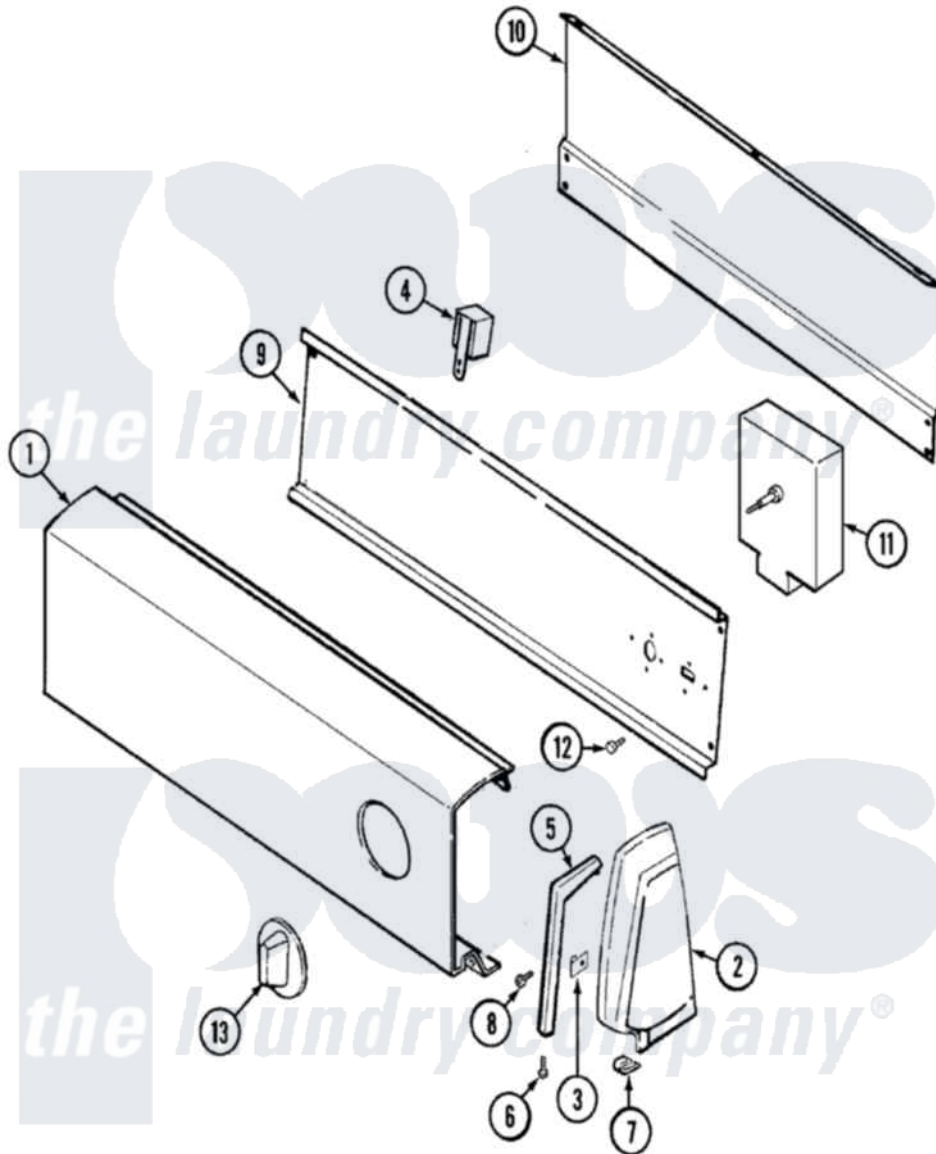

Maytag YE224LKV 02 - CONTROL PANEL

Maytag [Residential Maytag YE224LKV Dryer Parts](#) Parts Diagram 02 - CONTROL PANEL
 Click on the part number to view part

Item	Original Part Number	Replaced By	Status	Part Description
1	31001329		Not Available	PANEL, CONTROL (WHT)
2	35-2669		Not Available	CAP, END (LT)(WHT)
"	35-2668	21001453		Cap- End
"	25-3092	90767		Screw, 8A X 3/8 HeX Washer Head Tapping
3	25-7702			Speedclip, End Cap To Control Panel
5	31001054		Not Available	TRIM, ENDCAP (RT WHT)
"	31001055		Not Available	TRIM, ENDCAP (LT WHT)
6	25-7760			Screw
7	25-7851			Speedclip, End Cap To Top
8	25-7649	910187		Screw
9	31001128		Not Available	SHIELD, CONTROL
"	31001193			Pad, Shield
10	35-2688	21001460		Shield, Rear
11	31001069	31001514		Resistor Assembly
"	31001335			Timer

12	31001119	W10116760	Screw
13	53-2502		Knob And Skirt Assembly
14	16000329	Not Available	GUIDE, QUICK REF. - MAGIC CHEF
15	31001313	Not Available	INSTRUCTION, INSTALLATION
16	31001336	Not Available	MANUAL, USE & CARE