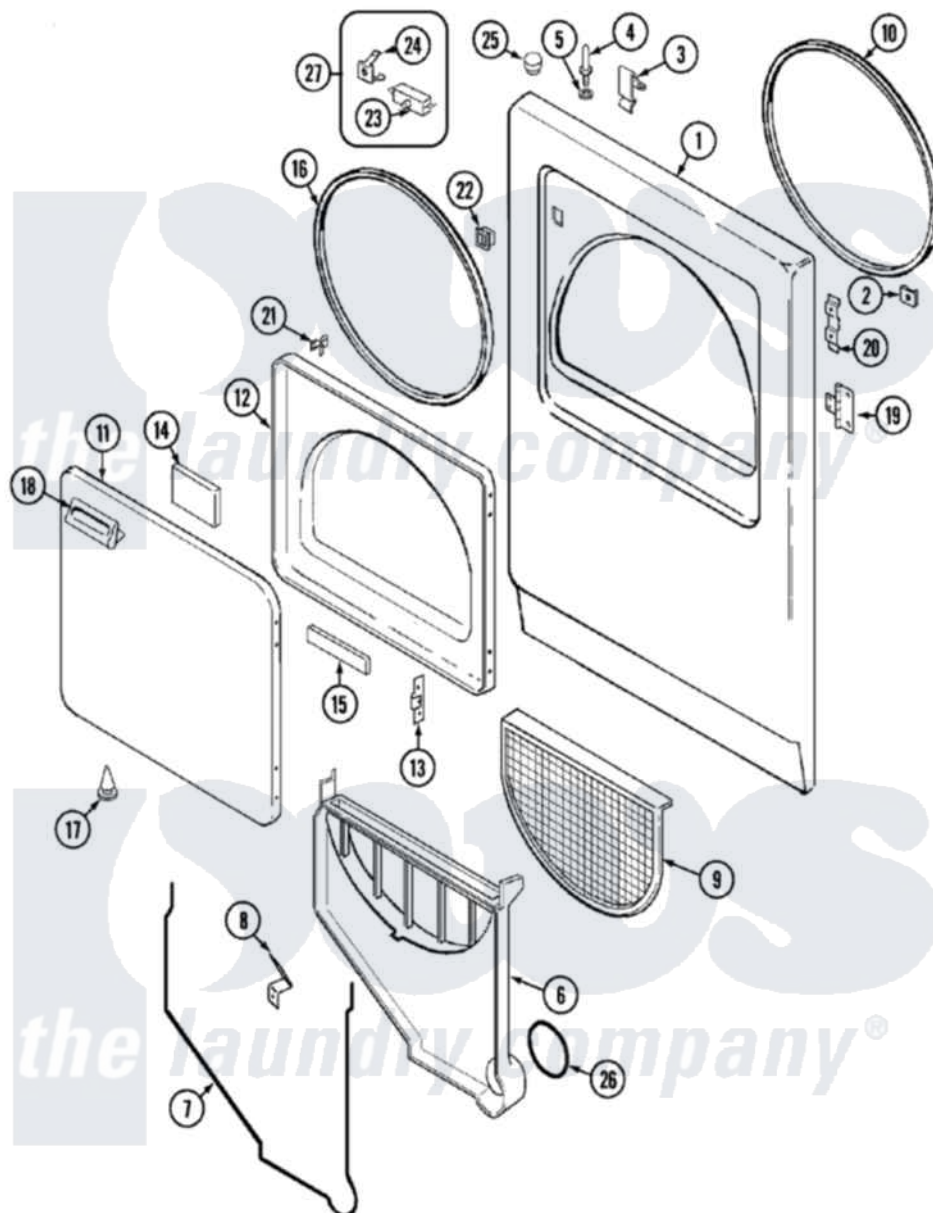

Maytag YE224LKV 03 - DOOR

Maytag Residential Maytag YE224LKV Dryer Parts Parts Diagram 03 - DOOR
 Click on the part number to view part

Item	Original Part Number	Replaced By	Status	Part Description
1	53-0726	31001771		Panel, Front
2	25-7820	489478		Screw, 8 X 1/2
"	25-7817		Not Available	CLIP, U-TYPE
3	25-7220			Clip, Cabinet Top
4	53-0643			Pin, Locator
5	25-0224	3400029		Nut, Adapter Plate
"	53-0200			Sleeve, Locator Pin
6	25-7810	415013-35		Screw
"	53-1299	12001324		Duct Kit, Collector
7	53-0204			Seal
8	53-0123			Clip
9	53-0918			Filter, Lint
10	53-0281	31001747		Seal Assembly
11	53-0154			Panel, Outer Door
"	25-7770	3196169		Screw, Element
12	53-0912		Not Available	PANEL, INNER DOOR (WHT)

13	53-0119		Clip, Hinge
14	53-1490		Door Pad
15	53-1491		Door Pad
16	53-0648	31001529	Seal, Door
17	25-7889		Plug Button
18	53-0927		Handle, Door
"	25-7810	415013-35	Screw
19	53-1492		Hinge, Dryer Door
"	25-7809		Screw, No.6-20 1/2 Flthd Torx
20	53-0121	Not Available	TWIN NUT
21	LA-1003		Door Catch Kit
"	53-2364	LA-1003	Door Catch Kit
22	53-0187	LA-1003	Door Catch Kit
23	53-0148		Switch, Door
24	63-5990	31001319	Clip, Switch
25	33-2653		Bumper, Cabinet
26	53-0203	12001324	Duct Kit, Collector
27	LA-1005		Switch Kit