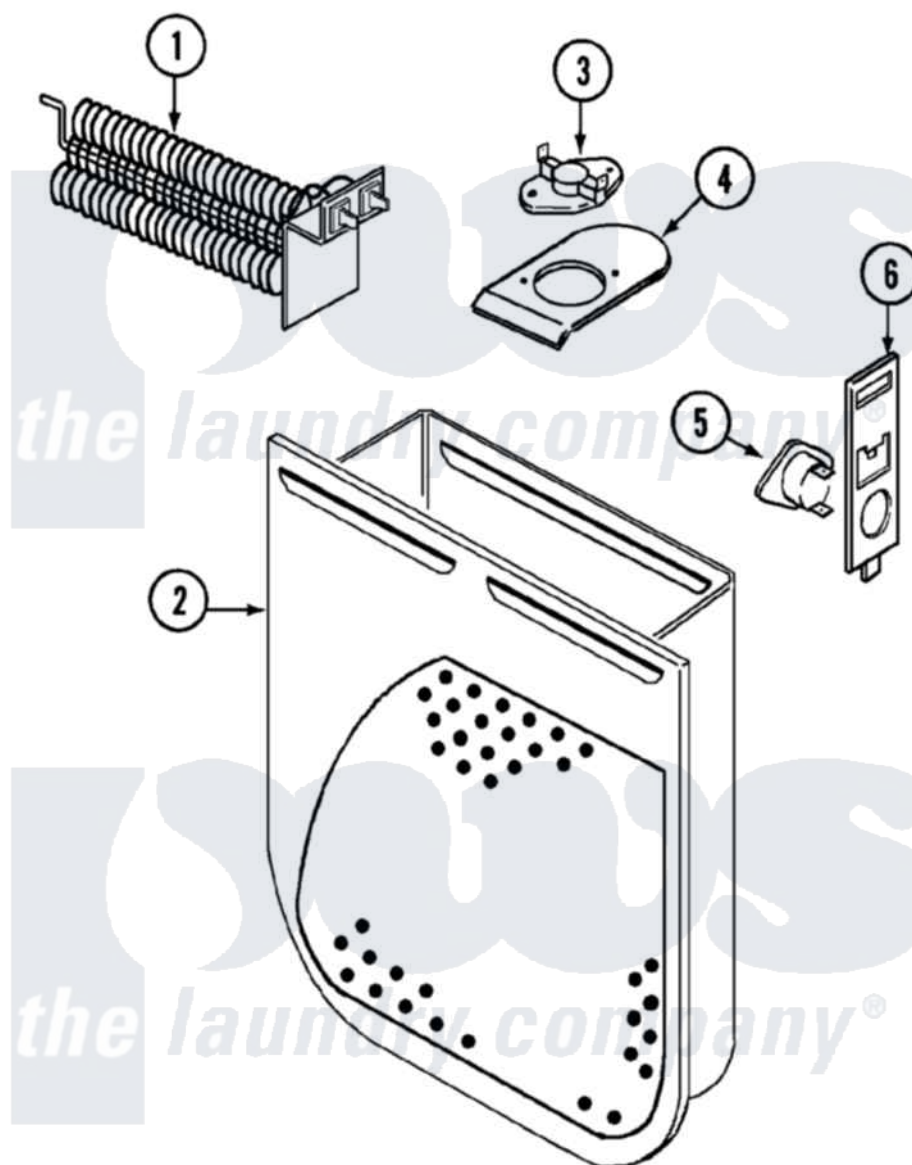

Maytag YE224LKV 04 - HEATER

Maytag [Residential Maytag YE224LKV Dryer Parts](#) Parts Diagram 04 - HEATER
 Click on the part number to view part

Item	Original Part Number	Replaced By	Status	Part Description
1	53-1641	LA-1044		Element
"	25-7863			Screw
2	53-1232			Heater Housing Assembly
"	25-7819	M0217225		Screw
3	53-0771			Thermostat, Hi-Limit
"	25-3083	212951		Screw, No.6-32 X 1/4 Inch
4	53-0285			Bracket, Thermostat
"	25-7741	W10116760		Screw
5	LA-1053			Fuse Kit, Thermal
6	53-1181			Bracket, Thermal Fuse