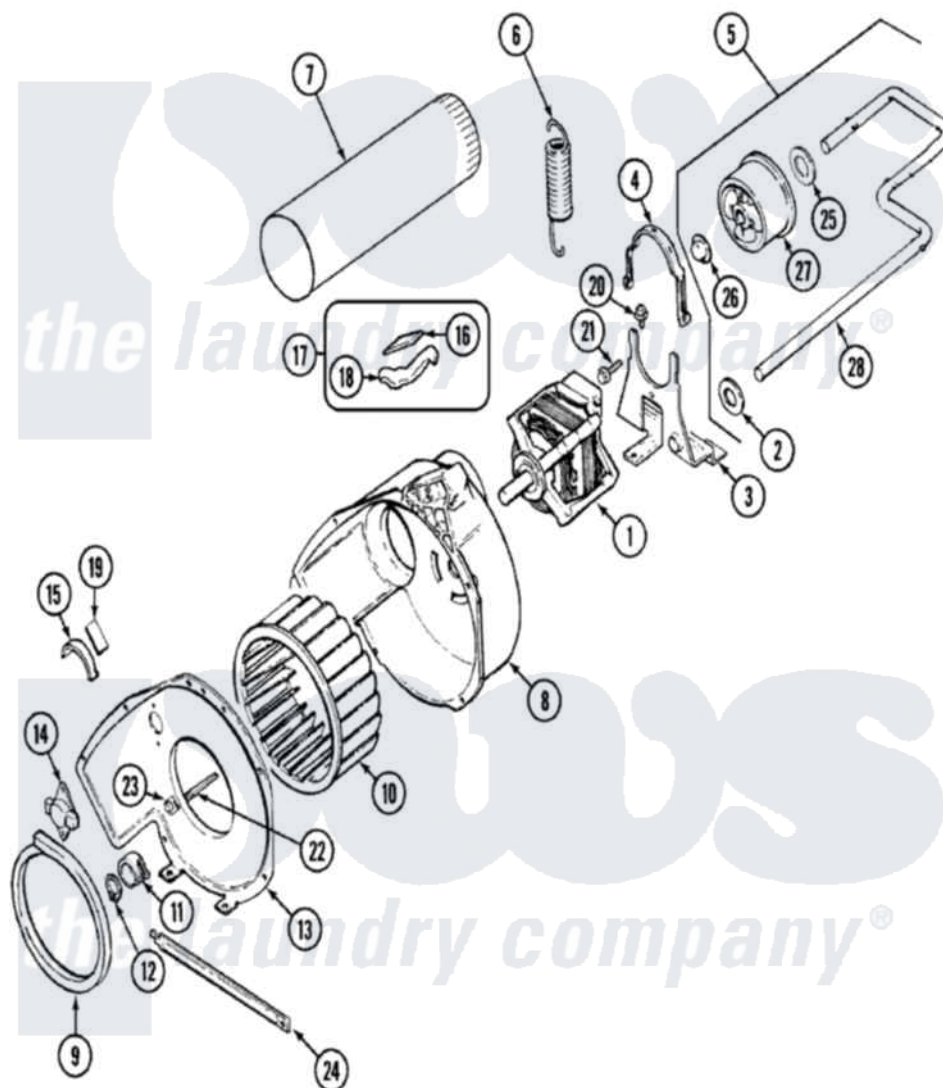

# Maytag YE224LKV 05 - MOTOR DRIVE

Maytag [Residential Maytag YE224LKV Dryer Parts](#) Parts Diagram 05 - MOTOR DRIVE  
 Click on the part number to view part

Item	Original Part Number	Replaced By	Status	Part Description
1	<a href="#">31001016</a>			Motor
2	<a href="#">25-7815</a>			Washer
3	25-7732	<a href="#">681414</a>		Screw, 10AB X 1/2
"	53-1932	<a href="#">31001570</a>		Bracket, Motor
4	53-0214	<a href="#">660658</a>		Clamp, Motor Mounting 343481 685441
5	<a href="#">53-2287</a>			Idler Assembly
6	53-2209	<a href="#">31001465</a>		Spring, Idler
7	25-2134	<a href="#">W10116760</a>		Screw
"	<a href="#">53-0134</a>			Duct, Exhaust
8	<a href="#">53-1801</a>			Housing, Blower
9	53-0203	<a href="#">12001324</a>		Duct Kit, Collector
10	<a href="#">31001043</a>			Wheel, Blower
11	25-7823	<a href="#">312967</a>		Clamp, Blower Housing
12	<a href="#">25-7855</a>			Ring, Retaining
13	<a href="#">53-1934</a>			Cover, Blower Housing
"	25-7435	<a href="#">33002917</a>		Screw, No.10-16

14	25-2134	<a href="#">W10116760</a>	Screw
"	<a href="#">53-1107</a>		Thermostat, Control
15	53-2273	<a href="#">31001470</a>	Glide, Tumbler
16	53-0724	<a href="#">31001356</a>	Pad, Glide
17	<a href="#">LA-1006</a>		Glide Kit, Tumbler
18	53-2272	<a href="#">31001469</a>	Glide, Tumbler
19	53-1684	<a href="#">31001356</a>	Pad, Glide
20	25-7963	<a href="#">31001571</a>	Screw, 10-24 x 0700 Hxwshrd Ty
21	<a href="#">25-7674</a>		Screw
22	<a href="#">53-1026</a>		Guide, Vane Inlet
23	<a href="#">25-3457</a>		Screw, Sems
24	<a href="#">53-1625</a>		Brace, Tumbler Support
25	<a href="#">25-7815</a>		Washer
30	<a href="#">25-7957</a>		Pushnut
31	53-1628	<a href="#">31001344</a>	Pulley, Idler
32	53-2250	<a href="#">53-2287</a>	Idler Assembly