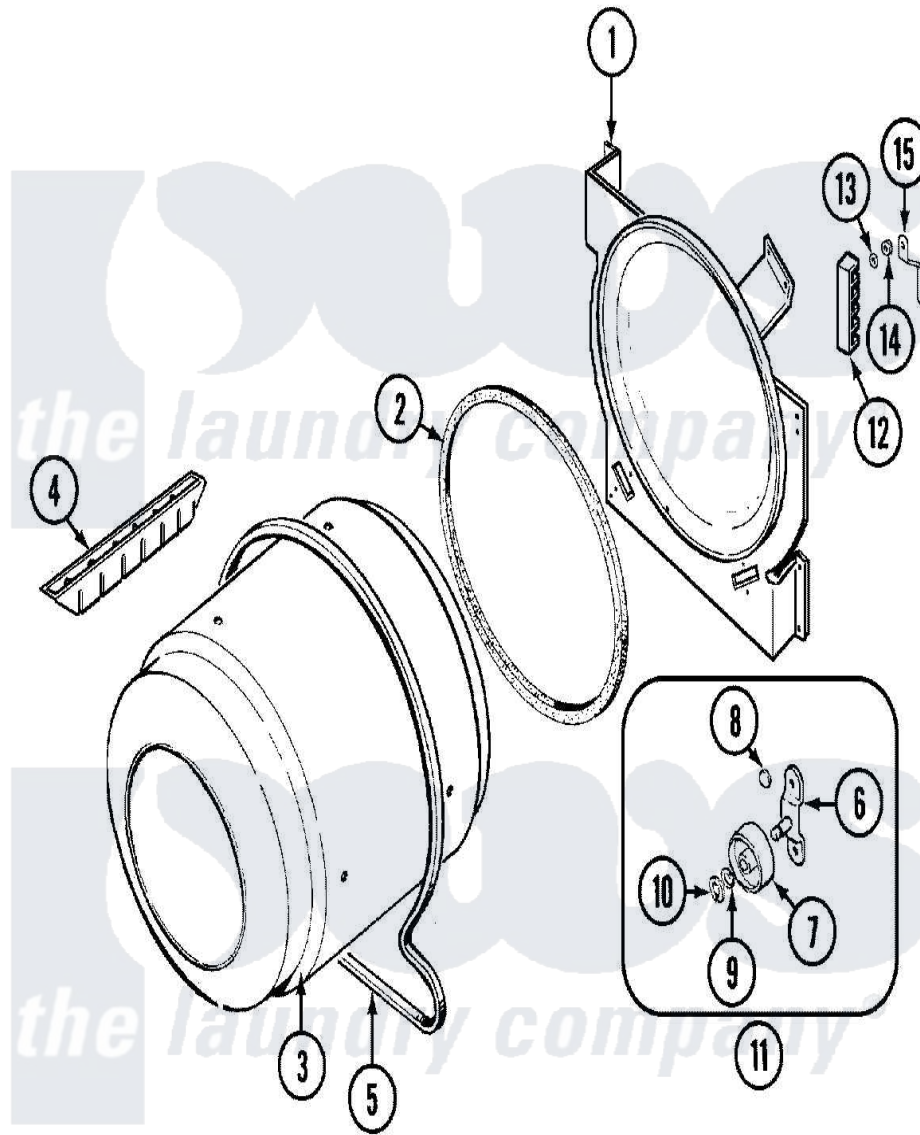

# Maytag YE224LKV 06 - TUMBLER

Maytag Residential Maytag YE224LKV Dryer Parts Parts Diagram 06 - TUMBLER  
 Click on the part number to view part

Item	Original Part Number	Replaced By	Status	Part Description
1	25-7733	<a href="#">681414</a>		Screw, 10AB X 1/2
"	<a href="#">LA-1054</a>			Dryer Bulkhead Kit
2	53-0282	<a href="#">31001637</a>		Seal Assembly, Cylinder Front
3	<a href="#">53-1250</a>			Cylinder
4	25-7759	<a href="#">3196164</a>		Screw
"	Y02100002		Not Available	BAFFLE (WHT)
5	31531589	<a href="#">341241</a>		Belt
6	25-7101	<a href="#">3351614</a>		Screw, Gearcase Cover Mounting
"	<a href="#">53-0197</a>			Support Assembly-Cylinder Rear
7	<a href="#">31001096</a>			Roller
8	<a href="#">25-7813</a>			Spacer
9	<a href="#">25-7814</a>			Washer
10	<a href="#">25-7854</a>			Ring, Retaining
11	<a href="#">LA-1008</a>			Rr Roller Kit
12	53-0166	<a href="#">53-1518</a>		Block, Terminal

"	25-7952	<a href="#">3400074</a>	Screw
13	<a href="#">25-3122</a>		Washer, Flat
14	25-7808	<a href="#">21001837</a>	Nut, Lock W/Nylon Insert
"	25-0027	<a href="#">112432</a>	Nut
15	53-0965		Not Available STRAP, GROUND