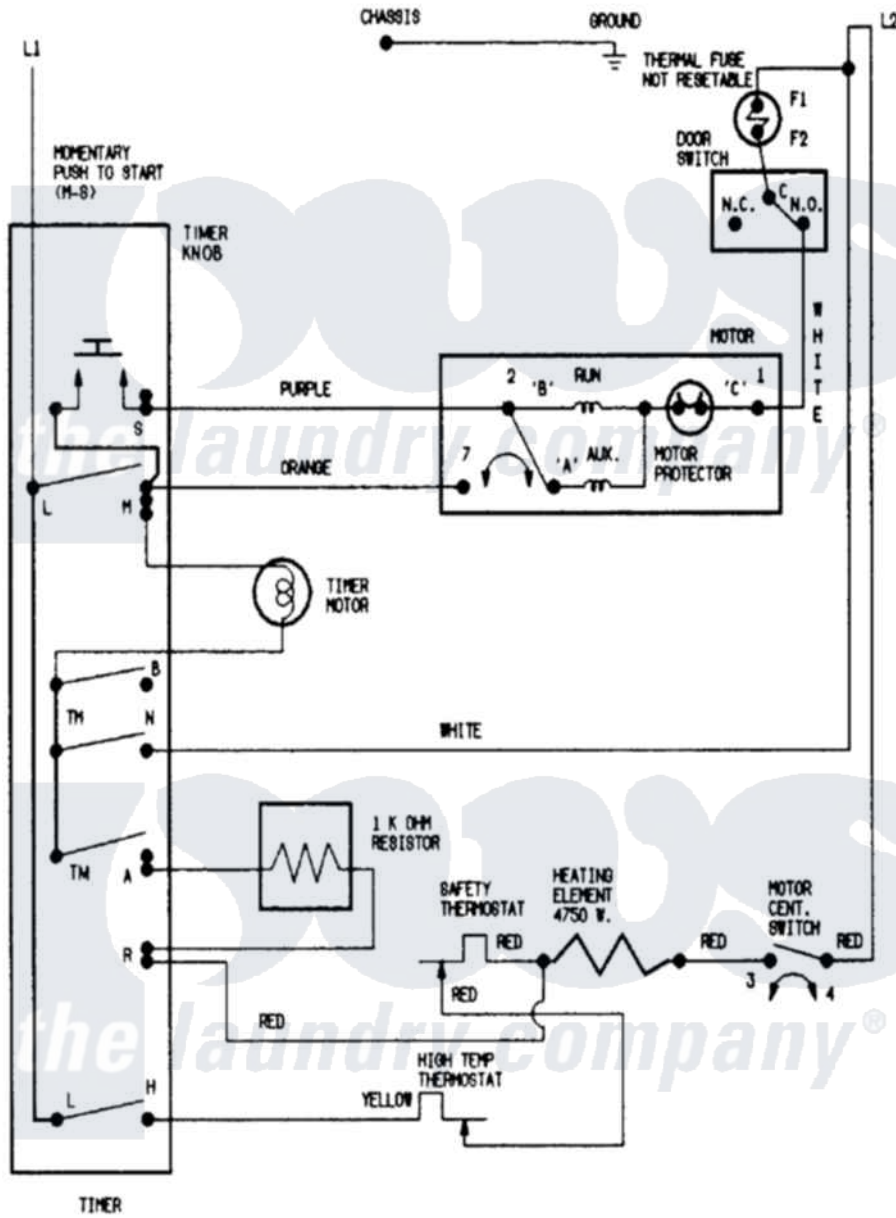

Maytag YE224LKV 07 - WIRING INFORMATION

Maytag Residential Maytag YE224LKV Dryer Parts Parts Diagram 07 - WIRING INFORMATION
 Click on the part number to view part

Item	Original Part Number	Replaced By	Status	Part Description
NI	15002532		Not Available	WIRING INFORMATION
"	15002037		Not Available	WIRING INFORMATION