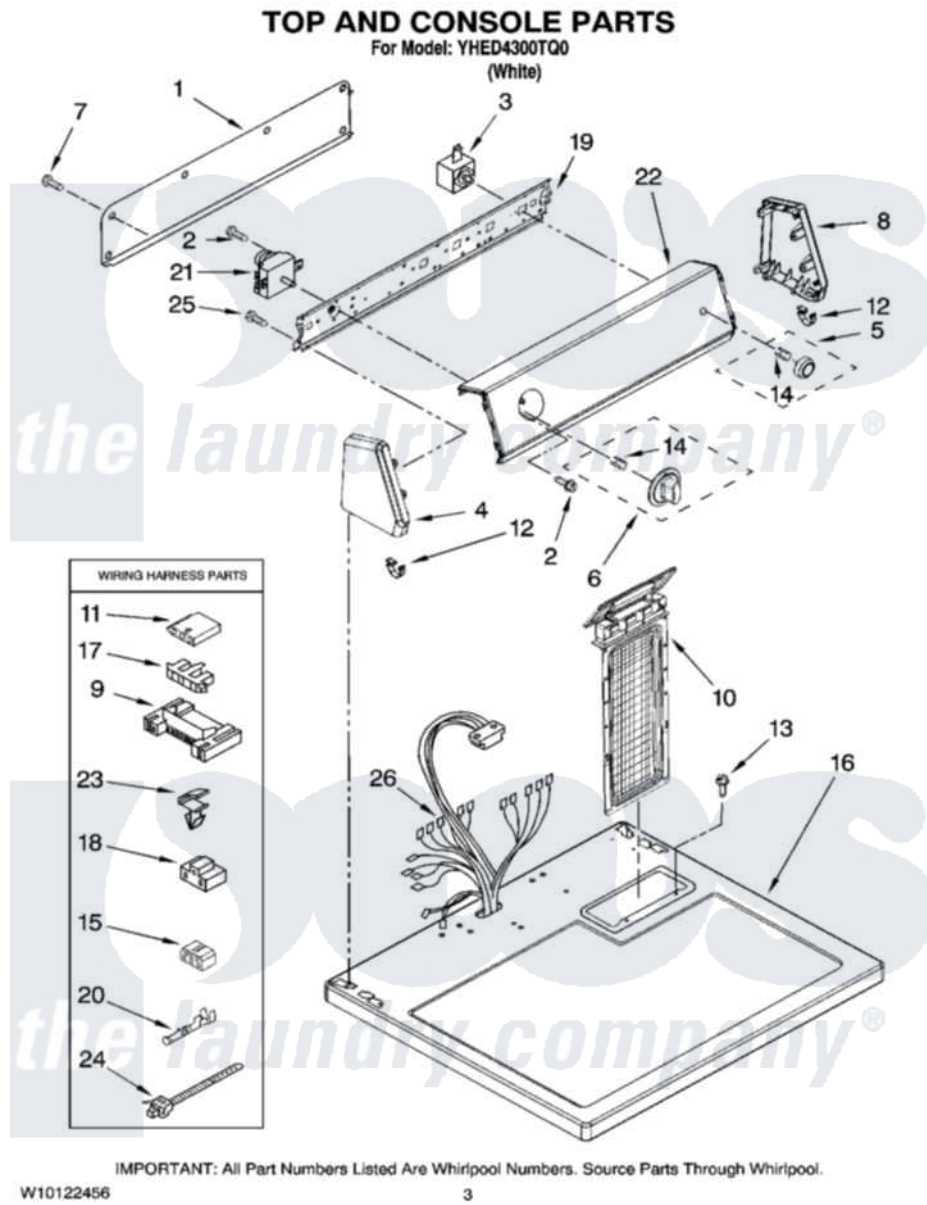

Maytag YHED4300TQ0 02 - TOP AND CONSOLE PARTS

Maytag Residential Maytag YHED4300TQ0 Dryer Parts Parts Diagram 02 - TOP AND CONSOLE PARTS
Click on the part number to view part

Item	Original Part Number	Replaced By	Status	Part Description
1	8274261			Do-It-Yourself Repair Manuals
2	8533951	3400859		Screw, Grounding
3	3977456			Switch, Push-To-Start
4	8579674	8579686		Endcap
5	W10110065			Knob, Push-To-Start
6	W10110064			Timer Knob Assembly
7	693995			Screw, Hex Head
8	8579673	8579685		Endcap
9	3395683			Receptacle, Multi-Terminal
10	8558467			Screen, Lint
11	3936144			Do-It-Yourself Repair Manuals
12	8312709			Clip-Console
13	688983	487240		Screw, For Mtg. Service Capacitor
14	8536939			Clip, Knob
15	3347243			Block, Disconnect
16	8559800	8563663		Top

17	3397269		Connector, Timer
18	3401144		Connector
19	8579672		Bracket, Control
20	94614		Terminal
21	8299781		Timer, 60 Hz
22	W10086683		Panel, Control
23	3394427		Clip-Harness
24	3391249		Cable Tie, Push Mount
25	8533971	90767	Screw, 8A X 3/8 HeX Washer Head Tapping
26	8299868	Not Available	Harness, Wiring