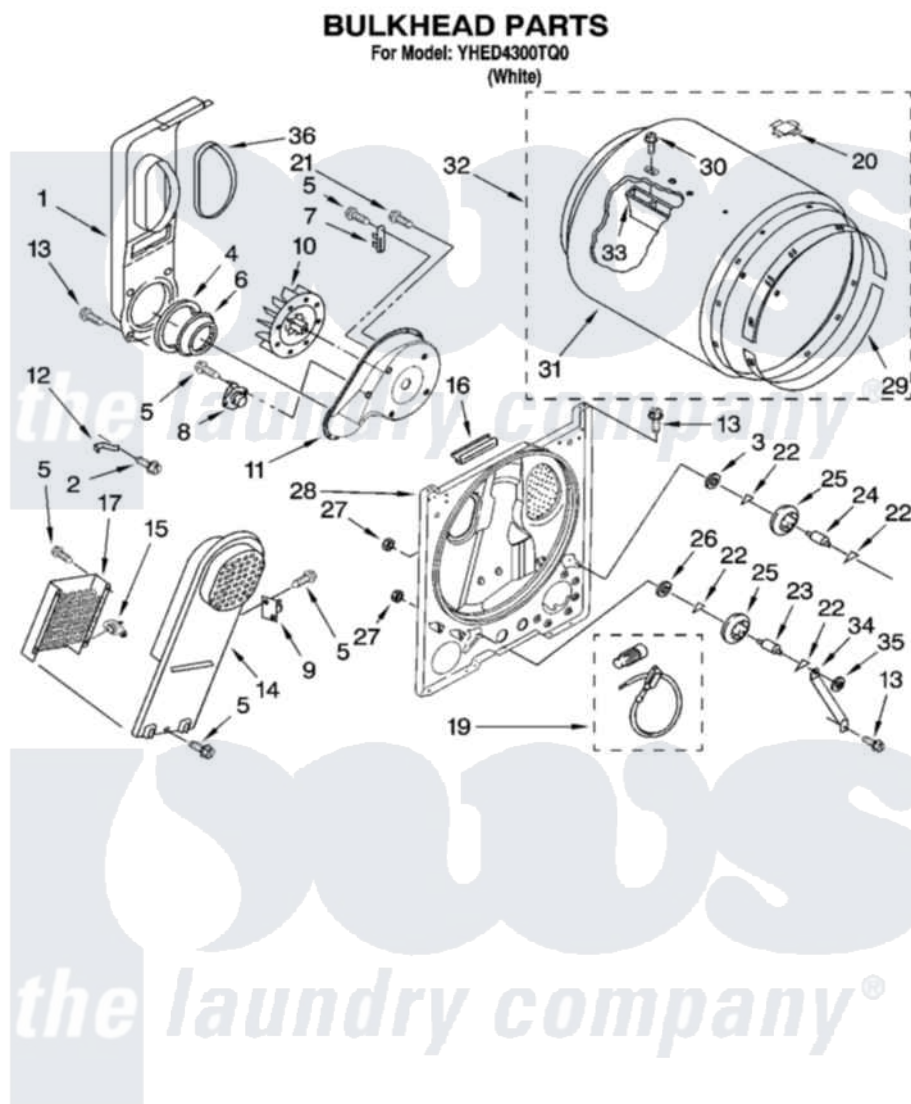

**Maytag YHED4300TQ0 03 - BULKHEAD PARTS, OPTIONAL PARTS (NOT INCLUDED)**

IMPORTANT: All Part Numbers Listed Are Whirlpool Numbers. Source Parts Through Whirlpool.

W10122456

5

Maytag [Residential Maytag YHED4300TQ0 Dryer Parts](#) Parts Diagram 03 - BULKHEAD PARTS, OPTIONAL PARTS (NOT INCLUDED)

[Click on the part number to view part](#)

Item	Original Part Number	Replaced By	Status	Part Description
1	694283	<a href="#">279505</a>		Chute
2	<a href="#">489463</a>			Screw, 8-18 X 1/16
3	<a href="#">3388703</a>			Washer, Support
4	<a href="#">347139</a>			Seal, Lint Chute
5	<a href="#">90767</a>			Screw, 8A X 3/8 HeX Washer Head Tapping
6	<a href="#">696302</a>			Shield, Exhaust
7	<a href="#">3392519</a>			Thermal Limiter
8	<a href="#">3387134</a>			Thermostat, Internal-Bias
9	3977393	<a href="#">279816</a>		Cutoff-Tml
10	<a href="#">694089</a>			Wheel, Blower
11	<a href="#">8577230</a>			Housing, Blower
12	3398161			CLIP
13	343641	<a href="#">681414</a>		Screw, 10AB X 1/2
14	<a href="#">8541818</a>			Box, Heater