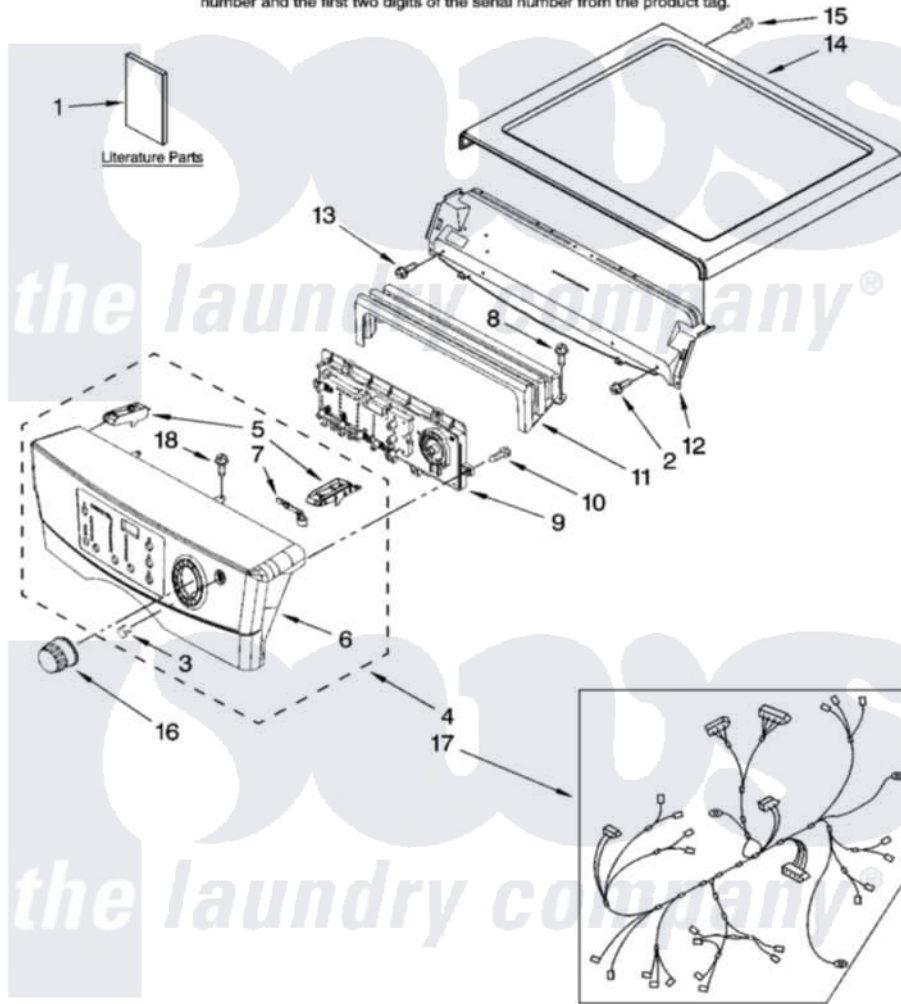

Maytag YIED7200TW10 01 - TOP AND CONSOLE PARTS

TOP AND CONSOLE PARTS

29" ELECTRIC DRYER

For Model YIED7200TW10
(White)

The model(s) number shown may be different than what is printed on the model/serial tag of your product. The number(s) shown combine the model number and the first two digits of the serial number from the product tag.

8-06 Printed in U.S.A. (LT)(bay)

1

Part No. W10216090 Rev. A

Maytag [Residential Maytag YIED7200TW10 Dryer Parts](#) Parts Diagram 01 - TOP AND CONSOLE PARTS
Click on the part number to view part

Item	Original Part Number	Replaced By	Status	Part Description
1	W10161019		Not Available	Use & Care Guide
"	16026881		Not Available	TECH SHT, RPL 16026540
"	W10161759		Not Available	Installation, Instructions
2	6006-00174	W10210780		Screw
3	W10175952			Button, Power
4	W10222765		Not Available	Panel-Console Assembly
5	35001231			Bracket, Panel
6	35001229			Panel-Control
7	34001419			Lever, Power
8	6002-000470		Not Available	Screw-Tapping (4)
9	35001269			Board, Control Console
10	6002-000213		Not Available	Screw-Tapping (5)
11	35001232			Support - Panel
12	35001162			Frame-Plate
13	6006-001170			Screw-Tapping
14	W10177364			Top