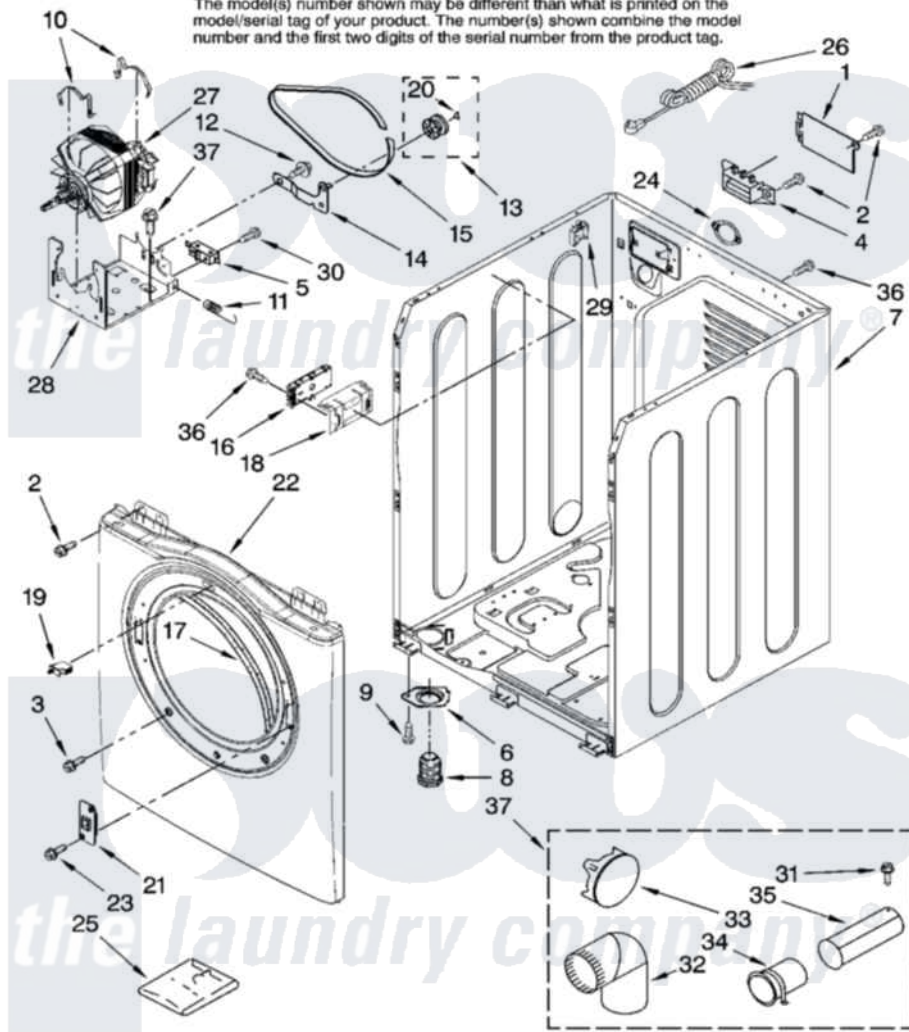

# Maytag YIED7200TW10 02 - CABINET PARTS

## CABINET PARTS

For Model YIED7200TW10  
(White)

The model(s) number shown may be different than what is printed on the model/serial tag of your product. The number(s) shown combine the model number and the first two digits of the serial number from the product tag.

W10216090

3

Maytag [Residential Maytag YIED7200TW10 Dryer Parts](#) Parts Diagram 02 - CABINET PARTS  
Click on the part number to view part

Item	Original Part Number	Replaced By	Status	Part Description
1	<a href="#">35001157</a>			Cover, Terminal Block
2	6006-00174	<a href="#">W10210780</a>		Screw
3	6006-001006	<a href="#">W10210782</a>		Screw
4	34001481	<a href="#">279320</a>		Block-Term
5	<a href="#">35001082</a>			Switch, Broken Belt
6	<a href="#">35001156</a>			Bracket, Dryer Foot
7	<a href="#">35001169</a>			Assembly-Frame White
8	<a href="#">35001158</a>			Foot, Dryer
9	6002-000239		Not Available	Screw-Tapping (10)
10	<a href="#">35001081</a>			Clamp, Motor
11	<a href="#">35001278</a>			Spring-Tension
12	6009-001342		Not Available	SCREW-SPECIAL;TH,+,M5,L11,ZPC
13	<a href="#">35001086</a>			Pulley Assembly
14	35001276	<a href="#">12002777</a>		Bracket-ID
15	35001137	<a href="#">W10205415</a>		Belt
16	<a href="#">35001153</a>			Assembly Pcb Parts